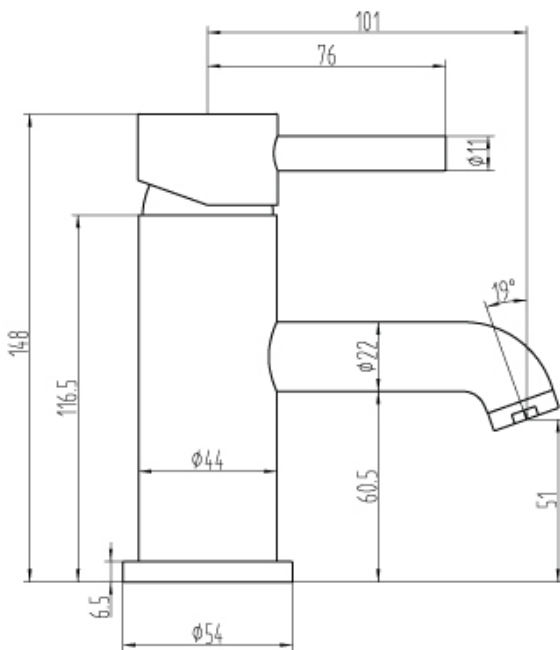

PRODUCT DATA SHEET

Assaranca Basin Mono Mixer
HX010

Material	Brass
Colour/Finish	Matt Black
Additional Information	with a pair of flexible inlet pipes and SS click waste
Cartridge Size	35
WRAS	NO

Flow			
0.1bar	2.9	1.5bar	9.5
0.2bar	3.8	2bar	11
0.5bar	5.7	3bar	13.4
1bar	7.9		

Related Products	
HX014	Assaranca Tall Basin Mono Mixer
HX012	Assaranca Bath Shower Mixer
HX016	Assaranca Freestanding Bath Shower Mixer

Measurements shown are in mm. Warranty 5 years. Halo Tiles & Bathrooms reserve the right to make changes to products and specifications without prior notice.