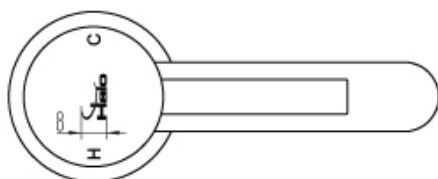

PRODUCT DATA SHEET

Assaranca Basin Mono Mixer
HX010

Material	Brass
Colour/Finish	Matt Black
Additional Information	with a pair of flexible inlet pipes and SS click waste
Cartridge Size	35
WRAS	NO

Flow			
0.1bar	2.9	1.5bar	9.5
0.2bar	3.8	2bar	11
0.5bar	5.7	3bar	13.4
1bar	7.9		

Related Products	
HX014	Assaranca Tall Basin Mono Mixer
HX012	Assaranca Bath Shower Mixer
HX016	Assaranca Freestanding Bath Shower Mixer

Measurements shown are in mm. Warranty 5 years. Halo Tiles & Bathrooms reserve the right to make changes to products and specifications without prior notice.