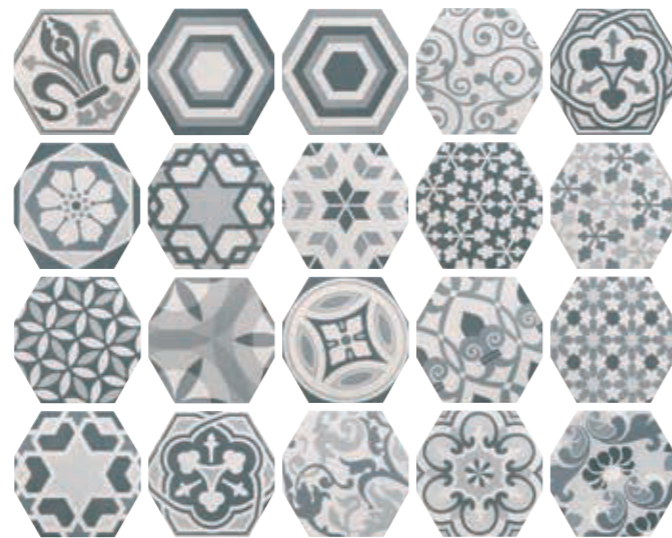

# 02. HEXATILE HARMONY

**Tile Type**  
Wall & Floor, Porcelain

**Usage Areas**  
Commercial & Residential

**Sizes & Finish**  
17.5 x 20, Random Mix

**Basic Colours:**  
Colours : Random Mix  
Black & White: Random Mix

17.5 x 20 cm

EQUID018

B&W

17.5 x 20 cm  
EQUIT091  
Grey

17.5 x 20 cm  
EQUIT161  
Black

17.5 x 20 cm  
EQUIT090  
White

# 03. HEXATILE COLOURS

**Usage Areas**  
Commercial & Residential

**Tiling Areas**  
Wall & Floor

**Basic Tile Sizes**  
17.5 x 20  
Random Mix

17.5 x 20 cm

EQUID017

Colours

17.5 x 20 cm  
EQUIT092  
Cream

17.5 x 20 cm  
EQUIT090  
White