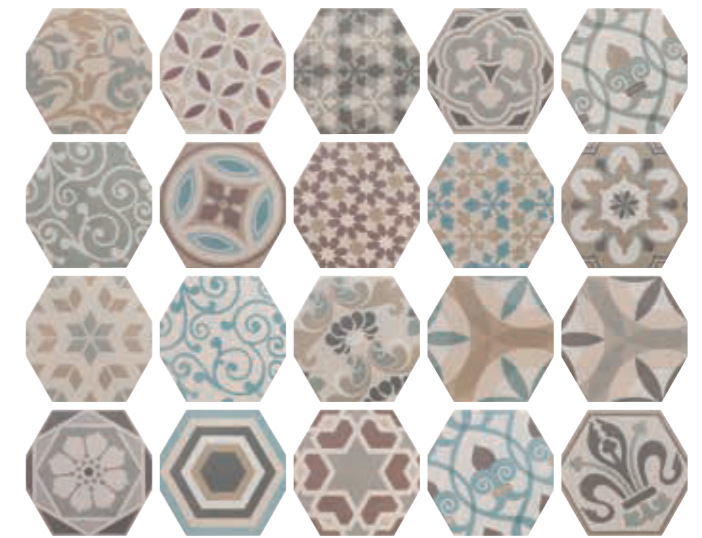

# 02. HEXATILE HARMONY

**Tile Type**  
Wall & Floor, Porcelain

**Usage Areas**  
Commercial & Residential

**Sizes & Finish**  
17.5 x 20, Random Mix

**Basic Colours:**  
Colours : Random Mix  
Black & White: Random Mix

17.5 x 20 cm

EQUID018

B&W

17.5 x 20 cm  
EQUIT091  
Grey

17.5 x 20 cm  
EQUIT161  
Black

17.5 x 20 cm  
EQUIT090  
White

# 03. HEXATILE COLOURS

**Usage Areas**  
Commercial & Residential

**Tiling Areas**  
Wall & Floor

**Basic Tile Sizes**  
17.5 x 20  
Random Mix

17.5 x 20 cm

EQUID017

Colours

17.5 x 20 cm  
EQUIT092  
Cream

17.5 x 20 cm  
EQUIT090  
White