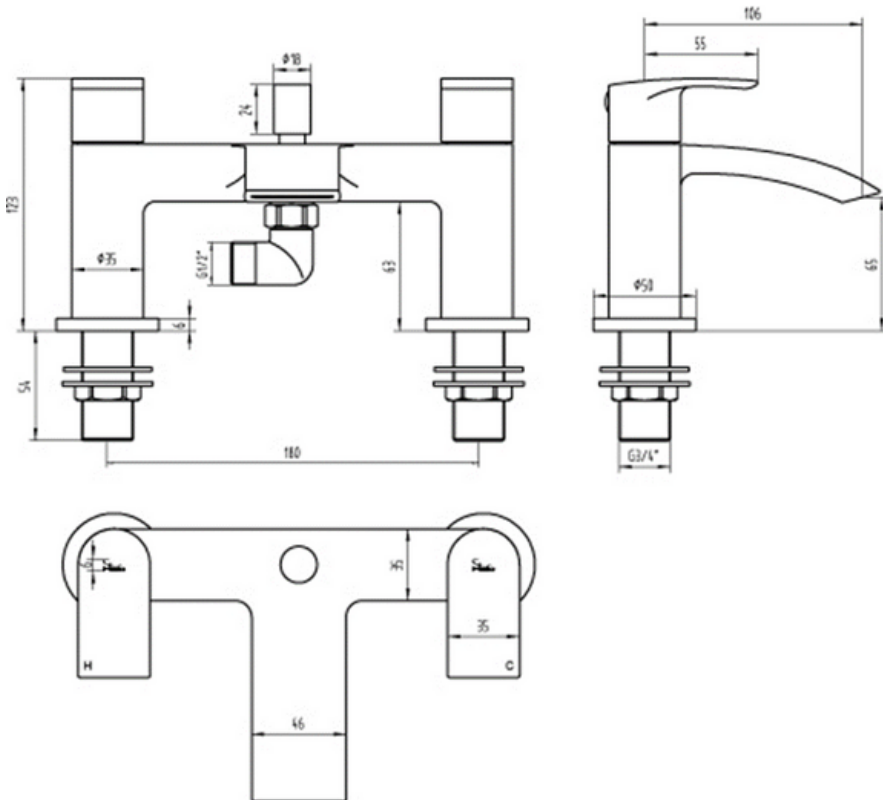

Powerscourt Bath Shower Mixer

C.E Approval

Domestic

Product Information

Product Code	HX008
Material	Brass
Colour/Finish	Chrome
Additional Info	ABS handset, ABS wall bracket, 1.5m SS shower hose
Cartridge Size	G3/4"
WRAS	1909303

Flow

0.1bar	9.5 L/min
0.2bar	11.2 L/min
0.5bar	16.1 L/min
1bar	21.9 L/min
1.5bar	26.3 L/min
2bar	30.2 L/min
3bar	36 L/min

All measurements shown are in millimetres. Drawing sizes are not to scale. Measurement accuracy ±5mm. Halo Tiles & Bathrooms reserves the right to make changes and/or modifications to products and specifications without prior notice