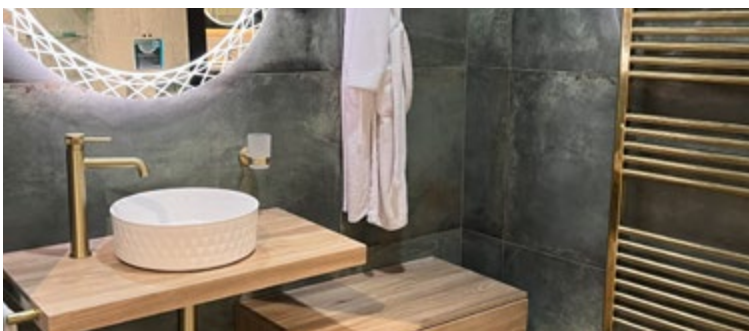

## BATHS

Powerscourt Single Ended Bath | 750 x 1700mm  
~~€436~~ **NOW €229.00**  
 INV036

SAVE  
**€262**

Powerscourt Double Ended Bath | 800 x 1800mm  
~~€491~~ **NOW €229.00**  
 INV037

Everything you need  
 to create your  
**DREAM BATHROOM**