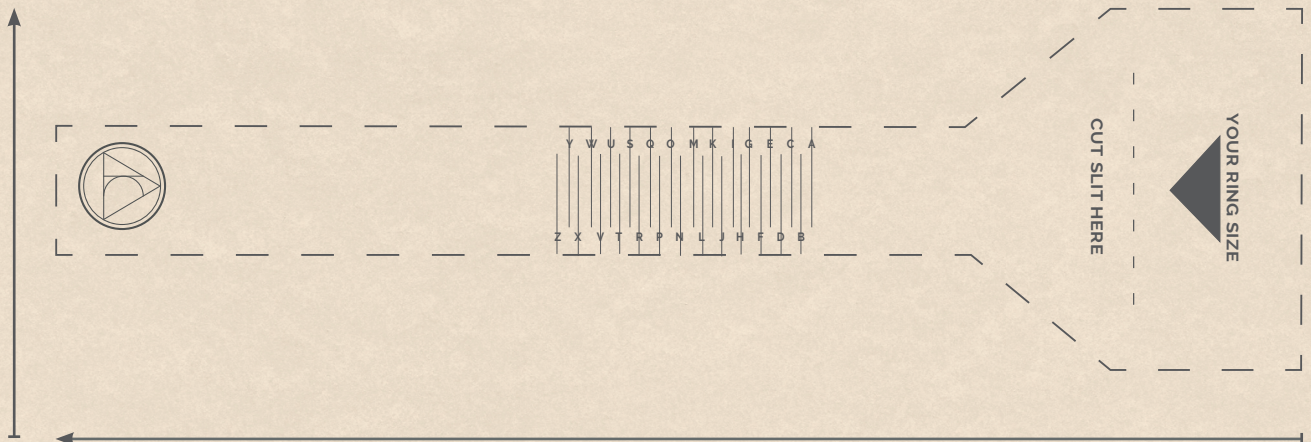

the
ALKEMISTRY
LONDON

Please see below the UK, USA & Canadian and European ring size chart

UK	USA & CANADA	EU
A	1/2	
B	1	
C	1 1/2	40 1/2
D	2	41 1/2
E	2 1/2	42 3/4
F	3	44
G	3 1/2	45 1/4
H	4	46 1/2
I	4 1/2	47 1/8
J	4 3/4	48 3/8
K	5 1/4	49 5/8
L	5 3/4	50 7/8
M	6 1/4	52 1/8
N	6 3/4	53 3/8
O	7	54 5/8
P	7 1/2	55 7/8
Q	8	57 1/8
R	8 1/2	58 3/8
S	9	59 5/8
T	9 3/4	60 7/8
U	10 1/4	62 1/8
V	10 3/4	63 3/8
W	11 1/4	64 5/8
X	11 3/4	65 7/8
Y	12	67 1/8
Z	12 1/2	67 3/4

RING SIZE MEASURER

Print me out and cut along the dotted line

HEIGHT : 48MM = 4.8 CM WIDTH : 165 MM = 16.5 CM