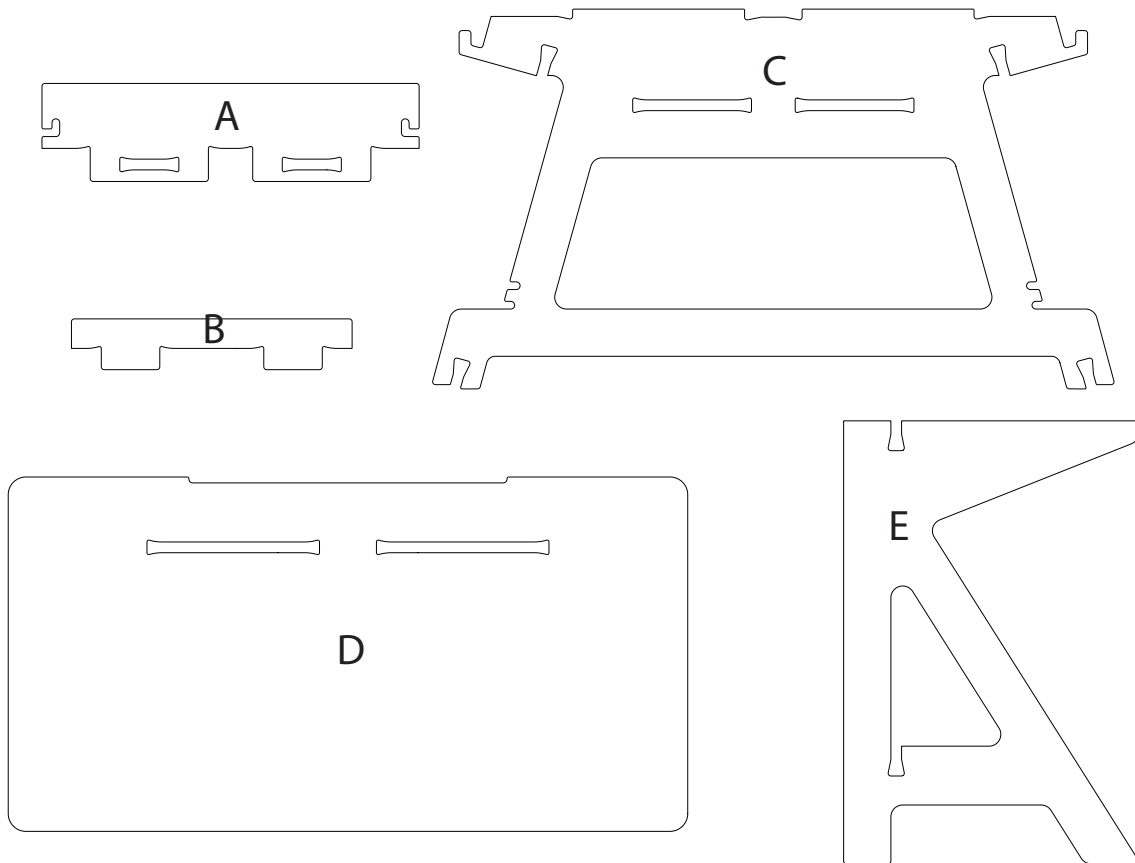

WFH DESK

ISOKING 

UPLOAD AND TAG US IN YOUR OWN ISOKING PRODUCTS!

ISOKING.COM.AU

WFH DESK KEY

A = x 1

B = x 1

C = x 1

D = x 1

E = x 2

WFH DESK ASSEMBLY INSTRUCTIONS

1 OF 4

WFH DESK ASSEMBLY INSTRUCTIONS

2 OF 4

WFH DESK ASSEMBLY INSTRUCTIONS

3 OF 4

WFH DESK ASSEMBLY INSTRUCTIONS

4 OF 4

Note. Cables run through the centre support as shown for cable management

WFH DESK ASSEMBLY INSTRUCTIONS