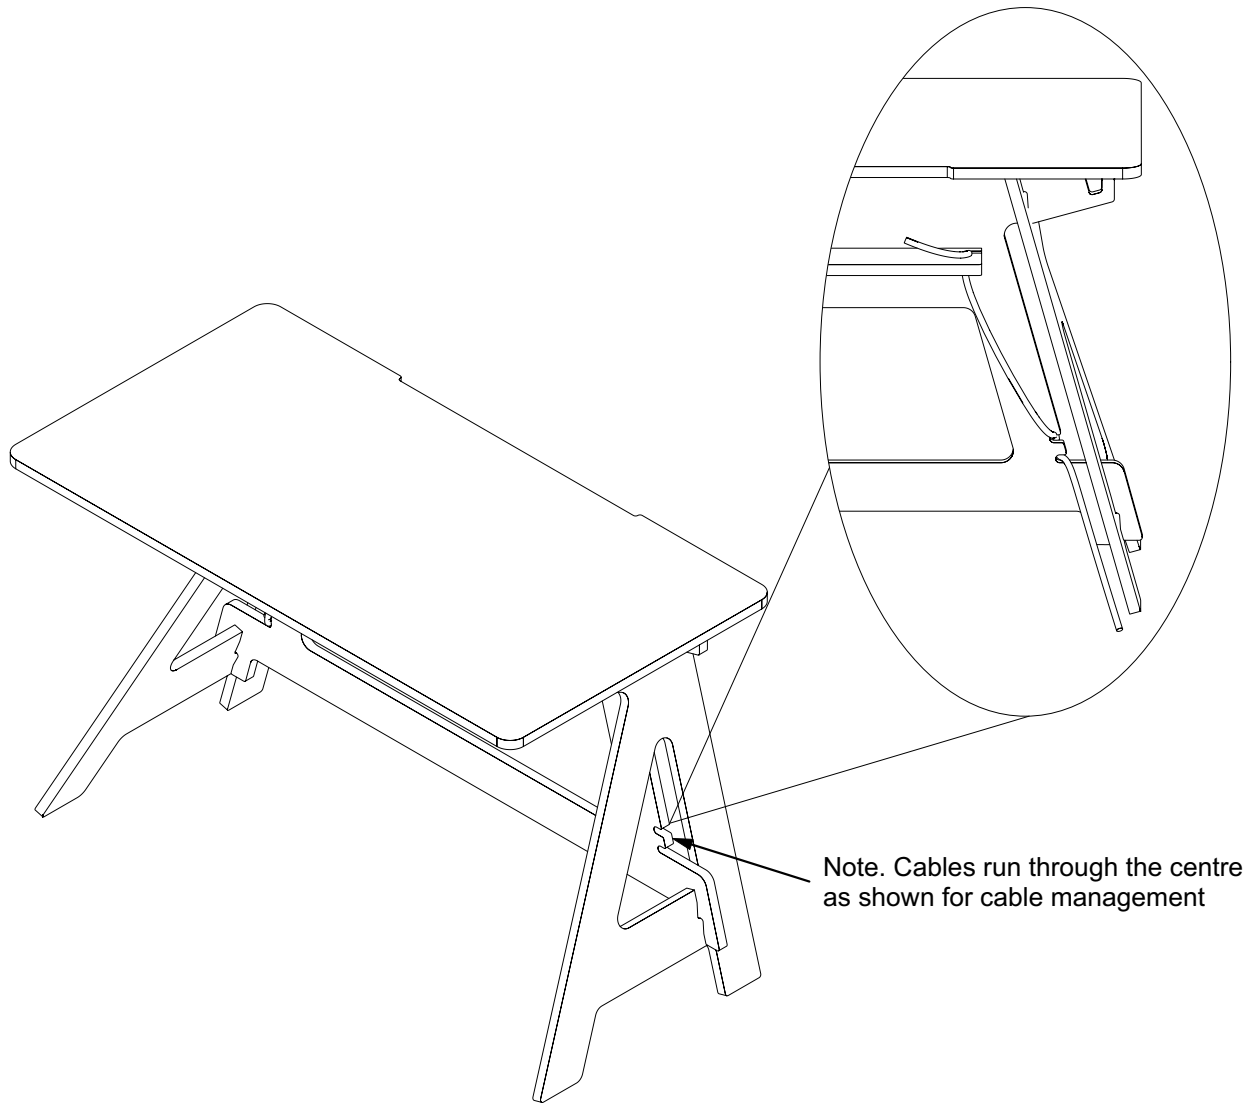

WFH DESK

ISOKING 

UPLOAD AND TAG US IN YOUR OWN ISOKING PRODUCTS!

ISOKING.COM.AU

WFH DESK KEY

A = x 1

B = x 1

C = x 1

D = x 1

E = x 2

WFH DESK ASSEMBLY INSTRUCTIONS

1 OF 4

WFH DESK ASSEMBLY INSTRUCTIONS

2 OF 4

WFH DESK ASSEMBLY INSTRUCTIONS

3 OF 4

WFH DESK ASSEMBLY INSTRUCTIONS

4 OF 4

Note. Cables run through the centre support as shown for cable management

WFH DESK ASSEMBLY INSTRUCTIONS