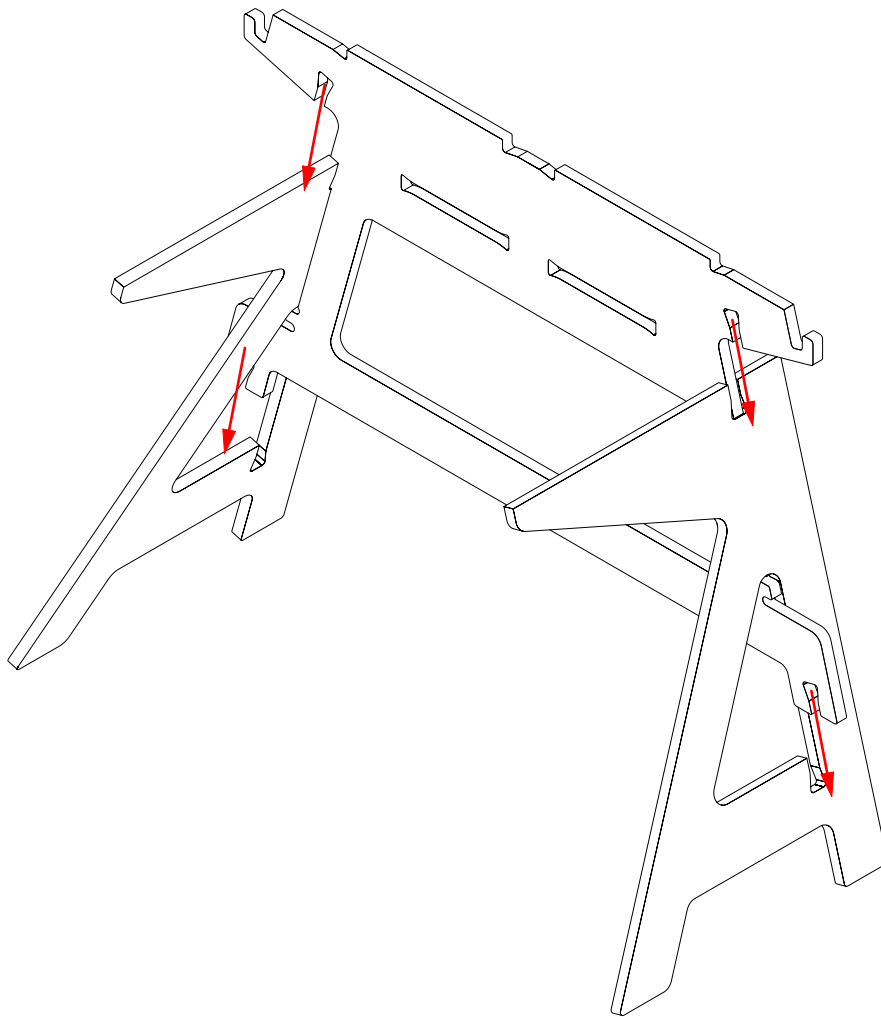

WFH DESK

ISOKING 

UPLOAD AND TAG US IN YOUR OWN ISOKING PRODUCTS!

ISOKING.COM.AU

WFH DESK KEY

A = x 1

B = x 1

C = x 1

D = x 1

E = x 2

WFH DESK ASSEMBLY INSTRUCTIONS

1 OF 4

WFH DESK ASSEMBLY INSTRUCTIONS

2 OF 4

WFH DESK ASSEMBLY INSTRUCTIONS

3 OF 4

WFH DESK ASSEMBLY INSTRUCTIONS

4 OF 4

Note. Cables run through the centre support as shown for cable management

WFH DESK ASSEMBLY INSTRUCTIONS