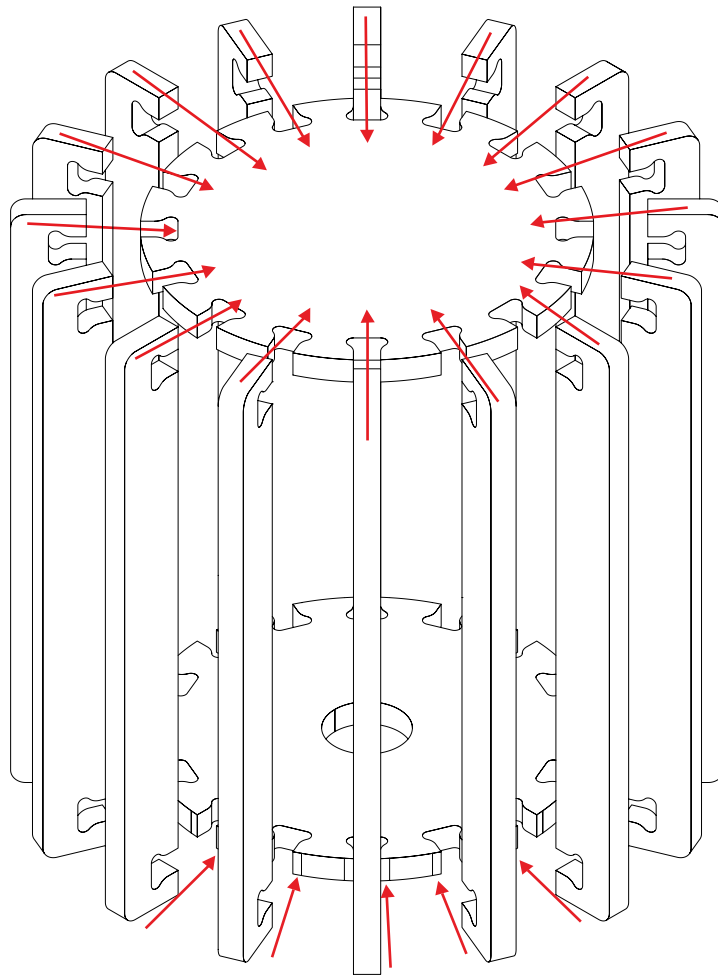

FLORENCE SIDE TABLE

ISOKING at home

UPLOAD AND TAG US IN YOUR OWN ISOKING PRODUCTS!

ISOKING.COM.AU

SIDE TABLE KEY

- A = x 1
- B = x 16
- C = x 1
- D = x 1

SIDE TABLE ASSEMBLY INSTRUCTIONS

1 OF 2

SIDE TABLE ASSEMBLY INSTRUCTIONS

2 OF 2

SIDE TABLE