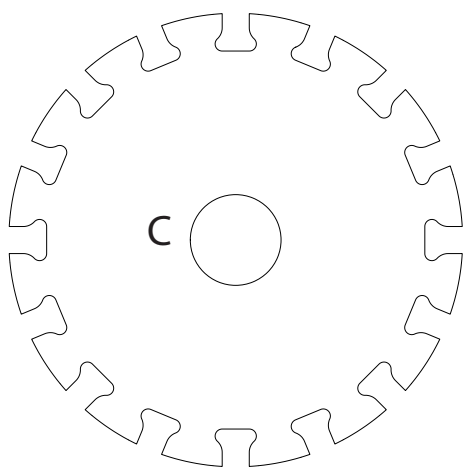

FLORENCE SIDE TABLE

ISOKING at home

UPLOAD AND TAG US IN YOUR OWN ISOKING PRODUCTS!

ISOKING.COM.AU

SIDE TABLE KEY

- A = x 1
- B = x 16
- C = x 1
- D = x 1

SIDE TABLE ASSEMBLY INSTRUCTIONS

1 OF 2

SIDE TABLE ASSEMBLY INSTRUCTIONS

2 OF 2

SIDE TABLE