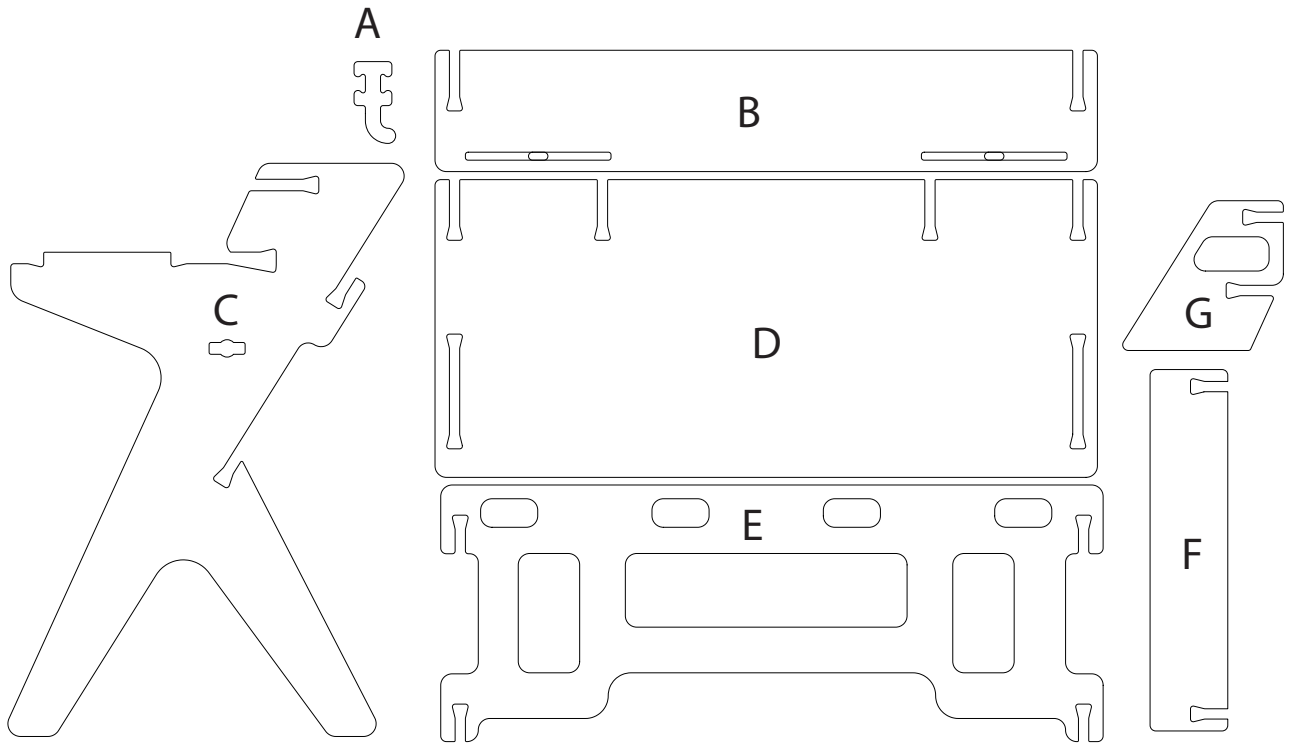

STUDIO DESK

UPLOAD AND TAG US IN YOUR OWN ISOKING PRODUCTS!

ISOKING.COM.AU

STUDIO DESK KEY

- A= x 2
- B= x 1
- C= x 2
- D= x 1
- E= x 1
- F= x 1
- G= x 2

STUDIO DESK ASSEMBLY INSTRUCTIONS

1 OF 5

STUDIO DESK ASSEMBLY INSTRUCTIONS

2 OF 5

STUDIO DESK ASSEMBLY INSTRUCTIONS

3 OF 5

STUDIO DESK ASSEMBLY INSTRUCTIONS

4 OF 5

STUDIO DESK ASSEMBLY INSTRUCTIONS

5 OF 5