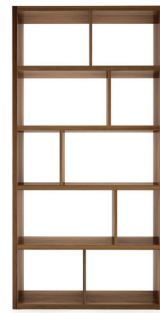

HUPPÉ

SWAN

DESIGN BY / PAR JOEL DUPRAS

4002QS
DRAWER FILE CABINET
MEUBLE TIROIR CLASSEUR
L/W 20" X P/D 26" X H 26 3/4"

4026QS
DRAWER CABINET
MEUBLE TIROIR
L/W 30" X P/D 19" X H 26 3/4"

4007QS
OPEN CABINET
MEUBLE OUVERT
L/W 30" X P/D 19" X H 26 3/4"

4001QS - 4001V - 4026QS - 4007QS
CONFIGURATION 1
L/W 60-74" X P/D 60" X H 30"

4001QS-C
DESK
BUREAU DE TRAVAIL
L/W 60-74" X P/D 26" X H 30"

4003QS-C
DESK
BUREAU DE TRAVAIL
L/W 60-74" X P/D 26" X H 30"

4004PQS
BOOKCASE
WITH LACQUERED INSERTS
BIBLIOTHÈQUE
AVEC INSERTIONS LAQUÉES
L/W 36" X P/D 11 3/4" X H 72"

4004QS
BOOKCASE / WOOD
BIBLIOTHÈQUE / BOIS
L/W 36" X P/D 11 3/4" X H 72"

4005QS
BOOKCASE / WOOD
BIBLIOTHÈQUE / BOIS
L/W 36" X P/D 11 3/4" X H 72"

CUSTOMERS ARE ENSURED THAT THIS COLLECTION, DESIGNED BY JOEL DUPRAS AND MANUFACTURED IN CANADA BY A PASSIONATE TEAM, IS UNIQUE, AUTHENTIC AND OF TOP QUALITY. THE SWAN COLLECTION IS AVAILABLE IN SEVERAL UP WALNUT COLORS AND IN 4 LACQUERED GLASS FINISHES.