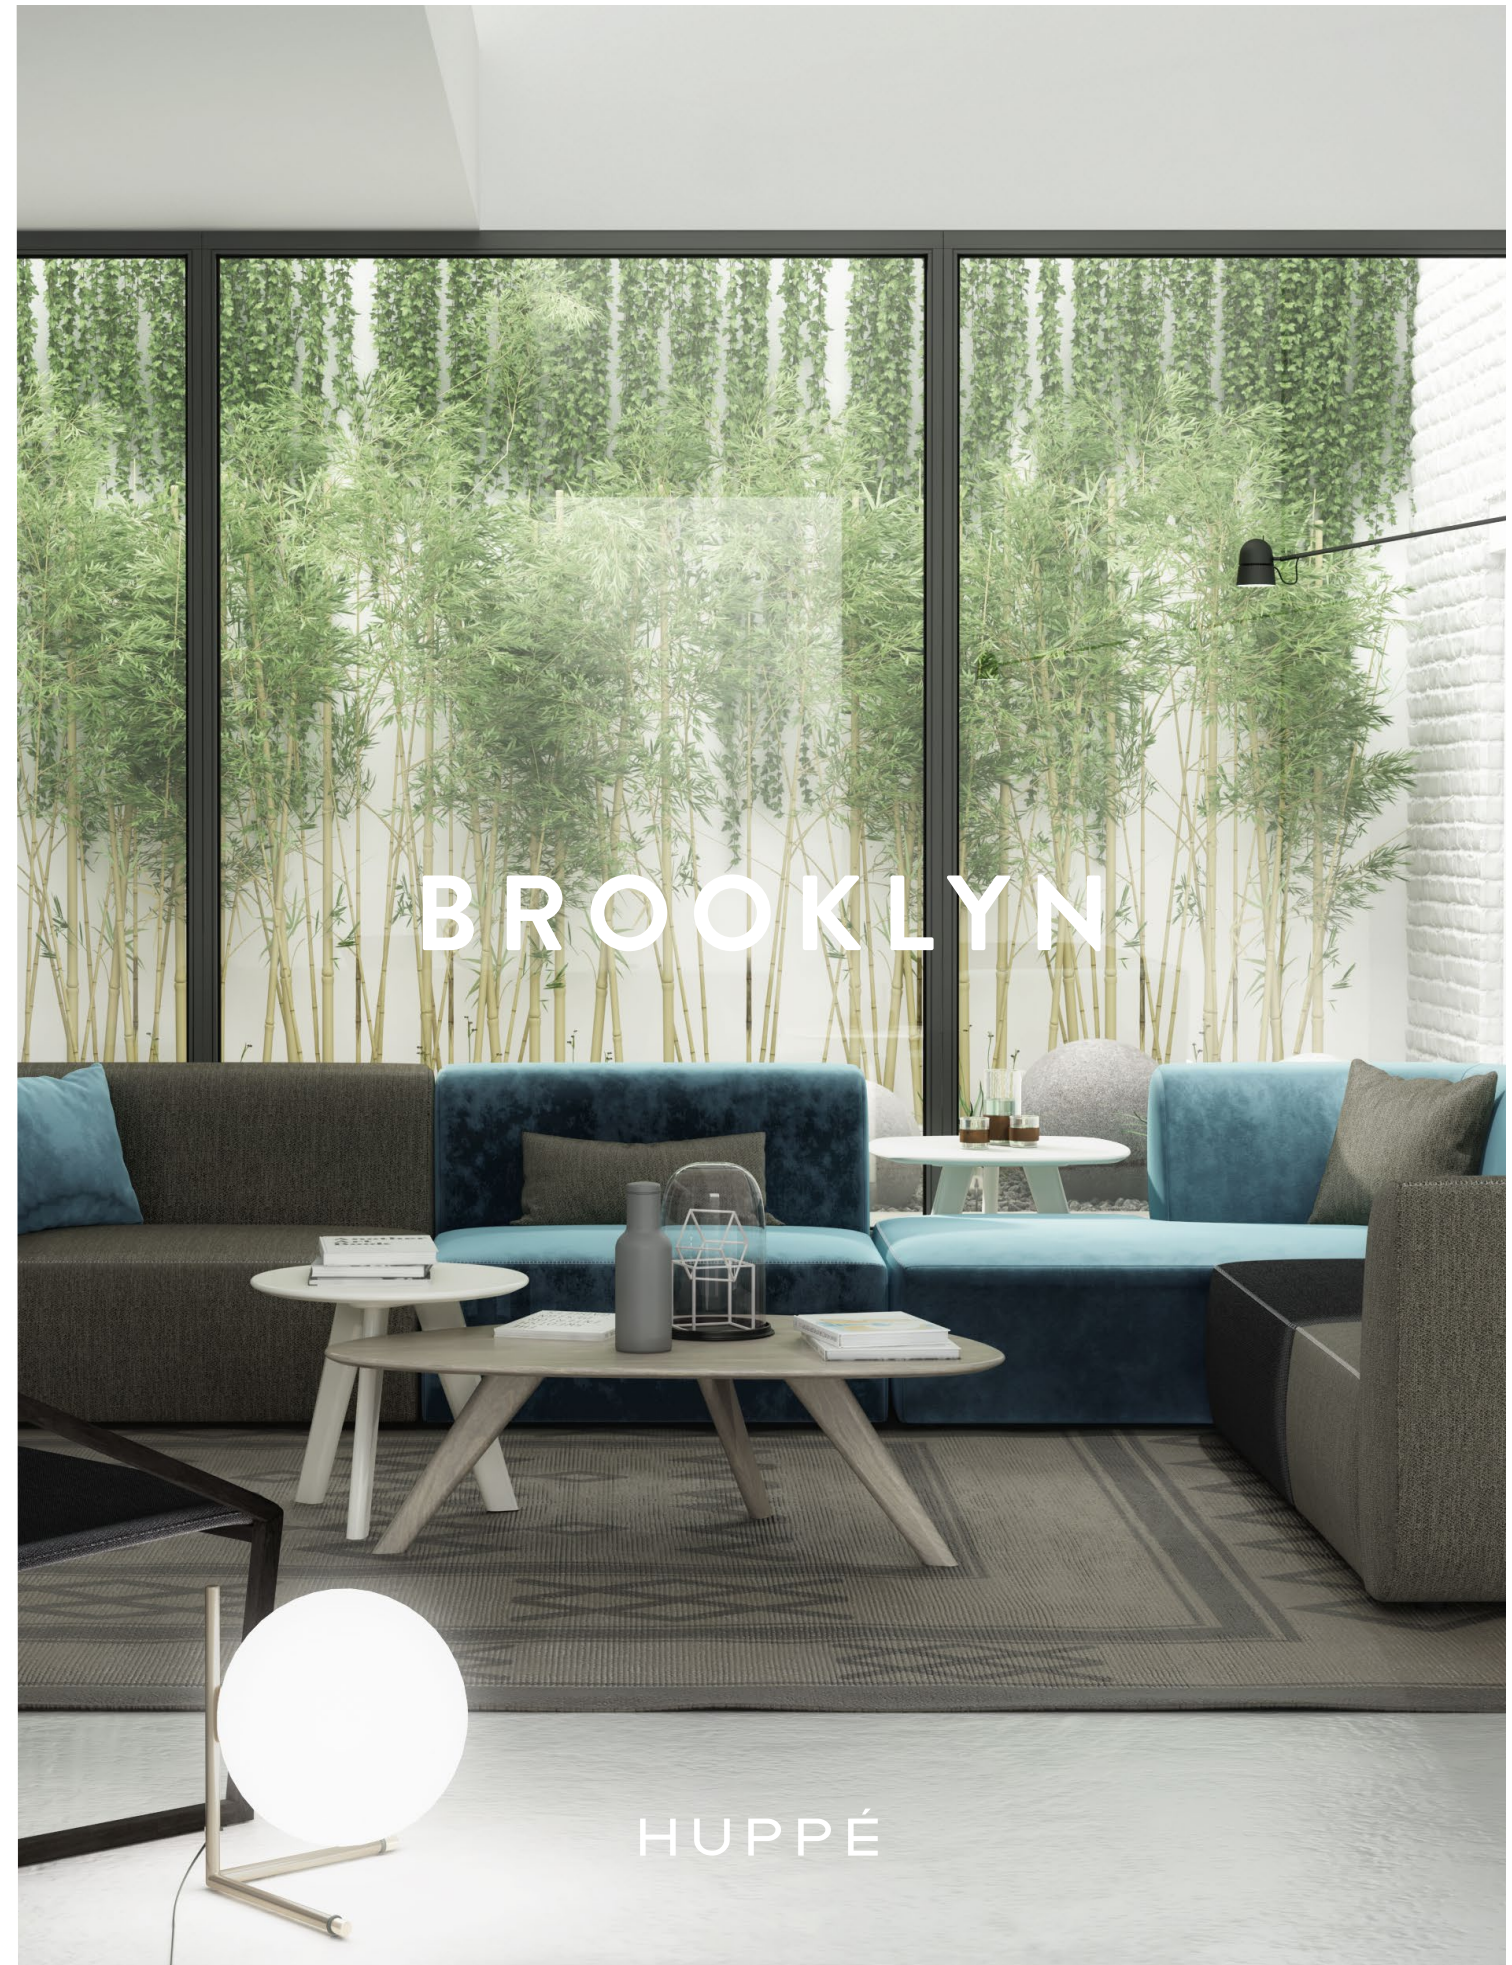

HUPPÉ

BROOKLYN

DESIGN BY / PAR JOEL DUPRAS

CHOOSE FROM ONE OF OUR FOUR DECORATIVE STITCHES
CHOISISSEZ L'UNE DE NOS QUATRE SURPIQÛRES DÉCORATIVES

AVAILABLE IN WHITE, BLACK, OR CHARCOAL GREY
OFFERTES EN GRIS FUSAIN, NOIR OU BLANC

HUPPÉ FURNITURE IS CUSTOM-FINISHED TO YOUR STYLE AND TASTE. CHOOSE FROM OUR SELECTION OF FABRIC AND FULL GRAIN LEATHER UPHOLSTERY, AVAILABLE IN A WIDE RANGE OF COLORS.

LA FINITION DE VOS MEUBLES HUPPÉ EST RÉALISÉE SUR MESURE, SELON VOS GOÛTS ET VOTRE STYLE. CHOISISSEZ PARMIS UNE SÉLECTION DE TISSUS ET DE CUIRS PLEINE FLEUR OFFERTS EN UNE VASTE GAMME DE COULEURS.