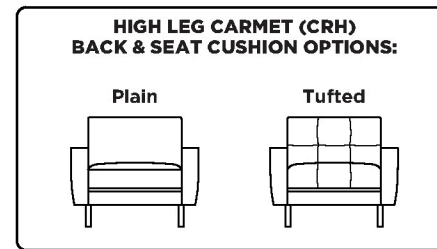

## Options:

- High leg Carmet available with wood leg in Acorn, Espresso or Walnut finish
- High leg Carmet available with metal leg in Brushed Stainless finish
- Back and seat cushion decorative detail options: Plain or Tufted
- Premium high-density, high-resiliency foam seat cushions encased in down

### Carmet High Leg (CRH):

**CRM = LOW LEG  
CRH = HIGH LEG**

**Note:** Dotted line indicates seam on leather, Ultrasuede® and up the roll fabrics. Seams are eliminated with railroaded fabrics.

Scale: 1/8 inch = 1 foot  
All dimensions are approximate and subject to change.  
Specify components from the sitting position.