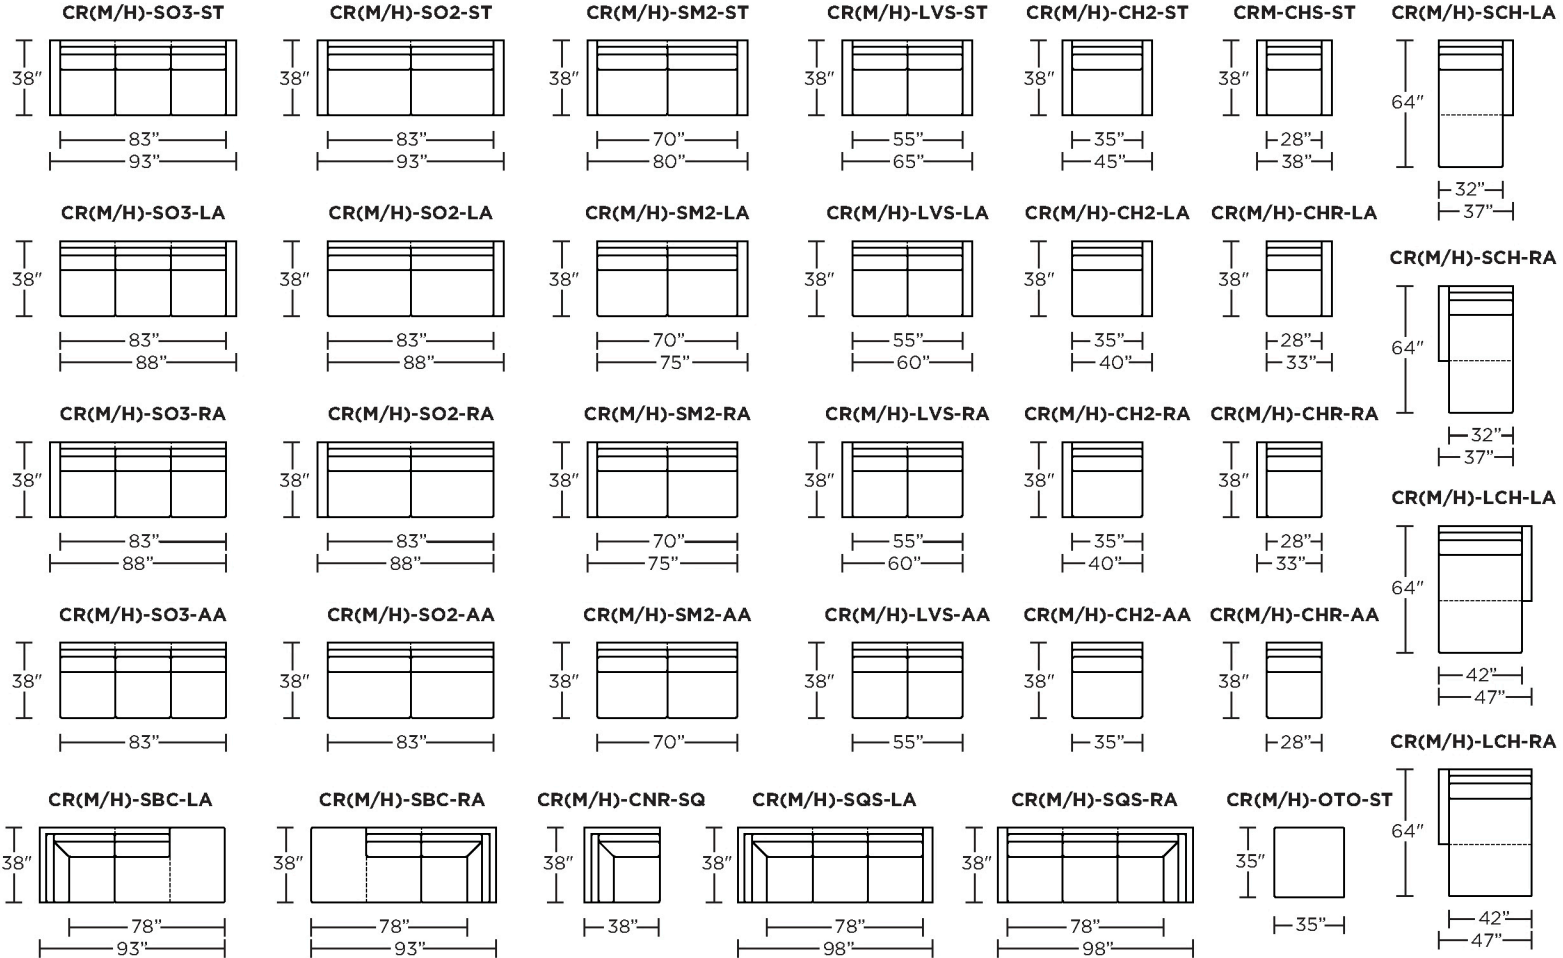

### Carmet High Leg (CRH):

**CRM = LOW LEG  
CRH = HIGH LEG**

**Note:** Dotted line indicates seam on leather, Ultrasuede® and up the roll fabrics. Seams are eliminated with railroaded fabrics.

Scale: 1/8 inch = 1 foot  
All dimensions are approximate and subject to change.  
Specify components from the sitting position.