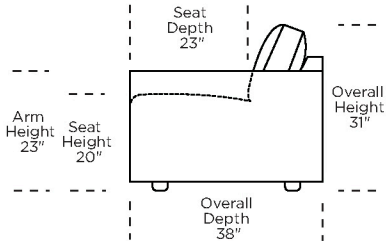

### Carmet High Leg (CRH):

**CRM = LOW LEG  
CRH = HIGH LEG**

**Note:** Dotted line indicates seam on leather, Ultrasuede® and up the roll fabrics. Seams are eliminated with railroaded fabrics.

Scale: 1/8 inch = 1 foot  
All dimensions are approximate and subject to change.  
Specify components from the sitting position.