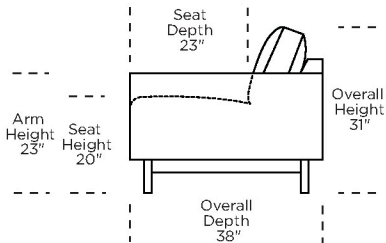

### Carmet High Leg (CRH):

**CRM = LOW LEG  
CRH = HIGH LEG**

**Note:** Dotted line indicates seam on leather, Ultrasuede® and up the roll fabrics. Seams are eliminated with railroaded fabrics.

Scale: 1/8 inch = 1 foot  
All dimensions are approximate and subject to change.  
Specify components from the sitting position.