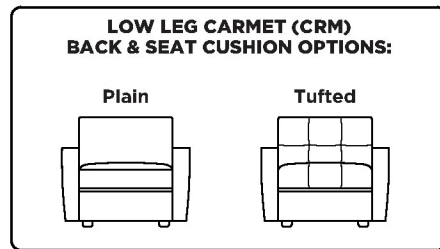

Carmet High Leg (CRH):

**CRM = LOW LEG
CRH = HIGH LEG**

Note: Dotted line indicates seam on leather, Ultrasuede® and up the roll fabrics. Seams are eliminated with railroaded fabrics.

Scale: 1/8 inch = 1 foot
All dimensions are approximate and subject to change.
Specify components from the sitting position.