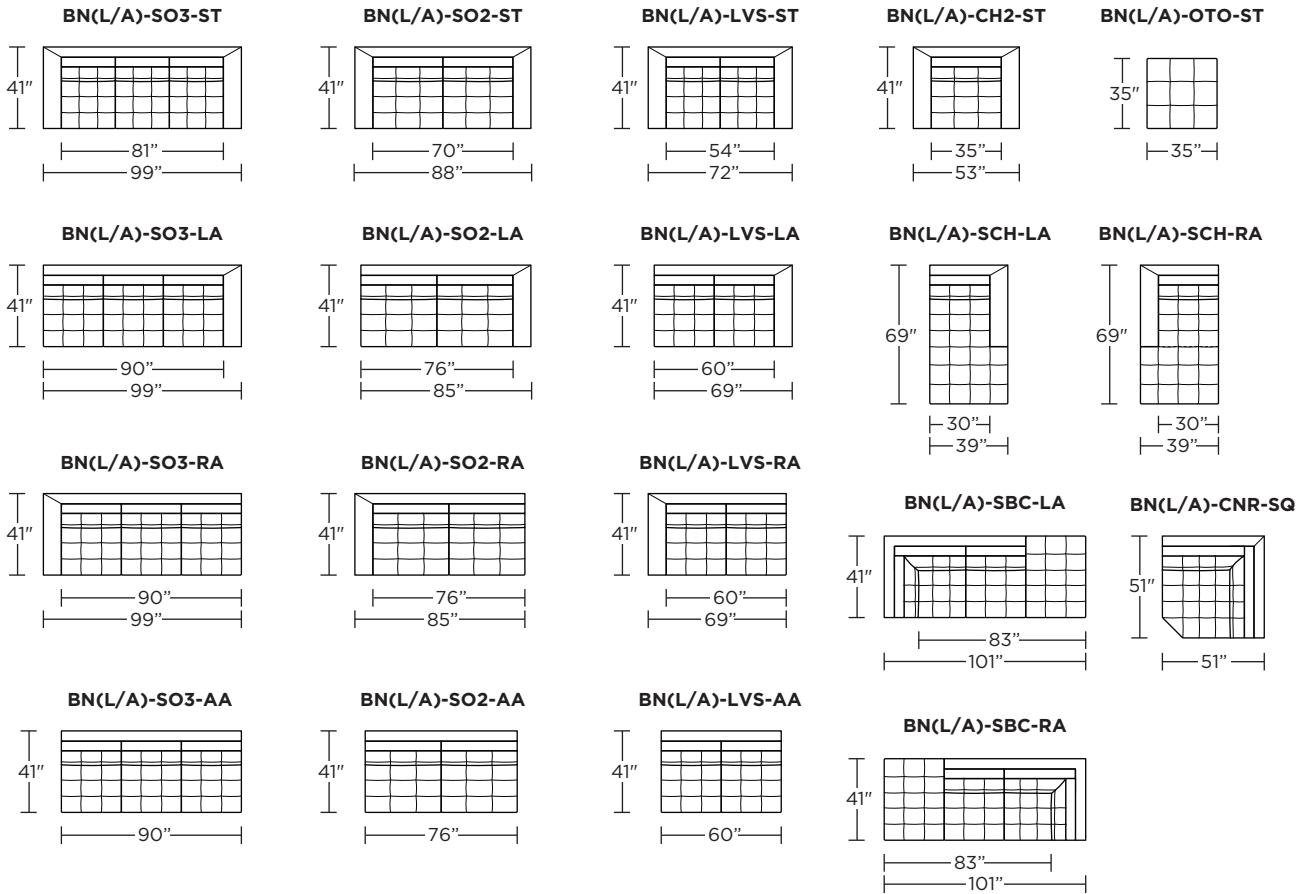

Options:

- Contrasting stitch detail available in Black, Brown, Charcoal, Cream, Espresso, Grey, Lemon, Pink, Royal, Scarlet, Tangerine, or Teal thread color
- High leg Barcelona available with aluminum legs in Black, Bronze or Polished finish
- Low leg Barcelona available with plinth base in Black, Bronze or Polished finish

BNL = LOW LEG
BNA = HIGH LEG

Scale: 1/8 inch = 1 foot
All dimensions are approximate and subject to change.
Specify components from the sitting position.