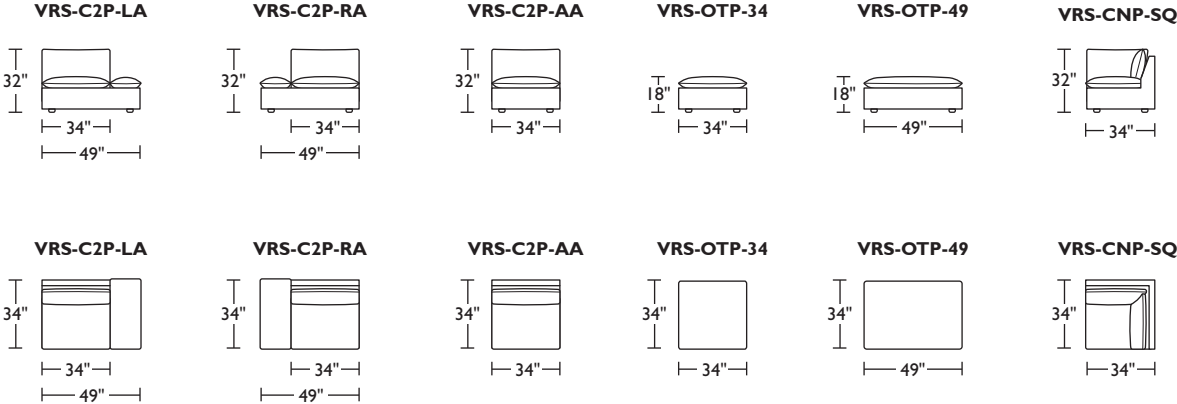

**Standard Features:**

- Advanced unidirectional suspension system
- Premium high-density, high-resiliency foam seat cushions encased in down
- Down-filled back cushions
- Adjustable height down-filled arm cushions
- Loose back and seat cushions on all armless pieces
- Loose back and semi-attached seat cushions on all pieces with arms
- Knife edge cushions
- Recessed floating legs
- Lifetime warranty on frame and suspension
- Quick-ship delivery

**Studio:**

**Grand:**

**Studio:**

**Grand:**