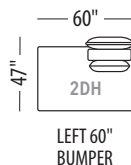

LHF 80" CHAISE 1/2

RHF 80" CHAISE 1/2

LHF PENTAGON CHAISE

RHF PENTAGON CHAISE

ARMLESS CHAIR

ARMLESS CHAIR 1/2

ARMLESS LOVESEAT

ARMLESS SOFA

Seat height: 17"

Back/ Arm height: 29"

Configuration #	Configuration #
<p>Configuration 0D Chair</p>	<p>Configuration 1D Chair 1/2</p>
<p>Configuration 2D Loveseat</p>	<p>Configuration 3D Sofa</p>
<p>Configuration 4D Sectional with 60" chaise</p>	<p>Configuration 5D Sectional with 60" chaise 1/2</p>
<p>Configuration 6D Sectional with 60" chaise</p>	<p>Configuration 7D Sectional with 60" chaise 1/2</p>