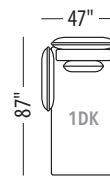

OTTOMAN

OTTOMAN

LHF CHAIR

RHF CHAIR

LHF CHAIR 1/2

RHF CHAIR 1/2

LHF LOVESEAT

RHF LOVESEAT

LHF SOFA

RHF SOFA

LHF 60" CHAISE

RHF 60" CHAISE

LHF 60" CHAISE 1/2

RHF 60" CHAISE 1/2

LHF 80" CHAISE

RHF 80" CHAISE

LHF 80" CHAISE 1/2

RHF 80" CHAISE 1/2

LHF PENTAGON CHAISE

RHF PENTAGON CHAISE

ARMLESS CHAIR

ARMLESS CHAIR 1/2

ARMLESS LOVESEAT

ARMLESS SOFA

Seat height: 17"

Back/ Arm height: 29"

Configuration #	Configuration #
<p>Configuration 0D Chair</p>	<p>Configuration 1D Chair 1/2</p>
<p>Configuration 2D Loveseat</p>	<p>Configuration 3D Sofa</p>
<p>Configuration 4D Sectional with 60" chaise</p>	<p>Configuration 5D Sectional with 60" chaise 1/2</p>
<p>Configuration 6D Sectional with 60" chaise</p>	<p>Configuration 7D Sectional with 60" chaise 1/2</p>