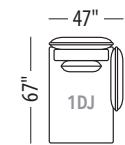

OTTOMAN

OTTOMAN

LHF CHAIR

RHF CHAIR

LHF CHAIR 1/2

RHF CHAIR 1/2

LHF LOVESEAT

RHF LOVESEAT

LHF SOFA

RHF SOFA

LHF 60" CHAISE

RHF 60" CHAISE

LHF 60" CHAISE 1/2

RHF 60" CHAISE 1/2

LHF 80" CHAISE

RHF 80" CHAISE

LHF 80" CHAISE 1/2

RHF 80" CHAISE 1/2

LHF PENTAGON CHAISE

RHF PENTAGON CHAISE

ARMLESS CHAIR

ARMLESS CHAIR 1/2

ARMLESS LOVESEAT

ARMLESS SOFA

Seat height: 17"

Back/ Arm height: 29"

Configuration #	Configuration #
<p>Configuration 0D Chair</p>	<p>Configuration 1D Chair 1/2</p>
<p>Configuration 2D Loveseat</p>	<p>Configuration 3D Sofa</p>
<p>Configuration 4D Sectional with 60" chaise</p>	<p>Configuration 5D Sectional with 60" chaise 1/2</p>
<p>Configuration 6D Sectional with 60" chaise</p>	<p>Configuration 7D Sectional with 60" chaise 1/2</p>