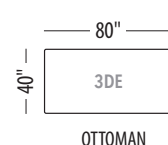

OTTOMAN

OTTOMAN