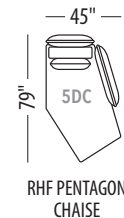

OTTOMAN

OTTOMAN

LHF CHAIR

RHF CHAIR

LHF CHAIR 1/2

RHF CHAIR 1/2

LHF LOVESEAT

RHF LOVESEAT

LHF SOFA

RHF SOFA

LHF 60" CHAISE

RHF 60" CHAISE

LHF 60" CHAISE 1/2

RHF 60" CHAISE 1/2

LHF 80" CHAISE

RHF 80" CHAISE

LHF 80" CHAISE 1/2

RHF 80" CHAISE 1/2

LHF PENTAGON CHAISE

RHF PENTAGON CHAISE

ARMLESS CHAIR

ARMLESS CHAIR 1/2

ARMLESS LOVESEAT

ARMLESS SOFA

Seat height: 17"

Back/ Arm height: 29"

Configuration #	Configuration #
<p>Configuration 0D Chair</p>	<p>Configuration 1D Chair 1/2</p>
<p>Configuration 2D Loveseat</p>	<p>Configuration 3D Sofa</p>
<p>Configuration 4D Sectional with 60" chaise</p>	<p>Configuration 5D Sectional with 60" chaise 1/2</p>
<p>Configuration 6D Sectional with 60" chaise</p>	<p>Configuration 7D Sectional with 60" chaise 1/2</p>