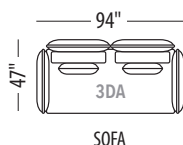

Seat height: 17"

Back/ Arm height: 29"

CHAIR

CHAIR 1/2

LOVESEAT

SOFA

OTTOMAN

OTTOMAN

OTTOMAN

OTTOMAN

LHF CHAIR

RHF CHAIR

LHF CHAIR 1/2

RHF CHAIR 1/2

LHF LOVESEAT

RHF LOVESEAT

Seat height: 17"

Back/ Arm height: 29"

Configuration #	Configuration #
<p>Configuration 0D Chair</p>	<p>Configuration 1D Chair 1/2</p>
<p>Configuration 2D Loveseat</p>	<p>Configuration 3D Sofa</p>
<p>Configuration 4D Sectional with 60" chaise</p>	<p>Configuration 5D Sectional with 60" chaise 1/2</p>
<p>Configuration 6D Sectional with 60" chaise</p>	<p>Configuration 7D Sectional with 60" chaise 1/2</p>

U.S. Patent No. 11,612,253 and other patents pending.

All shown dimensions are approximate.

LE COURNOYER

<p>Configuration 18D L-shaped sectional</p> 	<p>Configuration 19D L-shaped sectional</p> 
<p>Configuration 20D L-shaped sectional</p> 	<p>Configuration 21D Sectional with bumper</p> 
<p>Configuration 22D Sectional with bumper</p> 	<p>Configuration 23D Sectional with bumper</p> 
<p>Configuration 24D Sectional with bumper</p> 	<p>Configuration 25D Sectional</p> 
<p>Configuration 26D Sectional</p> 	<p>Configuration 27D Sectional</p> 