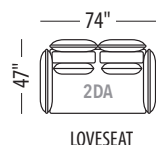

Seat height: 17"

Back/ Arm height: 29"

CHAIR

CHAIR 1/2

LOVESEAT

SOFA

OTTOMAN

OTTOMAN

OTTOMAN

OTTOMAN

LHF CHAIR

RHF CHAIR

LHF CHAIR 1/2

RHF CHAIR 1/2

LHF LOVESEAT

RHF LOVESEAT

Seat height: 17"

Back/ Arm height: 29"

Configuration #	Configuration #
<p>Configuration 0D Chair</p>	<p>Configuration 1D Chair 1/2</p>
<p>Configuration 2D Loveseat</p>	<p>Configuration 3D Sofa</p>
<p>Configuration 4D Sectional with 60" chaise</p>	<p>Configuration 5D Sectional with 60" chaise 1/2</p>
<p>Configuration 6D Sectional with 60" chaise</p>	<p>Configuration 7D Sectional with 60" chaise 1/2</p>

U.S. Patent No. 11,612,253 and other patents pending.

All shown dimensions are approximate.

LE COURNOYER

<p>Configuration 18D L-shaped sectional</p> 	<p>Configuration 19D L-shaped sectional</p> 
<p>Configuration 20D L-shaped sectional</p> 	<p>Configuration 21D Sectional with bumper</p> 
<p>Configuration 22D Sectional with bumper</p> 	<p>Configuration 23D Sectional with bumper</p> 
<p>Configuration 24D Sectional with bumper</p> 	<p>Configuration 25D Sectional</p> 
<p>Configuration 26D Sectional</p> 	<p>Configuration 27D Sectional</p> 