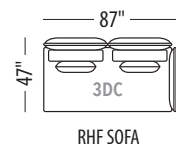

LE COURNOYER

- Available in all Trica fabrics. Not available in leather or faux leathers.
- Comes with metal legs, available in all powder coated finishes and in Brushed Steel.
- 26" x 26" feather and down pillows are included with deep seating modules.
- Throw pillows not included.

Seat height: 17"

Back/ Arm height: 29"

RHF SOFA