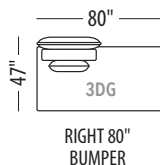

RIGHT 80" BUMPER