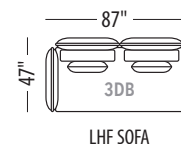

Seat height: 17"

Back/ Arm height: 29"

CHAIR

CHAIR 1/2

LOVESEAT

SOFA

OTTOMAN

OTTOMAN

OTTOMAN

OTTOMAN

LHF CHAIR

RHF CHAIR

LHF CHAIR 1/2

RHF CHAIR 1/2

LHF LOVESEAT

RHF LOVESEAT

Seat height: 17"

Back/ Arm height: 29"

Configuration #	Configuration #
<p>Configuration 0D Chair</p>	<p>Configuration 1D Chair 1/2</p>
<p>Configuration 2D Loveseat</p>	<p>Configuration 3D Sofa</p>
<p>Configuration 4D Sectional with 60" chaise</p>	<p>Configuration 5D Sectional with 60" chaise 1/2</p>
<p>Configuration 6D Sectional with 60" chaise</p>	<p>Configuration 7D Sectional with 60" chaise 1/2</p>