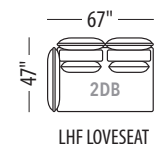

Seat height: 17"

Back/ Arm height: 29"

CHAIR

CHAIR 1/2

LOVESEAT

SOFA

OTTOMAN

OTTOMAN

OTTOMAN

OTTOMAN

LHF CHAIR

RHF CHAIR

LHF CHAIR 1/2

RHF CHAIR 1/2

LHF LOVESEAT

RHF LOVESEAT

Seat height: 17"

Back/ Arm height: 29"

Configuration #	Configuration #
<p>Configuration 0D Chair</p>	<p>Configuration 1D Chair 1/2</p>
<p>Configuration 2D Loveseat</p>	<p>Configuration 3D Sofa</p>
<p>Configuration 4D Sectional with 60" chaise</p>	<p>Configuration 5D Sectional with 60" chaise 1/2</p>
<p>Configuration 6D Sectional with 60" chaise</p>	<p>Configuration 7D Sectional with 60" chaise 1/2</p>