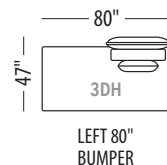

RIGHT 60" BUMPER

LEFT 80" BUMPER