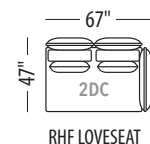

Seat height: 17"

Back/ Arm height: 29"

CHAIR

CHAIR 1/2

LOVESEAT

SOFA

OTTOMAN

OTTOMAN

OTTOMAN

OTTOMAN

LHF CHAIR

RHF CHAIR

LHF CHAIR 1/2

RHF CHAIR 1/2

LHF LOVESEAT

RHF LOVESEAT

Seat height: 17"

Back/ Arm height: 29"

Configuration #	Configuration #
<p>Configuration 0D Chair</p>	<p>Configuration 1D Chair 1/2</p>
<p>Configuration 2D Loveseat</p>	<p>Configuration 3D Sofa</p>
<p>Configuration 4D Sectional with 60" chaise</p>	<p>Configuration 5D Sectional with 60" chaise 1/2</p>
<p>Configuration 6D Sectional with 60" chaise</p>	<p>Configuration 7D Sectional with 60" chaise 1/2</p>