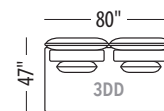

LHF 80" CHAISE 1/2

RHF 80" CHAISE 1/2

LHF PENTAGON CHAISE

RHF PENTAGON CHAISE

ARMLESS CHAIR

ARMLESS CHAIR 1/2

ARMLESS LOVESEAT

ARMLESS SOFA

Seat height: 17"

Back/ Arm height: 29"

Configuration #	Configuration #
<p>Configuration 0D Chair</p>	<p>Configuration 1D Chair 1/2</p>
<p>Configuration 2D Loveseat</p>	<p>Configuration 3D Sofa</p>
<p>Configuration 4D Sectional with 60" chaise</p>	<p>Configuration 5D Sectional with 60" chaise 1/2</p>
<p>Configuration 6D Sectional with 60" chaise</p>	<p>Configuration 7D Sectional with 60" chaise 1/2</p>