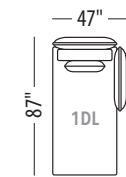

RHF 80" CHAISE 1/2