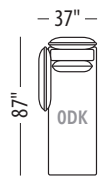

OTTOMAN

OTTOMAN

LHF CHAIR

RHF CHAIR

LHF CHAIR 1/2

RHF CHAIR 1/2

LHF LOVESEAT

RHF LOVESEAT

LHF SOFA

RHF SOFA

LHF 60" CHAISE

RHF 60" CHAISE

LHF 60" CHAISE 1/2

RHF 60" CHAISE 1/2

LHF 80" CHAISE

RHF 80" CHAISE

Seat height: 17"

Back/ Arm height: 29"

Configuration #	Configuration #
<p>Configuration 0D Chair</p>	<p>Configuration 1D Chair 1/2</p>
<p>Configuration 2D Loveseat</p>	<p>Configuration 3D Sofa</p>
<p>Configuration 4D Sectional with 60" chaise</p>	<p>Configuration 5D Sectional with 60" chaise 1/2</p>
<p>Configuration 6D Sectional with 60" chaise</p>	<p>Configuration 7D Sectional with 60" chaise 1/2</p>