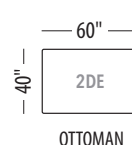

Seat height: 17"

Back/ Arm height: 29"

CHAIR

CHAIR 1/2

LOVESEAT

SOFA

OTTOMAN

OTTOMAN

Seat height: 17"

Back/ Arm height: 29"

Configuration #	Configuration #
<p>Configuration 0D Chair</p>	<p>Configuration 1D Chair 1/2</p>
<p>Configuration 2D Loveseat</p>	<p>Configuration 3D Sofa</p>
<p>Configuration 4D Sectional with 60" chaise</p>	<p>Configuration 5D Sectional with 60" chaise 1/2</p>
<p>Configuration 6D Sectional with 60" chaise</p>	<p>Configuration 7D Sectional with 60" chaise 1/2</p>