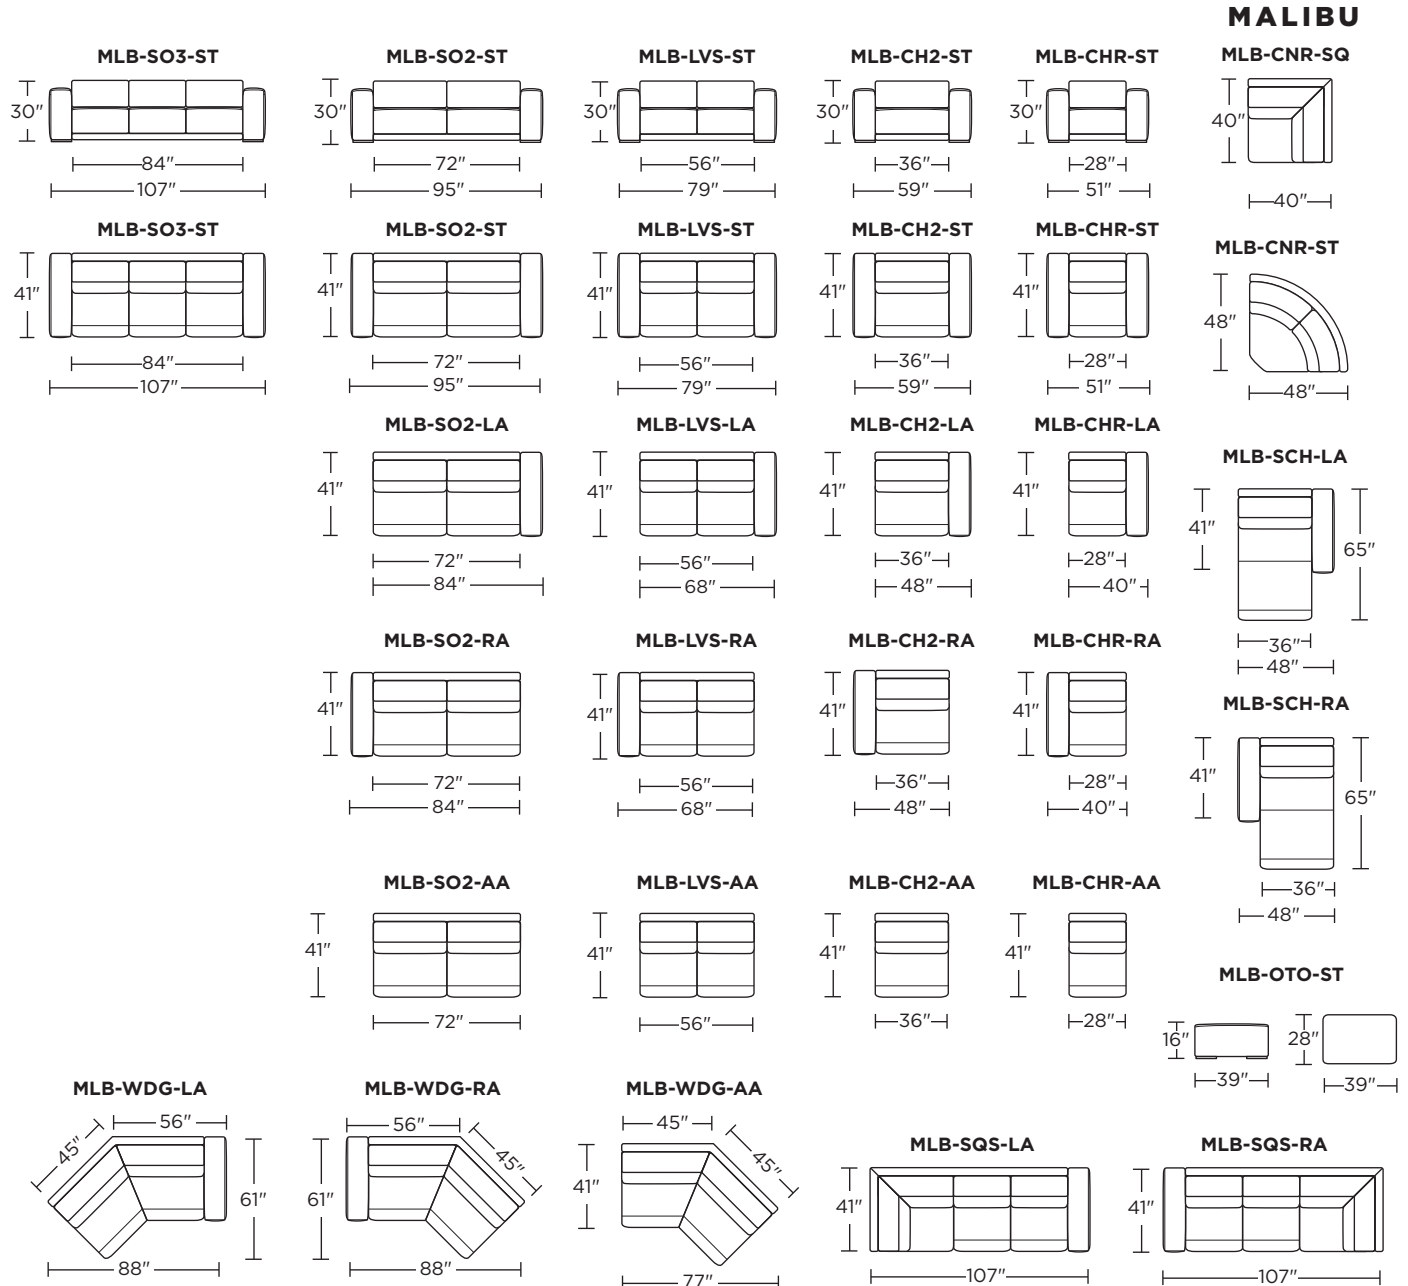

SOFAS & SECTIONALS

MALIBU

AMERICAN
LEATHER®

AMERICAN LEATHER® SOFAS & SECTIONALS COLLECTION

Standard Features:

- Advanced unidirectional suspension system
- Medium high-density, high-resiliency foam seats encased in down
- Free ship delivery
- 1-year warranty on frame & suspension
- Upholstered arms
- Adjustable back cushions
- Visible-needle top-stitch using thick thread
- Casters

Scale: 1/8 inch = 1 foot

All dimensions are approximate and subject to change.

V.12.18.20