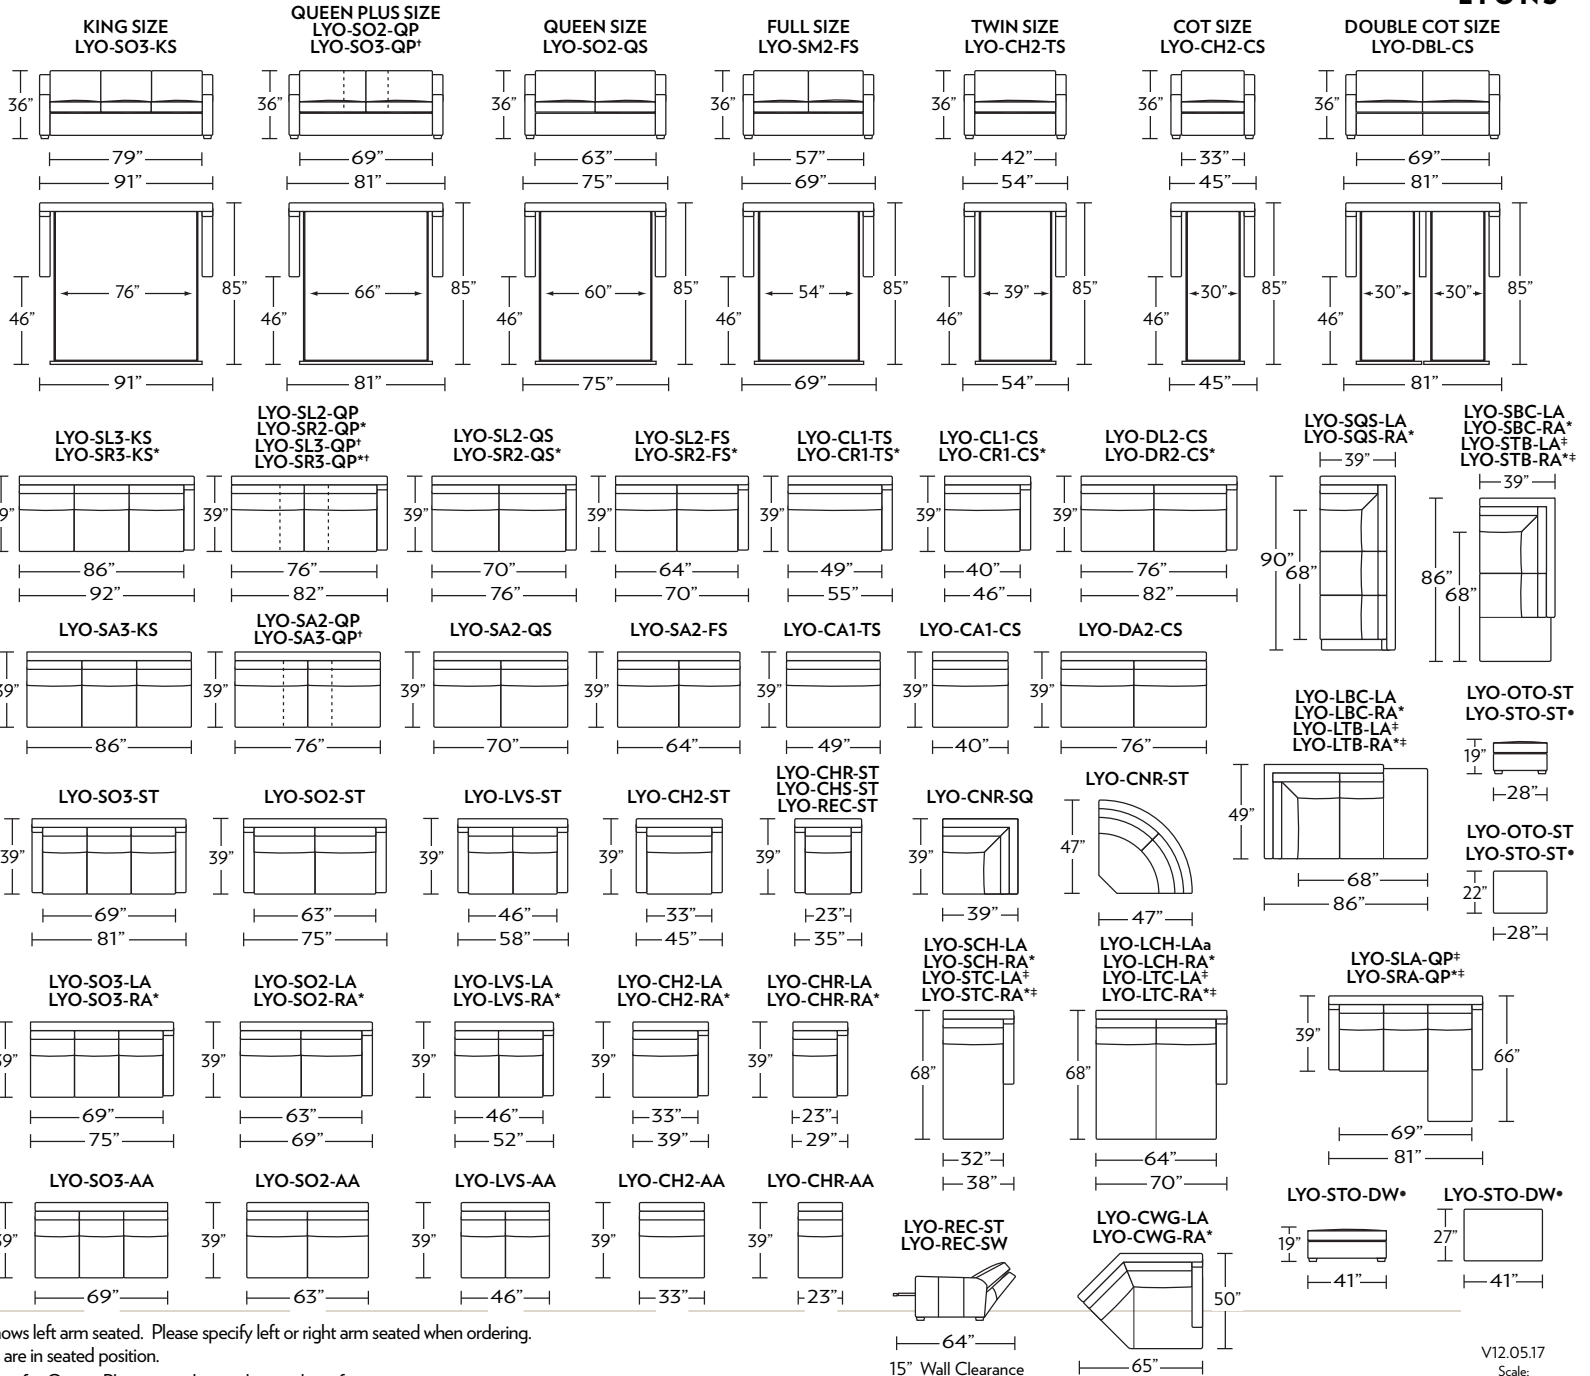

LYONS

Standard Comfort Sleeper®

Features:

- Featuring the patented Tiffany 24/7™ platform sleep system
- Room to stretch out with true 80 inches of bedroom-length sleeping surface
- Ultimate comfort on five inches of plush, high-density foam mattress
- Under-sofa dust covers keeps dust and dirt from ever touching the mattress
- Zero wall clearance
- Quick-ship delivery
- Single-needle top-stitch
- High-density, high-resiliency foam seat cushions
- Loose back and seat cushions
- Lifetime warranty on frame
- 10-year mechanism warranty

Mattress Options:

- Premier with Crypton™ ticking
- Gel
- Tempur-Pedic®

Options:

- High-density, high-resiliency foam seat cushions encased in down and down back cushions available
- Wood legs available in Acorn, Espresso or Walnut finish
- Nailhead trim available in Antique Brass, Chrome or Pewter finish (deck only)

Please use actual leather, fabric, Crypton®, Sunbrella® and Ultrasuede® swatches when specifying furniture as the colors shown may vary due to the printing process.

* Picture shows left arm seated. Please specify left or right arm seated when ordering. All orders are in seated position.

† Dotted lines for Queen Plus sizes indicates the number of seats.

All dimensions are approximate and subject to change.

‡ Chaise lifts up to reveal hidden storage space. • Storage