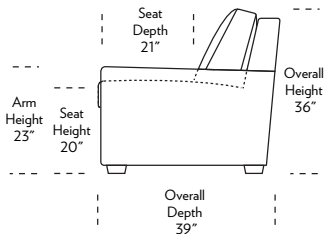

LYONS

Standard Comfort Sleeper®

Features:

- Featuring the patented Tiffany 24/7™ platform sleep system
- Room to stretch out with true 80 inches of bedroom-length sleeping surface
- Ultimate comfort on five inches of plush, high-density foam mattress
- Under-sofa dust covers keeps dust and dirt from ever touching the mattress
- Zero wall clearance
- Quick-ship delivery
- Single-needle top-stitch
- High-density, high-resiliency foam seat cushions
- Loose back and seat cushions
- Lifetime warranty on frame
- 10-year mechanism warranty

Mattress Options:

- Premier with Crypton™ ticking
- Gel
- Tempur-Pedic®

Options:

- High-density, high-resiliency foam seat cushions encased in down and down back cushions available
- Wood legs available in Acorn, Espresso or Walnut finish
- Nailhead trim available in Antique Brass, Chrome or Pewter finish (deck only)

Please use actual leather, fabric, Crypton®, Sunbrella® and Ultrasuede® swatches when specifying furniture as the colors shown may vary due to the printing process.

* Picture shows left arm seated. Please specify left or right arm seated when ordering. All orders are in seated position.

† Dotted lines for Queen Plus sizes indicates the number of seats.

All dimensions are approximate and subject to change.

‡ Chaise lifts up to reveal hidden storage space. • Storage