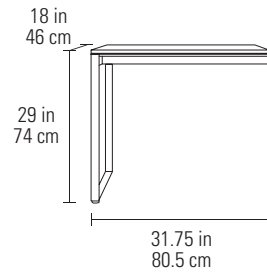

6222 CONSOLE DESK

- Slim profile suits many applications
- Suitable for use with laptop or desktop computers
- Full-width lined keyboard drawer

Dimensions 29H x 47.5 x 18 in
74H x 121 x 46 cm
Top Capacity 125 lbs | 56.5 kg
Weight 68.5 lbs | 31 kg

6223 WORK DESK

- Large desktop provides added workspace
- Optional Return 6224 can be mounted on the left or right side of the desk to create a corner or 'L' configuration
- Power strip mounting kit

Dimensions 29H x 60 x 22 in
74H x 152 x 56 cm
Top Capacity 150 lbs | 68 kg
Weight 76 lbs | 34 kg

Dimensions 29H x 31.75 x 18 in
74H x 80.5 x 46 cm
Top Capacity 125 lbs | 56.5 kg
Weight 33 lbs | 14.5 kg

The Work Desk's unique lower panel reverses so that wire management and a power strip (not included) can be mounted facing the front or back of the desk

Dimensions 29H x 56.25 x 18 in | 74H x 142.5 x 46 cm

Printer Compartment 16.75H x 17.25 x 16 in | 42.5H x 44 x 40 cm

Lateral File Drawer Capacity 60 lbs | 27 kg

Printer Tray Capacity 25 lbs | 11 kg

Weight 150 lbs | 68 kg