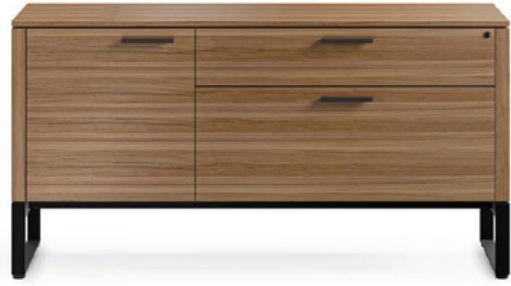

6227 MOBILE FILE

- Top supply drawer
- File drawer for letter/legal file folders
- Both drawers are secured with one lock
- Locking casters

Dimensions 22H x 15.5 x 18 in
56H x 39 x 46 cm

File Drawer Capacity 40 lbs | 18 kg

Weight 51 lbs | 23 kg

6220 MULTIFUNCTION CABINET

- Storage drawer and lateral file drawer that can accommodate letter and/or legal hanging file folders
- Both drawers are secured with one lock
- Removable access panel behind printer compartment may be left off for oversized printers
- Adjustable storage shelf

Dimensions 29H x 56.25 x 18 in | 74H x 142.5 x 46 cm

Printer Compartment 16.75H x 17.25 x 16 in | 42.5H x 44 x 40 cm

Lateral File Drawer Capacity 60 lbs | 27 kg

Printer Tray Capacity 25 lbs | 11 kg

Weight 150 lbs | 68 kg