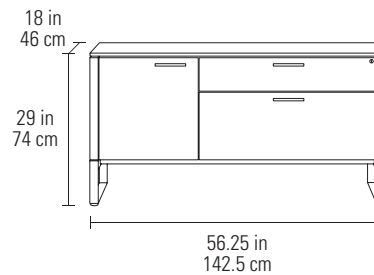

6223 WORK DESK

- Large desktop provides added workspace
- Optional Return 6224 can be mounted on the left or right side of the desk to create a corner or 'L' configuration
- Power strip mounting kit

Dimensions 29H x 60 x 22 in
74H x 152 x 56 cm
Top Capacity 150 lbs | 68 kg
Weight 76 lbs | 34 kg

Dimensions 29H x 31.75 x 18 in
74H x 80.5 x 46 cm
Top Capacity 125 lbs | 56.5 kg
Weight 33 lbs | 14.5 kg

The Work Desk's unique lower panel reverses so that wire management and a power strip (not included) can be mounted facing the front or back of the desk

Weight 51 lbs | 23 kg

Lower hanging file drawer for letter or legal sized files

6220 MULTIFUNCTION CABINET

- Storage drawer and lateral file drawer that can accommodate letter and/or legal hanging file folders
- Both drawers are secured with one lock
- Removable access panel behind printer compartment may be left off for oversized printers
- Adjustable storage shelf

Dimensions 29H x 56.25 x 18 in | 74H x 142.5 x 46 cm

Printer Compartment 16.75H x 17.25 x 16 in | 42.5H x 44 x 40 cm

Lateral File Drawer Capacity 60 lbs | 27 kg

Printer Tray Capacity 25 lbs | 11 kg

Weight 150 lbs | 68 kg