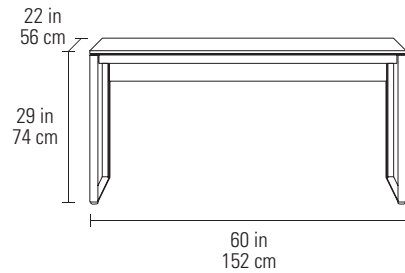

6222 CONSOLE DESK

- Slim profile suits many applications
- Suitable for use with laptop or desktop computers
- Full-width lined keyboard drawer

Dimensions 29H x 47.5 x 18 in
74H x 121 x 46 cm
Top Capacity 125 lbs | 56.5 kg
Weight 68.5 lbs | 31 kg

6223 WORK DESK

- Large desktop provides added workspace
- Optional Return 6224 can be mounted on the left or right side of the desk to create a corner or 'L' configuration
- Power strip mounting kit

Dimensions 29H x 60 x 22 in
74H x 152 x 56 cm
Top Capacity 150 lbs | 68 kg
Weight 76 lbs | 34 kg

Dimensions 29H x 31.75 x 18 in
74H x 80.5 x 46 cm
Top Capacity 125 lbs | 56.5 kg
Weight 33 lbs | 14.5 kg

The Work Desk's unique lower panel reverses so that wire management and a power strip (not included) can be mounted facing the front or back of the desk

Dimensions 29H x 56.25 x 18 in | 74H x 142.5 x 46 cm

Printer Compartment 16.75H x 17.25 x 16 in | 42.5H x 44 x 40 cm

Lateral File Drawer Capacity 60 lbs | 27 kg

Printer Tray Capacity 25 lbs | 11 kg

Weight 150 lbs | 68 kg