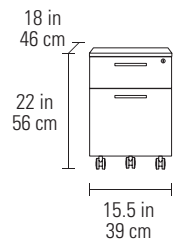

6227 MOBILE FILE

- Top supply drawer
- File drawer for letter/legal file folders
- Both drawers are secured with one lock
- Locking casters

Dimensions 22H x 15.5 x 18 in
56H x 39 x 46 cm

File Drawer Capacity 40 lbs | 18 kg

Weight 51 lbs | 23 kg

Lower hanging file drawer for letter or legal sized files