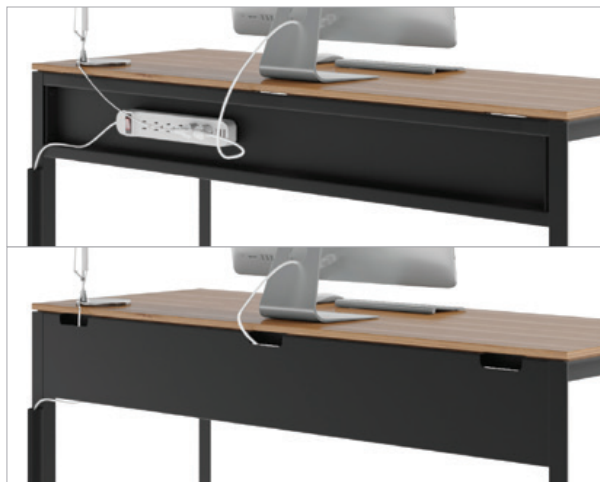

6224 RETURN

- Provides added workspace partnered with the Work Desk 6223
- Fully-finished on all sides
- Steel construction provides sturdy support
- Not compatible with Linea Desk 6221 or Console 6222

Dimensions 29H x 31.75 x 18 in
74H x 80.5 x 46 cm
Top Capacity 125 lbs | 56.5 kg
Weight 33 lbs | 14.5 kg

The Work Desk's unique lower panel reverses so that wire management and a power strip (not included) can be mounted facing the front or back of the desk