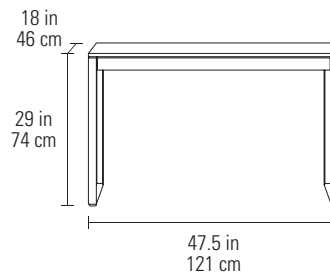

LINEA™ OFFICE

BD

LINEA™ OFFICE

DESIGN **MATTHEW WEATHERLY**

6221 DESK

- Full-width lined keyboard drawer
- Easy-access front and back panels
- Power management tray
- Integrated wire management

Dimensions 29H x 54 x 23.75 in
74H x 137 x 60 cm
Top Capacity 125 lbs | 56.5 kg
Weight 106 lbs | 48 kg

6222 CONSOLE DESK

- Slim profile suits many applications
- Suitable for use with laptop or desktop computers
- Full-width lined keyboard drawer

Dimensions 29H x 47.5 x 18 in
74H x 121 x 46 cm
Top Capacity 125 lbs | 56.5 kg
Weight 68.5 lbs | 31 kg

6223 WORK DESK

- Large desktop provides added workspace
- Optional Return 6224 can be mounted on the left or right side of the desk to create a corner or 'L' configuration
- Power strip mounting kit

Dimensions 29H x 60 x 22 in
74H x 152 x 56 cm
Top Capacity 150 lbs | 68 kg
Weight 76 lbs | 34 kg

Dimensions 29H x 31.75 x 18 in
74H x 80.5 x 46 cm
Top Capacity 125 lbs | 56.5 kg
Weight 33 lbs | 14.5 kg

The Work Desk's unique lower panel reverses so that wire management and a power strip (not included) can be mounted facing the front or back of the desk