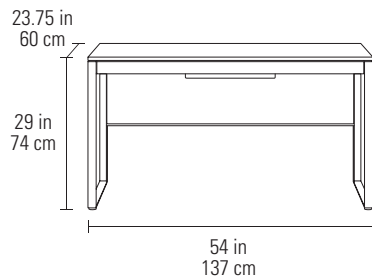

LINEA™ OFFICE

BD

LINEA™ OFFICE

DESIGN **MATTHEW WEATHERLY**

6221 DESK

- Full-width lined keyboard drawer
- Easy-access front and back panels
- Power management tray
- Integrated wire management

Dimensions 29H x 54 x 23.75 in
74H x 137 x 60 cm
Top Capacity 125 lbs | 56.5 kg
Weight 106 lbs | 48 kg

6222 CONSOLE DESK

- Slim profile suits many applications
- Suitable for use with laptop or desktop computers
- Full-width lined keyboard drawer

Dimensions 29H x 47.5 x 18 in
74H x 121 x 46 cm
Top Capacity 125 lbs | 56.5 kg
Weight 68.5 lbs | 31 kg

6223 WORK DESK

- Large desktop provides added workspace
- Optional Return 6224 can be mounted on the left or right side of the desk to create a corner or 'L' configuration
- Power strip mounting kit

Dimensions 29H x 60 x 22 in
74H x 152 x 56 cm
Top Capacity 150 lbs | 68 kg
Weight 76 lbs | 34 kg

Dimensions 29H x 31.75 x 18 in
74H x 80.5 x 46 cm
Top Capacity 125 lbs | 56.5 kg
Weight 33 lbs | 14.5 kg

The Work Desk's unique lower panel reverses so that wire management and a power strip (not included) can be mounted facing the front or back of the desk