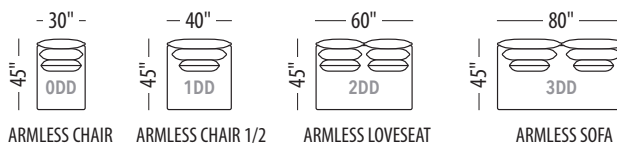

LE SAVOIE

- Available in all Trica fabrics. Not available in leather or faux leathers.
- Comes with metal legs, available in all powder coated finishes and in Brushed Steel.
- 26" x 26" feather and down pillows are included with deep seating modules.
- Throw pillows not included.

Seat height: 17"

Back/ Arm height: 29"

LE SAVOIE

- Available in all Trica fabrics. Not available in leather or faux leathers.
- Comes with metal legs, available in all powder coated finishes and in Brushed Steel.
- 26" x 26" feather and down pillows are included with deep seating configurations.
- Throw pillows not included.

Seat height: 17"

Back/ Arm height: 29"

Configuration #	Configuration #
<p>Configuration 0D Chair</p>	<p>Configuration 1D Chair 1/2</p>
<p>Configuration 2D Loveseat</p>	<p>Configuration 3D Sofa</p>
<p>Configuration 4D Sectional with 60" chaise</p>	<p>Configuration 5D Sectional with 60" chaise 1/2</p>
<p>Configuration 6D Sectional with 60" chaise</p>	<p>Configuration 7D Sectional with 60" chaise 1/2</p>

U.S. Patent No. 11,612,253 and other patents pending.

All shown dimensions are approximate.

LE SAVOIE

<p>Configuration 8D Sectional with 60" chaise</p>  <p>Left Right</p>	<p>Configuration 9D Sectional with 60" chaise 1/2</p>  <p>Left Right</p>
<p>Configuration 10D Sectional with 80" chaise</p>  <p>Left Right</p>	<p>Configuration 11D Sectional with 80" chaise 1/2</p>  <p>Left Right</p>
<p>Configuration 12D Sectional with 80" chaise</p>  <p>Left Right</p>	<p>Configuration 13D Sectional with 80" chaise 1/2</p>  <p>Left Right</p>
<p>Configuration 14D Sectional with pentagon chaise</p>  <p>Left Right</p>	<p>Configuration 15D Sectional with pentagon chaise</p>  <p>Left Right</p>
<p>Configuration 16D L-shaped sectional</p>  <p>Left Right</p>	<p>Configuration 17D L-shaped sectional</p>  <p>Left Right</p>