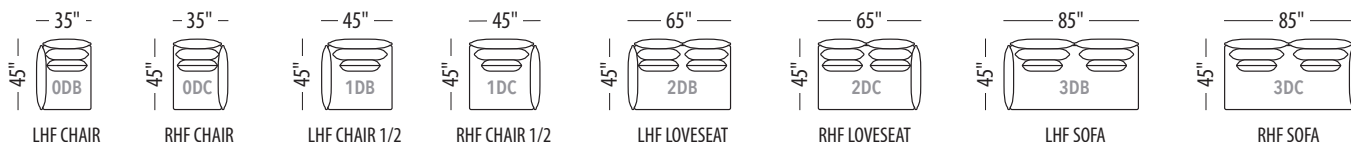

Seat height: 17"

Back/ Arm height: 29"

LE SAVOIE

- Available in all Trica fabrics. Not available in leather or faux leathers.
- Comes with metal legs, available in all powder coated finishes and in Brushed Steel.
- 26" x 26" feather and down pillows are included with deep seating configurations.
- Throw pillows not included.

Seat height: 17"

Back/ Arm height: 29"

Configuration #	Configuration #
<p>Configuration 0D Chair</p>	<p>Configuration 1D Chair 1/2</p>
<p>Configuration 2D Loveseat</p>	<p>Configuration 3D Sofa</p>
<p>Configuration 4D Sectional with 60" chaise</p>	<p>Configuration 5D Sectional with 60" chaise 1/2</p>
<p>Configuration 6D Sectional with 60" chaise</p>	<p>Configuration 7D Sectional with 60" chaise 1/2</p>

U.S. Patent No. 11,612,253 and other patents pending.

All shown dimensions are approximate.

LE SAVOIE

<p>Configuration 8D Sectional with 60" chaise</p>  <p>Left Right</p>	<p>Configuration 9D Sectional with 60" chaise 1/2</p>  <p>Left Right</p>
<p>Configuration 10D Sectional with 80" chaise</p>  <p>Left Right</p>	<p>Configuration 11D Sectional with 80" chaise 1/2</p>  <p>Left Right</p>
<p>Configuration 12D Sectional with 80" chaise</p>  <p>Left Right</p>	<p>Configuration 13D Sectional with 80" chaise 1/2</p>  <p>Left Right</p>
<p>Configuration 14D Sectional with pentagon chaise</p>  <p>Left Right</p>	<p>Configuration 15D Sectional with pentagon chaise</p>  <p>Left Right</p>
<p>Configuration 16D L-shaped sectional</p>  <p>Left Right</p>	<p>Configuration 17D L-shaped sectional</p>  <p>Left Right</p>