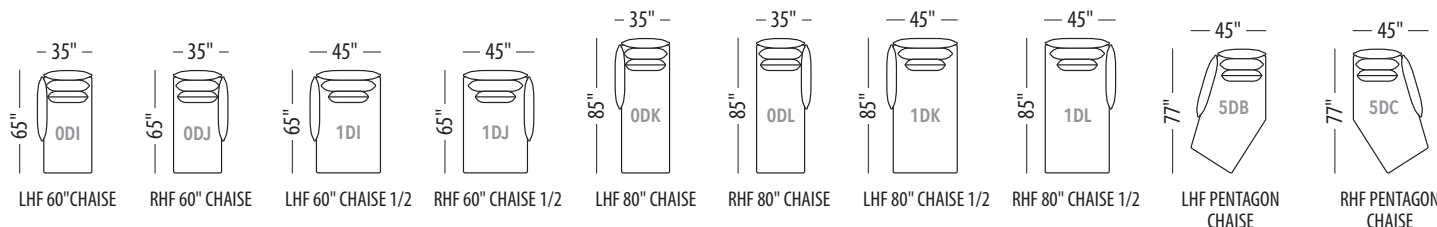

LE SAVOIE

- Available in all Trica fabrics. Not available in leather or faux leathers.
- Comes with metal legs, available in all powder coated finishes and in Brushed Steel.
- 26" x 26" feather and down pillows are included with deep seating modules.
- Throw pillows not included.

Seat height: 17"

Back/ Arm height: 29"

LE SAVOIE

- Available in all Trica fabrics. Not available in leather or faux leathers.
- Comes with metal legs, available in all powder coated finishes and in Brushed Steel.
- 26" x 26" feather and down pillows are included with deep seating configurations.
- Throw pillows not included.

Seat height: 17"

Back/ Arm height: 29"

Configuration #	Configuration #
<p>Configuration 0D Chair</p>	<p>Configuration 1D Chair 1/2</p>
<p>Configuration 2D Loveseat</p>	<p>Configuration 3D Sofa</p>
<p>Configuration 4D Sectional with 60" chaise</p>	<p>Configuration 5D Sectional with 60" chaise 1/2</p>
<p>Configuration 6D Sectional with 60" chaise</p>	<p>Configuration 7D Sectional with 60" chaise 1/2</p>

U.S. Patent No. 11,612,253 and other patents pending.

All shown dimensions are approximate.

LE SAVOIE

<p>Configuration 8D Sectional with 60" chaise</p>  <p>Left Right</p>	<p>Configuration 9D Sectional with 60" chaise 1/2</p>  <p>Left Right</p>
<p>Configuration 10D Sectional with 80" chaise</p>  <p>Left Right</p>	<p>Configuration 11D Sectional with 80" chaise 1/2</p>  <p>Left Right</p>
<p>Configuration 12D Sectional with 80" chaise</p>  <p>Left Right</p>	<p>Configuration 13D Sectional with 80" chaise 1/2</p>  <p>Left Right</p>
<p>Configuration 14D Sectional with pentagon chaise</p>  <p>Left Right</p>	<p>Configuration 15D Sectional with pentagon chaise</p>  <p>Left Right</p>
<p>Configuration 16D L-shaped sectional</p>  <p>Left Right</p>	<p>Configuration 17D L-shaped sectional</p>  <p>Left Right</p>