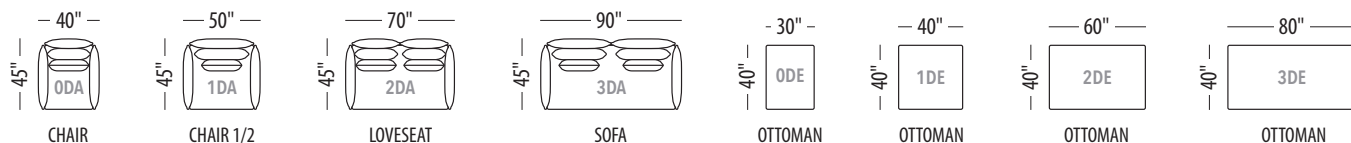

Seat height: 17"

Back/ Arm height: 29"

LE SAVOIE

- Available in all Trica fabrics. Not available in leather or faux leathers.
- Comes with metal legs, available in all powder coated finishes and in Brushed Steel.
- 26" x 26" feather and down pillows are included with deep seating configurations.
- Throw pillows not included.

Seat height: 17"

Back/ Arm height: 29"

Configuration #	Configuration #
<p>Configuration 0D Chair</p>	<p>Configuration 1D Chair 1/2</p>
<p>Configuration 2D Loveseat</p>	<p>Configuration 3D Sofa</p>
<p>Configuration 4D Sectional with 60" chaise</p>	<p>Configuration 5D Sectional with 60" chaise 1/2</p>
<p>Configuration 6D Sectional with 60" chaise</p>	<p>Configuration 7D Sectional with 60" chaise 1/2</p>

U.S. Patent No. 11,612,253 and other patents pending.

All shown dimensions are approximate.

LE SAVOIE

<p>Configuration 8D Sectional with 60" chaise</p>  <p>Left Right</p>	<p>Configuration 9D Sectional with 60" chaise 1/2</p>  <p>Left Right</p>
<p>Configuration 10D Sectional with 80" chaise</p>  <p>Left Right</p>	<p>Configuration 11D Sectional with 80" chaise 1/2</p>  <p>Left Right</p>
<p>Configuration 12D Sectional with 80" chaise</p>  <p>Left Right</p>	<p>Configuration 13D Sectional with 80" chaise 1/2</p>  <p>Left Right</p>
<p>Configuration 14D Sectional with pentagon chaise</p>  <p>Left Right</p>	<p>Configuration 15D Sectional with pentagon chaise</p>  <p>Left Right</p>
<p>Configuration 16D L-shaped sectional</p>  <p>Left Right</p>	<p>Configuration 17D L-shaped sectional</p>  <p>Left Right</p>