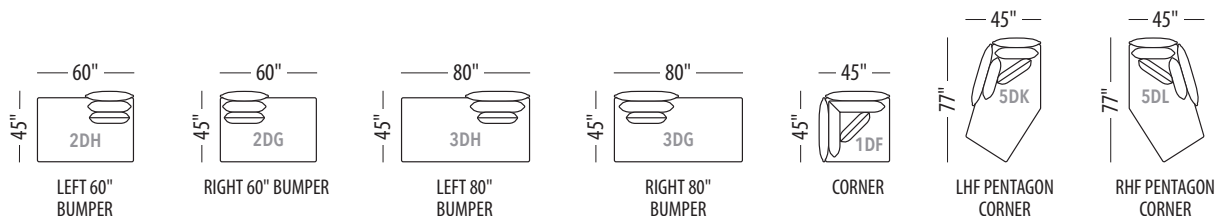

Seat height: 17"

Back/ Arm height: 29"

LE SAVOIE

- Available in all Trica fabrics. Not available in leather or faux leathers.
- Comes with metal legs, available in all powder coated finishes and in Brushed Steel.
- 26" x 26" feather and down pillows are included with deep seating configurations.
- Throw pillows not included.

Seat height: 17"

Back/ Arm height: 29"

Configuration #	Configuration #
<p>Configuration 0D Chair</p>	<p>Configuration 1D Chair 1/2</p>
<p>Configuration 2D Loveseat</p>	<p>Configuration 3D Sofa</p>
<p>Configuration 4D Sectional with 60" chaise</p>	<p>Configuration 5D Sectional with 60" chaise 1/2</p>
<p>Configuration 6D Sectional with 60" chaise</p>	<p>Configuration 7D Sectional with 60" chaise 1/2</p>

U.S. Patent No. 11,612,253 and other patents pending.

All shown dimensions are approximate.

LE SAVOIE

<p>Configuration 8D Sectional with 60" chaise</p>  <p>Left Right</p>	<p>Configuration 9D Sectional with 60" chaise 1/2</p>  <p>Left Right</p>
<p>Configuration 10D Sectional with 80" chaise</p>  <p>Left Right</p>	<p>Configuration 11D Sectional with 80" chaise 1/2</p>  <p>Left Right</p>
<p>Configuration 12D Sectional with 80" chaise</p>  <p>Left Right</p>	<p>Configuration 13D Sectional with 80" chaise 1/2</p>  <p>Left Right</p>
<p>Configuration 14D Sectional with pentagon chaise</p>  <p>Left Right</p>	<p>Configuration 15D Sectional with pentagon chaise</p>  <p>Left Right</p>
<p>Configuration 16D L-shaped sectional</p>  <p>Left Right</p>	<p>Configuration 17D L-shaped sectional</p>  <p>Left Right</p>