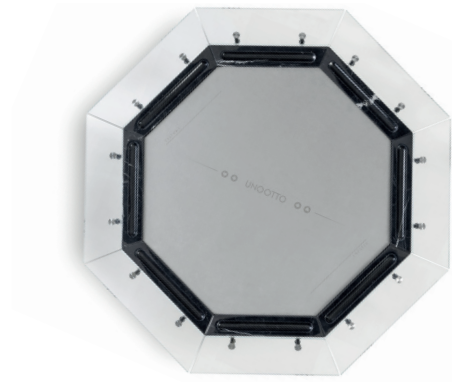

Unootto Marble

156 cm

61"

76 cm (h)

30"

156 cm

61"

156 cm

61"

MATERIALS

Low-iron glass frame
Chrome finished metal legs and components
Marble top structure
Alcantara® playing surface

PRODUCT WEIGHT

110 Kg / 242.5 lbs

PACKAGING INFORMATION

142 cm x 142 cm x 40 cm (h)
60" x 60" x 16" (h)
205 kg / 452 lbs

SELECTED MARBLE

Bianco di Carrara

Bardiglio Nuvolato

Nero Frabosa

ALSO AVAILABLE IN

10 Players
234 cm x 156 cm x 76 cm (h)
92" x 61.4" x 30" (h)
140Kg / 309lbs

DETAILS

Chrome finished metal leg