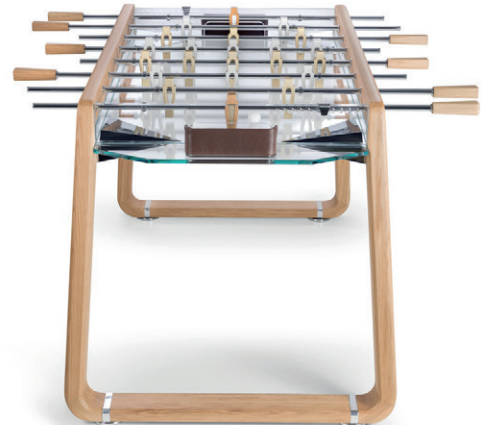

## Derby di Milano

153,2cm

60,3 in

85,8 cm

33,8 in

88,5 cm

34,8 in

### MATERIALS

Wood structure  
Glass playing field  
Chrome finished metal components  
Anodized aluminum players  
Leather goal