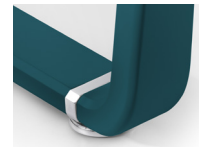

## Lacquered Wood Selected Colors

White RAL

Traffic Grey RAL

Stone Grey RAL

Black RAL

Orange Brown RAL

Wine Red RAL

Sapphire Blue RAL