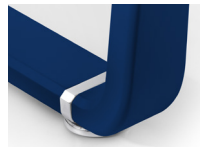

## Lacquered Wood Selected Colors

White RAL

Traffic Grey RAL

Stone Grey RAL

Black RAL

Orange Brown RAL

Wine Red RAL

Sapphire Blue RAL