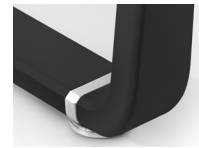

## Lacquered Wood Selected Colors

White RAL

Traffic Grey RAL

Stone Grey RAL

Black RAL

Orange Brown RAL

Wine Red RAL

Sapphire Blue RAL