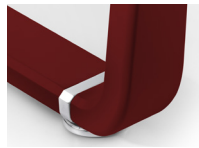

## Lacquered Wood Selected Colors

White RAL

Traffic Grey RAL

Stone Grey RAL

Black RAL

Orange Brown RAL

Wine Red RAL

Sapphire Blue RAL