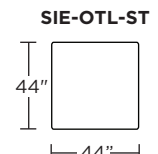

Please use actual leather, fabric, Crypton®, Sunbrella® and Ultrasuede® swatches when specifying furniture as the colors shown may vary due to the printing process.

SIENA

Studio:

Grand:

Studio:

Grand:

Scale: 1/8 inch = 1 foot
All dimensions are approximate and subject to change.
Specify components from the sitting position.