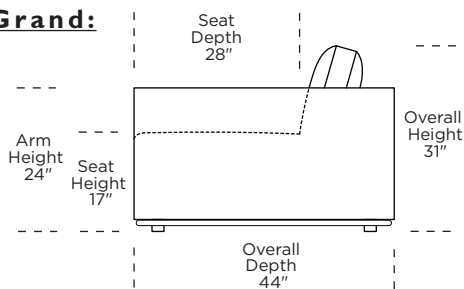

Please use actual leather, fabric, Crypton®, Sunbrella® and Ultrasuede® swatches when specifying furniture as the colors shown may vary due to the printing process.

SIENA

Studio:

Grand:

Studio:

Grand:

Scale: 1/8 inch = 1 foot
All dimensions are approximate and subject to change.
Specify components from the sitting position.