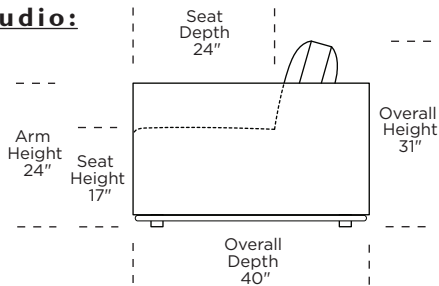

Please use actual leather, fabric, Crypton®, Sunbrella® and Ultrasuede® swatches when specifying furniture as the colors shown may vary due to the printing process.

SIENA

Studio:

Grand:

Studio:

Grand:

Scale: 1/8 inch = 1 foot
All dimensions are approximate and subject to change.
Specify components from the sitting position.