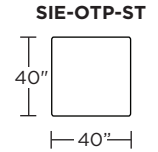

Please use actual leather, fabric, Crypton®, Sunbrella® and Ultrasuede® swatches when specifying furniture as the colors shown may vary due to the printing process.

SIENA

Studio:

Grand:

Studio:

Grand:

Scale: 1/8 inch = 1 foot
All dimensions are approximate and subject to change.
Specify components from the sitting position.