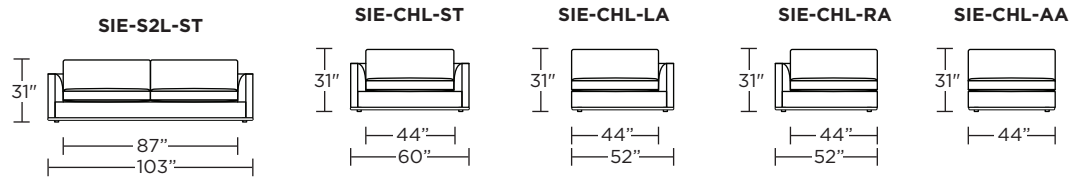

Please use actual leather, fabric, Crypton®, Sunbrella® and Ultrasuede® swatches when specifying furniture as the colors shown may vary due to the printing process.

SIENA

Studio:

Grand:

Studio:

Grand:

Scale: 1/8 inch = 1 foot
All dimensions are approximate and subject to change.
Specify components from the sitting position.