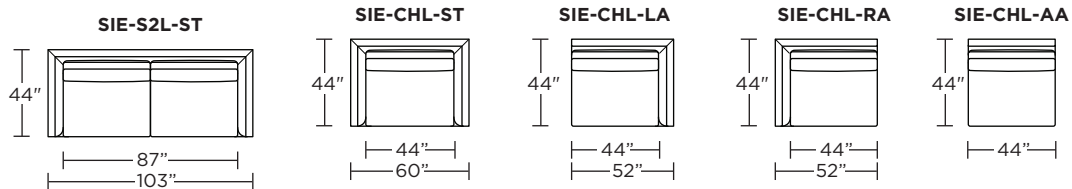

Please use actual leather, fabric, Crypton®, Sunbrella® and Ultrasuede® swatches when specifying furniture as the colors shown may vary due to the printing process.

SIENA

Studio:

Grand:

Studio:

Grand:

Scale: 1/8 inch = 1 foot
All dimensions are approximate and subject to change.
Specify components from the sitting position.