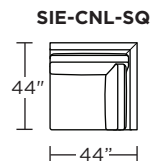

Please use actual leather, fabric, Crypton®, Sunbrella® and Ultrasuede® swatches when specifying furniture as the colors shown may vary due to the printing process.

SIENA

Studio:

Grand:

Studio:

Grand:

Scale: 1/8 inch = 1 foot
All dimensions are approximate and subject to change.
Specify components from the sitting position.