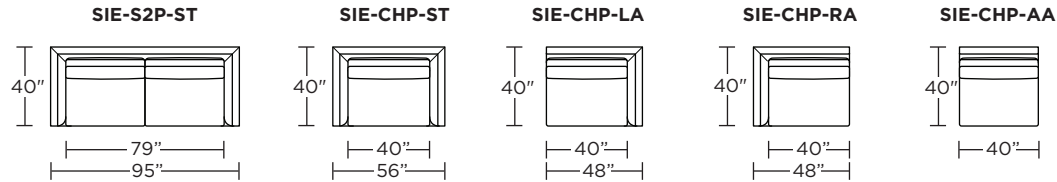

Please use actual leather, fabric, Crypton®, Sunbrella® and Ultrasuede® swatches when specifying furniture as the colors shown may vary due to the printing process.

SIENA

Studio:

Grand:

Studio:

Grand:

Scale: 1/8 inch = 1 foot
All dimensions are approximate and subject to change.
Specify components from the sitting position.