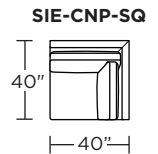

Please use actual leather, fabric, Crypton®, Sunbrella® and Ultrasuede® swatches when specifying furniture as the colors shown may vary due to the printing process.

SIENA

Studio:

Grand:

Studio:

Grand:

Scale: 1/8 inch = 1 foot
All dimensions are approximate and subject to change.
Specify components from the sitting position.