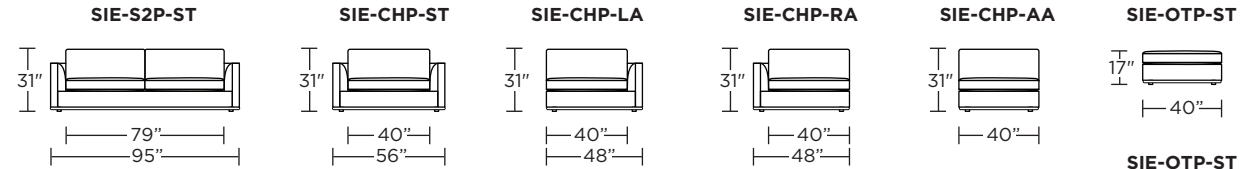

Please use actual leather, fabric, Crypton®, Sunbrella® and Ultrasuede® swatches when specifying furniture as the colors shown may vary due to the printing process.

SIENA

Studio:

Grand:

Studio:

Grand:

Scale: 1/8 inch = 1 foot
All dimensions are approximate and subject to change.
Specify components from the sitting position.