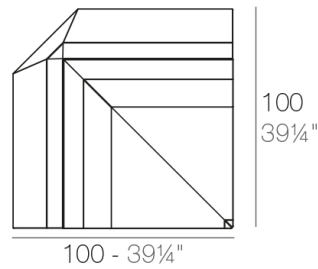

Info

Description

Made of polyethylene resin by rotational moulding. 100% Recyclable. Item suitable for indoor and outdoor use. Available in different finishes.

Modules

FAZ Sofá Módulo Izquierdo
FAZ Sectional Sofa Left

FAZ Sofá Módulo Derecho
FAZ Sectional Sofa Right

FAZ Sofá Módulo Central
FAZ Sectional Sofa Armless

FAZ Sofá Módulo Esquina 90°
FAZ Sectional Sofa Corner 90°

FAZ Sofá Módulo Esquina 45°
FAZ Sectional Sofa Corner 45°