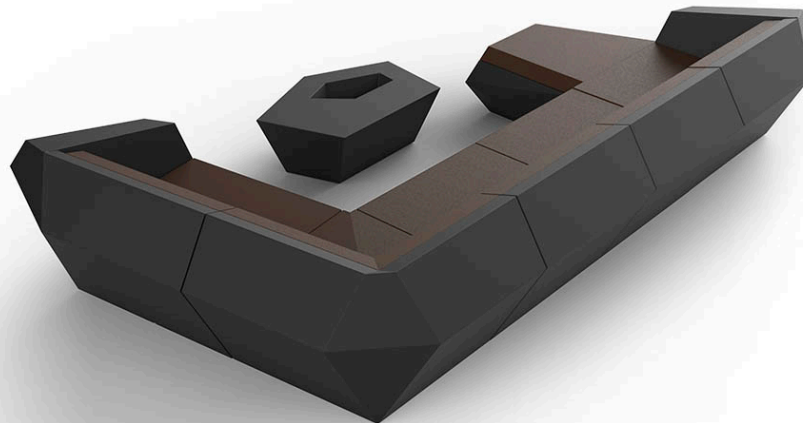

Faz modular sofa

by Ramón Esteve

Faz is a minimalist collection of modern outdoor furniture and planters designed by Ramón Esteve for Vondom. He is the architect of harmony, serenity, timelessness and universality, and he has created mineral and emphatic shapes that make Faz a design that contextualizes with homes and installations. An ambience, encircling as a result of the blissful combination of the material and lighting, so that the sole sensation would be its fusion.

Info

Description

Made of polyethylene resin by rotational moulding. 100% Recyclable. Item suitable for indoor and outdoor use. Available in different finishes.

Modules

FAZ Sofá Módulo Izquierdo
FAZ Sectional Sofa Left