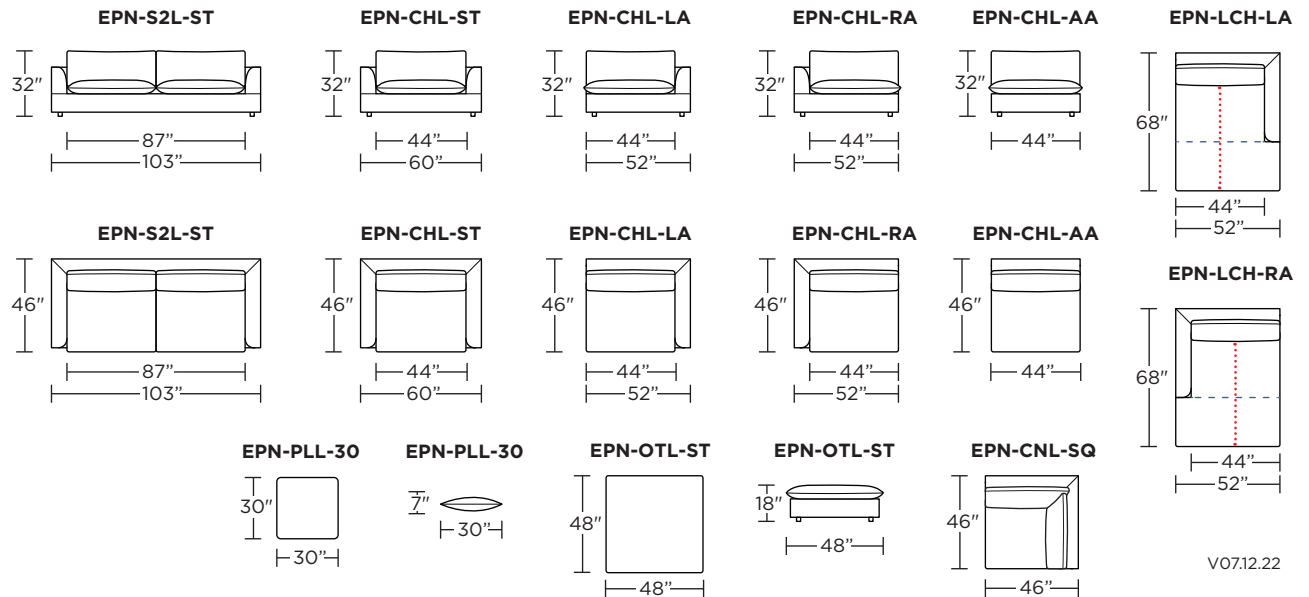

AMERICAN LEATHER® SOFAS & SECTIONALS COLLECTION

Standard Features:

- Advanced unidirectional suspension system
- Premium high-density, high-resiliency foam seat cushions with memory foam inserts encased in down
- Premium down-filled back cushions
- Loose back and seat cushions
- Single-needle top-stitch
- Lifetime warranty on frame and suspension

Options:

- Down toss pillows available separately; Use EPN-PLP-26 for Studio pillows or EPN-PLL-30 for Grand pillows

Please use actual leather, fabric, Crypton®, Sunbrella® and Ultrasuede® swatches when specifying furniture as the colors shown may vary due to the printing process.

ESPEN

Studio:

Grand:

Studio:

Grand:

V07.12.22

Scale: 1/8 inch = 1 foot