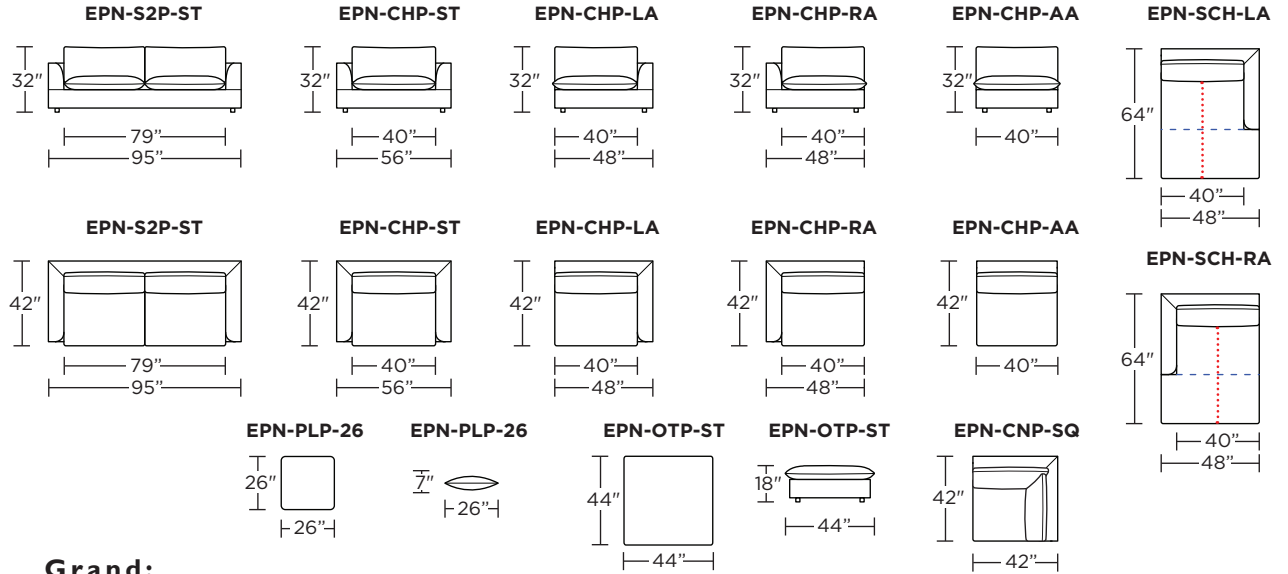

AMERICAN LEATHER® SOFAS & SECTIONALS COLLECTION

Standard Features:

- Advanced unidirectional suspension system
- Premium high-density, high-resiliency foam seat cushions with memory foam inserts encased in down
- Premium down-filled back cushions
- Loose back and seat cushions
- Single-needle top-stitch
- Lifetime warranty on frame and suspension

Options:

- Down toss pillows available separately; Use EPN-PLP-26 for Studio pillows or EPN-PLL-30 for Grand pillows

Please use actual leather, fabric, Crypton®, Sunbrella® and Ultrasuede® swatches when specifying furniture as the colors shown may vary due to the printing process.

ESPEN

Studio:

Grand: