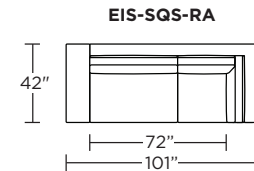

****Note:** Must select a leather for micro-welt trim. Fabric welt is not available.

Note:

Dashed horizontal line (- - -) and dotted vertical line (· · · · ·) indicates seam on leather and Ultrasuede®.
Dotted vertical line (· · · · ·) indicates seam on up the roll fabrics.
Seams are eliminated with railroaded fabrics.

Scale: 1/8 inch = 1 foot
All dimensions are approximate and subject to change.
Specify components from the sitting position.