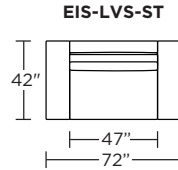

****Note:** Must select a leather for micro-welt trim. Fabric welt is not available.

Note:

Dashed horizontal line (- - -) and dotted vertical line (· · · · ·) indicates seam on leather and Ultrasuede®.
Dotted vertical line (· · · · ·) indicates seam on up the roll fabrics.
Seams are eliminated with railroaded fabrics.

Scale: 1/8 inch = 1 foot
All dimensions are approximate and subject to change.
Specify components from the sitting position.