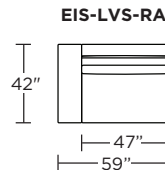

****Note:** Must select a leather for micro-welt trim. Fabric welt is not available.

Note:

Dashed horizontal line (- - -) and dotted vertical line (· · · · ·) indicates seam on leather and Ultrasuede®.
Dotted vertical line (· · · · ·) indicates seam on up the roll fabrics.
Seams are eliminated with railroaded fabrics.

Scale: 1/8 inch = 1 foot
All dimensions are approximate and subject to change.
Specify components from the sitting position.