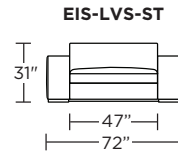

****Note:** Must select a leather for micro-welt trim. Fabric welt is not available.

Note:

Dashed horizontal line (- - -) and dotted vertical line (· · · · ·) indicates seam on leather and Ultrasuede®.
Dotted vertical line (· · · · ·) indicates seam on up the roll fabrics.
Seams are eliminated with railroaded fabrics.

Scale: 1/8 inch = 1 foot
All dimensions are approximate and subject to change.
Specify components from the sitting position.