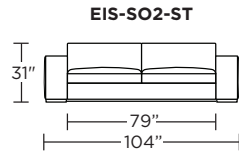

****Note:** Must select a leather for micro-welt trim. Fabric welt is not available.

Note:

Dashed horizontal line (- - -) and dotted vertical line (· · · · ·) indicates seam on leather and Ultrasuede®.
Dotted vertical line (· · · · ·) indicates seam on up the roll fabrics.
Seams are eliminated with railroaded fabrics.

Scale: 1/8 inch = 1 foot
All dimensions are approximate and subject to change.
Specify components from the sitting position.