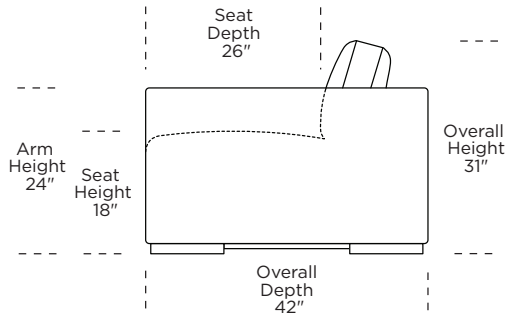

****Note:** Must select a leather for micro-welt trim. Fabric welt is not available.

Note:

Dashed horizontal line (- - -) and dotted vertical line (· · · · ·) indicates seam on leather and Ultrasuede®.
Dotted vertical line (· · · · ·) indicates seam on up the roll fabrics.
Seams are eliminated with railroaded fabrics.

Scale: 1/8 inch = 1 foot
All dimensions are approximate and subject to change.
Specify components from the sitting position.