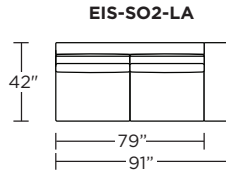

****Note:** Must select a leather for micro-welt trim. Fabric welt is not available.

Note:

Dashed horizontal line (- - -) and dotted vertical line (· · · · ·) indicates seam on leather and Ultrasuede®.
Dotted vertical line (· · · · ·) indicates seam on up the roll fabrics.
Seams are eliminated with railroaded fabrics.