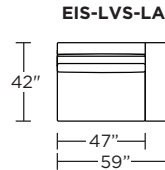

****Note:** Must select a leather for micro-welt trim. Fabric welt is not available.

Note:

Dashed horizontal line (- - -) and dotted vertical line (· · · · ·) indicates seam on leather and Ultrasuede®.
Dotted vertical line (· · · · ·) indicates seam on up the roll fabrics.
Seams are eliminated with railroaded fabrics.

Scale: 1/8 inch = 1 foot
All dimensions are approximate and subject to change.
Specify components from the sitting position.