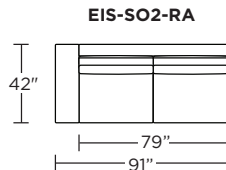

****Note:** Must select a leather for micro-welt trim. Fabric welt is not available.

Note:

Dashed horizontal line (- - -) and dotted vertical line (· · · · ·) indicates seam on leather and Ultrasuede®.
Dotted vertical line (· · · · ·) indicates seam on up the roll fabrics.
Seams are eliminated with railroaded fabrics.