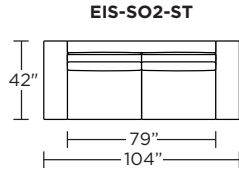

****Note:** Must select a leather for micro-welt trim. Fabric welt is not available.

Note:

Dashed horizontal line (- - -) and dotted vertical line (· · · · ·) indicates seam on leather and Ultrasuede®.
Dotted vertical line (· · · · ·) indicates seam on up the roll fabrics.
Seams are eliminated with railroaded fabrics.

Scale: 1/8 inch = 1 foot
All dimensions are approximate and subject to change.
Specify components from the sitting position.