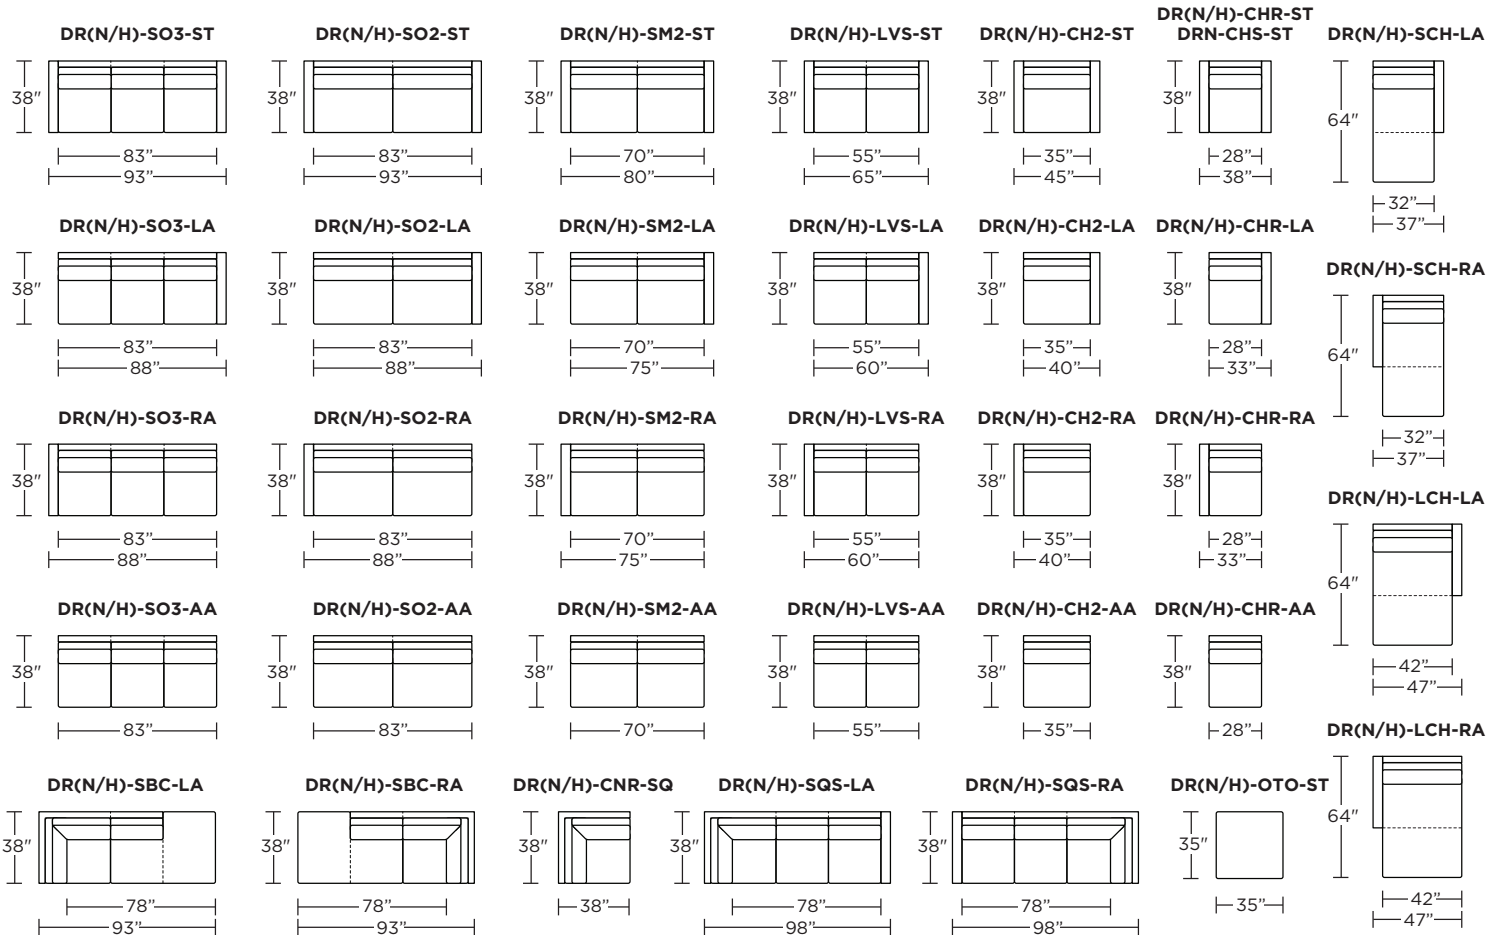

### Doran Low Leg (DRN):

## DORAN

**DRN = LOW LEG**  
**DRH = HIGH LEG**

V10.27.21

Scale: 1/8 inch = 1 foot  
All dimensions are approximate and subject to change.  
Specify components from the sitting position.