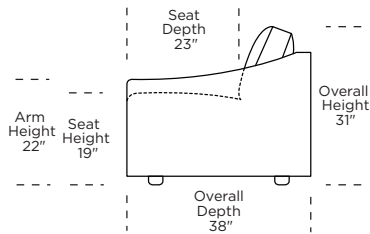

AMERICAN LEATHER® SOFAS & SECTIONALS COLLECTION

Standard Features:

Advanced unidirectional suspension system
Premium high-density, high-resiliency foam seat cushions
Loose back and seat cushions
Single-needle top-stitch
Lifetime warranty on frame and suspension
Quick-ship delivery

Options:

Loose knife-edge back cushions
High leg Doran available with wood leg in Acorn, Espresso or Walnut finish
High leg Doran available with metal leg in Brushed Stainless finish
Back and seat cushion decorative detail options: Plain or Tufted detail not available with knife-edge back cushion option)
Premium high-density, high-resiliency foam seat cushions with memory foam inserts encased in down

Please use actual leather, fabric, Crypton®, Sunbrella® and Ultrasuede® swatches when specifying furniture as the colors shown may vary due to the printing process.

Doran Low Leg (DRN):