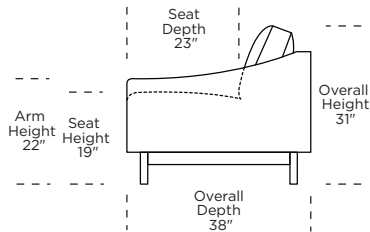

Doran High Leg (DRH):

Note: Dotted line indicates seam on leather, Ultrasuede® and up the roll fabrics. Seams are eliminated with railroaded fabrics.