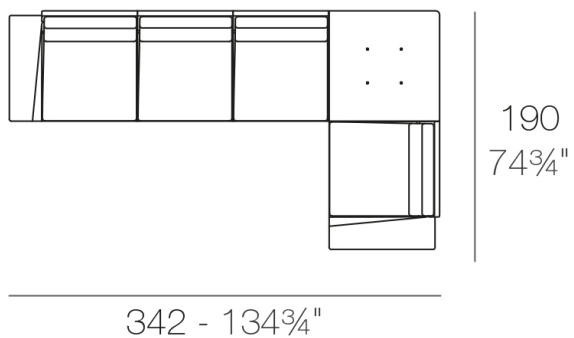

Modules

DELTA Sofá Modular 2 plazas
DELTA Sectinal Sofa 2 seats

DELTA Sofá Modular 4 plazas
DELTA Sectinal Sofa 4 seats

DELTA Sofá 2 plazas + mesa
DELTA Sofa 2 seats + table

DELTA Sofá 4 plazas + mesa
DELTA Sofa 4 seats + table

266 - 104 3/4"

DELTA Sofá 3 plazas - Derecho
DELTA Sofa 3 seats - Right

266 - 104 3/4"

DELTA Sofá 3 plazas - Izquierdo
DELTA Sofa 3 seats - Left

266 - 104 3/4"

DELTA Sofá 4 plazas
DELTA Sofa 4 seats

342 - 134 3/4"

DELTA Sofá 4 plazas - Derecho
DELTA Sofa 4 seats - Right

DELTA Sofá 4 plazas - Izquierdo
DELTA Sofa 4 seats - Left

DELTA Sofá 5 plazas - Derecho
DELTA Sofa 5 seats - Right

DELTA Sofá 5 plazas - Izquierdo
DELTA Sofa 5 seats - Left