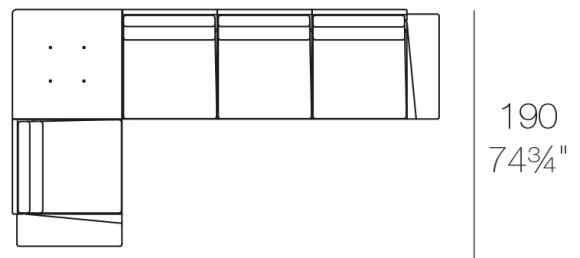

Modules

DELTA Sofá Modular 2 plazas
DELTA Sectinal Sofa 2 seats

DELTA Sofá Modular 4 plazas
DELTA Sectinal Sofa 4 seats

DELTA Sofá 2 plazas + mesa
DELTA Sofa 2 seats + table

DELTA Sofá 4 plazas + mesa
DELTA Sofa 4 seats + table

266 - 104 3/4"

DELTA Sofá 3 plazas - Derecho
DELTA Sofa 3 seats - Right

266 - 104 3/4"

DELTA Sofá 3 plazas - Izquierdo
DELTA Sofa 3 seats - Left

266 - 104 3/4"

DELTA Sofá 4 plazas
DELTA Sofa 4 seats

342 - 134 3/4"

DELTA Sofá 4 plazas - Derecho
DELTA Sofa 4 seats - Right

DELTA Sofá 4 plazas - Izquierdo
DELTA Sofa 4 seats - Left

DELTA Sofá 5 plazas - Derecho
DELTA Sofa 5 seats - Right

DELTA Sofá 5 plazas - Izquierdo
DELTA Sofa 5 seats - Left