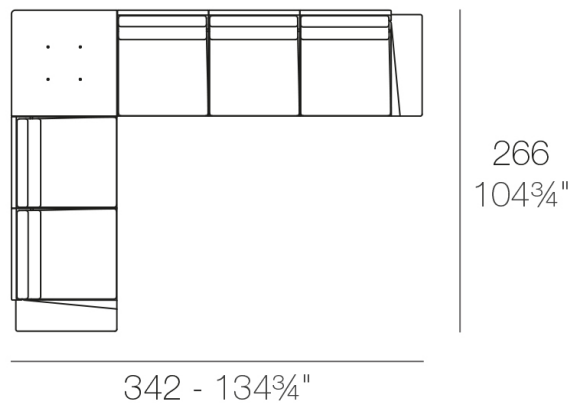

Modules

DELTA Sofá Modular 2 plazas
DELTA Sectinal Sofa 2 seats

DELTA Sofá Modular 4 plazas
DELTA Sectinal Sofa 4 seats

DELTA Sofá 2 plazas + mesa
DELTA Sofa 2 seats + table

DELTA Sofá 4 plazas + mesa
DELTA Sofa 4 seats + table

266 - 104 3/4"

DELTA Sofá 3 plazas - Derecho
DELTA Sofa 3 seats - Right

266 - 104 3/4"

DELTA Sofá 3 plazas - Izquierdo
DELTA Sofa 3 seats - Left

266 - 104 3/4"

DELTA Sofá 4 plazas
DELTA Sofa 4 seats

342 - 134 3/4"

DELTA Sofá 4 plazas - Derecho
DELTA Sofa 4 seats - Right

DELTA Sofá 4 plazas - Izquierdo
DELTA Sofa 4 seats - Left

DELTA Sofá 5 plazas - Derecho
DELTA Sofa 5 seats - Right

DELTA Sofá 5 plazas - Izquierdo
DELTA Sofa 5 seats - Left