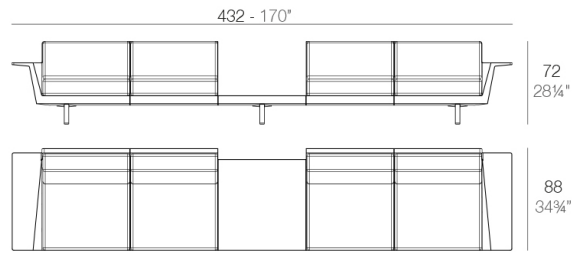

Modules

DELTA Sofá Modular 2 plazas
DELTA Sectinal Sofa 2 seats

DELTA Sofá Modular 4 plazas
DELTA Sectinal Sofa 4 seats

DELTA Sofá 2 plazas + mesa
DELTA Sofa 2 seats + table

DELTA Sofá 4 plazas + mesa
DELTA Sofa 4 seats + table

266 - 104 3/4"

DELTA Sofá 3 plazas - Derecho
DELTA Sofa 3 seats - Right

266 - 104 3/4"

DELTA Sofá 3 plazas - Izquierdo
DELTA Sofa 3 seats - Left

266 - 104 3/4"

DELTA Sofá 4 plazas
DELTA Sofa 4 seats

342 - 134 3/4"

DELTA Sofá 4 plazas - Derecho
DELTA Sofa 4 seats - Right

DELTA Sofá 4 plazas - Izquierdo
DELTA Sofa 4 seats - Left

DELTA Sofá 5 plazas - Derecho
DELTA Sofa 5 seats - Right

DELTA Sofá 5 plazas - Izquierdo
DELTA Sofa 5 seats - Left