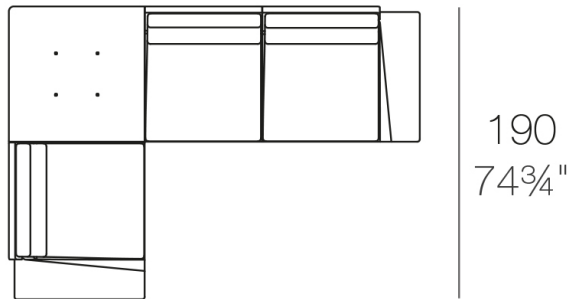

Modules

DELTA Sofá Modular 2 plazas
DELTA Sectinal Sofa 2 seats

DELTA Sofá Modular 4 plazas
DELTA Sectinal Sofa 4 seats

DELTA Sofá 2 plazas + mesa
DELTA Sofa 2 seats + table

DELTA Sofá 4 plazas + mesa
DELTA Sofa 4 seats + table

266 - 104 3/4"

DELTA Sofá 3 plazas - Derecho
DELTA Sofa 3 seats - Right

266 - 104 3/4"

DELTA Sofá 3 plazas - Izquierdo
DELTA Sofa 3 seats - Left

266 - 104 3/4"

DELTA Sofá 4 plazas
DELTA Sofa 4 seats

342 - 134 3/4"

DELTA Sofá 4 plazas - Derecho
DELTA Sofa 4 seats - Right

DELTA Sofá 4 plazas - Izquierdo
DELTA Sofa 4 seats - Left

DELTA Sofá 5 plazas - Derecho
DELTA Sofa 5 seats - Right

DELTA Sofá 5 plazas - Izquierdo
DELTA Sofa 5 seats - Left