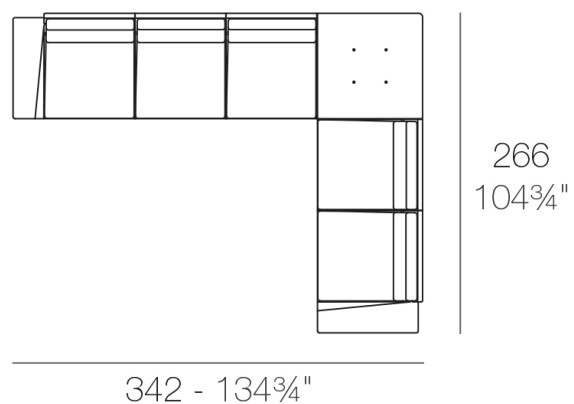

Modules

DELTA Sofá Modular 2 plazas
DELTA Sectinal Sofa 2 seats

DELTA Sofá Modular 4 plazas
DELTA Sectinal Sofa 4 seats

DELTA Sofá 2 plazas + mesa
DELTA Sofa 2 seats + table

DELTA Sofá 4 plazas + mesa
DELTA Sofa 4 seats + table

266 - 104 3/4"

DELTA Sofá 3 plazas - Derecho
DELTA Sofa 3 seats - Right

266 - 104 3/4"

DELTA Sofá 3 plazas - Izquierdo
DELTA Sofa 3 seats - Left

266 - 104 3/4"

DELTA Sofá 4 plazas
DELTA Sofa 4 seats

342 - 134 3/4"

DELTA Sofá 4 plazas - Derecho
DELTA Sofa 4 seats - Right

DELTA Sofá 4 plazas - Izquierdo
DELTA Sofa 4 seats - Left

DELTA Sofá 5 plazas - Derecho
DELTA Sofa 5 seats - Right

DELTA Sofá 5 plazas - Izquierdo
DELTA Sofa 5 seats - Left