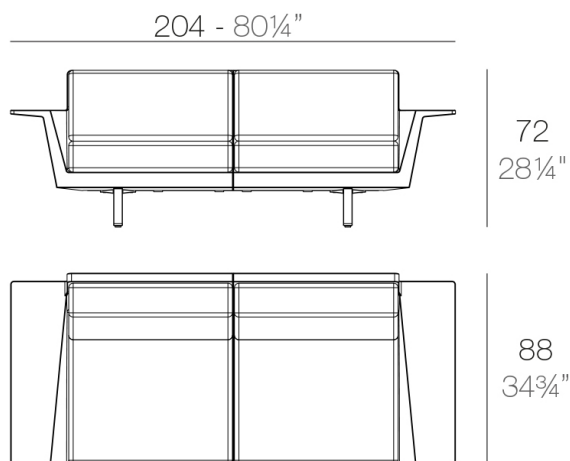

Modular sofa made of polyethylene resin by rotational moulding with tubular structure made of aluminium and legs made of cast aluminium. 100% Recyclable. Item suitable for indoor and outdoor use. Available in different finishes.

Modules

DELTA Sofá Modular 2 plazas
DELTA Sectinal Sofa 2 seats

DELTA Sofá Modular 4 plazas
DELTA Sectinal Sofa 4 seats

DELTA Sofá 2 plazas + mesa
DELTA Sofa 2 seats + table

DELTA Sofá 4 plazas + mesa
DELTA Sofa 4 seats + table

266 - 104 3/4"

DELTA Sofá 3 plazas - Derecho
DELTA Sofa 3 seats - Right

266 - 104 3/4"

DELTA Sofá 3 plazas - Izquierdo
DELTA Sofa 3 seats - Left

266 - 104 3/4"

DELTA Sofá 4 plazas
DELTA Sofa 4 seats

342 - 134 3/4"

DELTA Sofá 4 plazas - Derecho
DELTA Sofa 4 seats - Right

DELTA Sofá 4 plazas - Izquierdo
DELTA Sofa 4 seats - Left

DELTA Sofá 5 plazas - Derecho
DELTA Sofa 5 seats - Right

DELTA Sofá 5 plazas - Izquierdo
DELTA Sofa 5 seats - Left