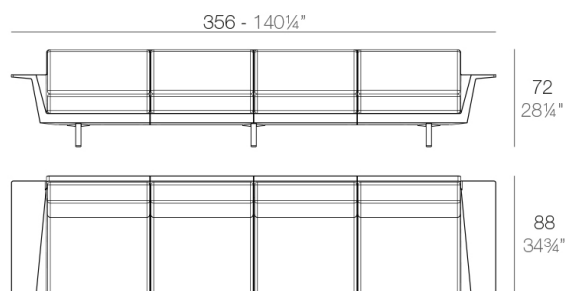

Modules

DELTA Sofá Modular 2 plazas
DELTA Sectinal Sofa 2 seats

DELTA Sofá Modular 4 plazas
DELTA Sectinal Sofa 4 seats

DELTA Sofá 2 plazas + mesa
DELTA Sofa 2 seats + table

DELTA Sofá 4 plazas + mesa
DELTA Sofa 4 seats + table

266 - 104 3/4"

DELTA Sofá 3 plazas - Derecho
DELTA Sofa 3 seats - Right

266 - 104 3/4"

DELTA Sofá 3 plazas - Izquierdo
DELTA Sofa 3 seats - Left

266 - 104 3/4"

DELTA Sofá 4 plazas
DELTA Sofa 4 seats

342 - 134 3/4"