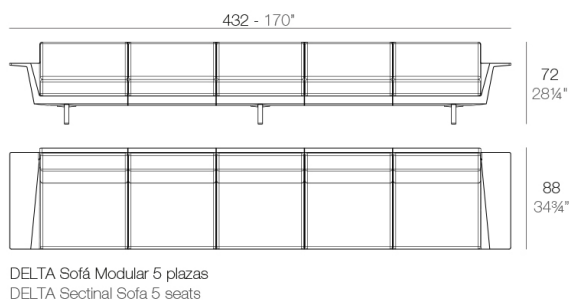

Modules

DELTA Sofá Modular 2 plazas
DELTA Sectinal Sofa 2 seats

DELTA Sofá Modular 4 plazas
DELTA Sectinal Sofa 4 seats

DELTA Sofá 2 plazas + mesa
DELTA Sofa 2 seats + table

DELTA Sofá 4 plazas + mesa
DELTA Sofa 4 seats + table

266 - 104 3/4"

DELTA Sofá 3 plazas - Derecho
DELTA Sofa 3 seats - Right

266 - 104 3/4"

DELTA Sofá 3 plazas - Izquierdo
DELTA Sofa 3 seats - Left

266 - 104 3/4"

DELTA Sofá 4 plazas
DELTA Sofa 4 seats

342 - 134 3/4"

DELTA Sofá 4 plazas - Derecho
DELTA Sofa 4 seats - Right

DELTA Sofá 4 plazas - Izquierdo
DELTA Sofa 4 seats - Left

DELTA Sofá 5 plazas - Derecho
DELTA Sofa 5 seats - Right

DELTA Sofá 5 plazas - Izquierdo
DELTA Sofa 5 seats - Left