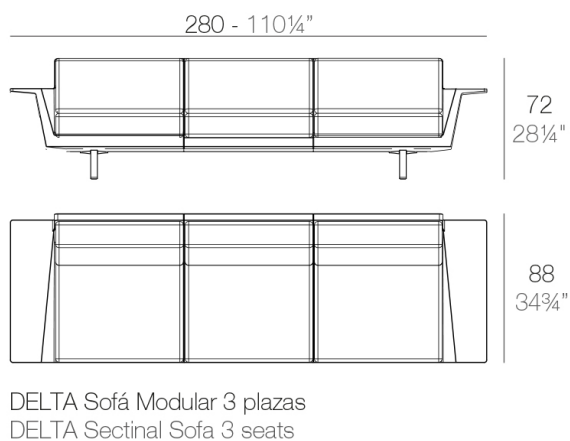

Modules

DELTA Sofá Modular 2 plazas
DELTA Sectinal Sofa 2 seats

DELTA Sofá Modular 4 plazas
DELTA Sectinal Sofa 4 seats

DELTA Sofá 2 plazas + mesa
DELTA Sofa 2 seats + table

DELTA Sofá 4 plazas + mesa
DELTA Sofa 4 seats + table

266 - 104 3/4"

DELTA Sofá 3 plazas - Derecho
DELTA Sofa 3 seats - Right

266 - 104 3/4"

DELTA Sofá 3 plazas - Izquierdo
DELTA Sofa 3 seats - Left

266 - 104 3/4"

DELTA Sofá 4 plazas
DELTA Sofa 4 seats

342 - 134 3/4"

DELTA Sofá 4 plazas - Derecho
DELTA Sofa 4 seats - Right

DELTA Sofá 4 plazas - Izquierdo
DELTA Sofa 4 seats - Left

DELTA Sofá 5 plazas - Derecho
DELTA Sofa 5 seats - Right

DELTA Sofá 5 plazas - Izquierdo
DELTA Sofa 5 seats - Left