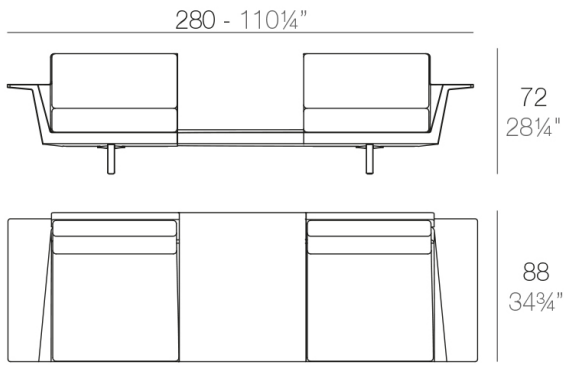

Modular sofa made of polyethylene resin by rotational moulding with tubular structure made of aluminium and legs made of cast aluminium. 100% Recyclable. Item suitable for indoor and outdoor use. Available in different finishes.

Modules

DELTA Sofá Modular 2 plazas
DELTA Sectinal Sofa 2 seats

DELTA Sofá Modular 4 plazas
DELTA Sectinal Sofa 4 seats

DELTA Sofá 2 plazas + mesa
DELTA Sofa 2 seats + table

DELTA Sofá 4 plazas + mesa
DELTA Sofa 4 seats + table

266 - 104 3/4"

DELTA Sofá 3 plazas - Derecho
DELTA Sofa 3 seats - Right

266 - 104 3/4"

DELTA Sofá 3 plazas - Izquierdo
DELTA Sofa 3 seats - Left

266 - 104 3/4"

DELTA Sofá 4 plazas
DELTA Sofa 4 seats

342 - 134 3/4"

DELTA Sofá 4 plazas - Derecho
DELTA Sofa 4 seats - Right

DELTA Sofá 4 plazas - Izquierdo
DELTA Sofa 4 seats - Left

DELTA Sofá 5 plazas - Derecho
DELTA Sofa 5 seats - Right

DELTA Sofá 5 plazas - Izquierdo
DELTA Sofa 5 seats - Left