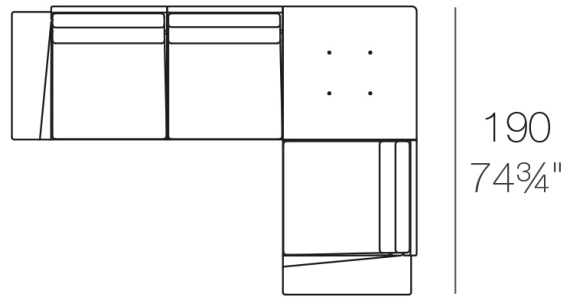

Modules

DELTA Sofá Modular 2 plazas
DELTA Sectinal Sofa 2 seats

DELTA Sofá Modular 4 plazas
DELTA Sectinal Sofa 4 seats

DELTA Sofá 2 plazas + mesa
DELTA Sofa 2 seats + table

DELTA Sofá 4 plazas + mesa
DELTA Sofa 4 seats + table

266 - 104 3/4"

DELTA Sofá 3 plazas - Derecho
DELTA Sofa 3 seats - Right

266 - 104 3/4"

DELTA Sofá 3 plazas - Izquierdo
DELTA Sofa 3 seats - Left

266 - 104 3/4"

DELTA Sofá 4 plazas
DELTA Sofa 4 seats

342 - 134 3/4"

DELTA Sofá 4 plazas - Derecho
DELTA Sofa 4 seats - Right

DELTA Sofá 4 plazas - Izquierdo
DELTA Sofa 4 seats - Left

DELTA Sofá 5 plazas - Derecho
DELTA Sofa 5 seats - Right

DELTA Sofá 5 plazas - Izquierdo
DELTA Sofa 5 seats - Left