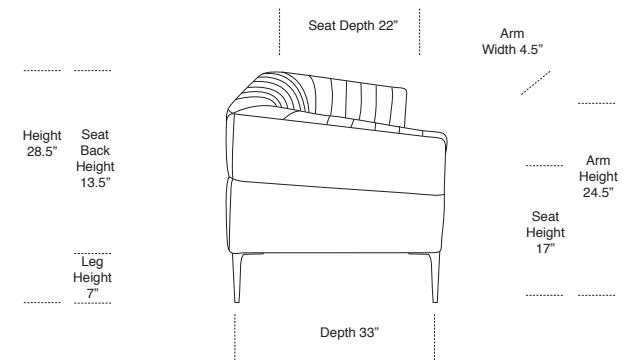

# 441 - Pearl

- Elastic "Pirelli" webbing suspension system
- 2.4lb. High-Density Foam
- 100% Genuine Leather
- Frames construction from kiln-dried hardwood and structural plywood
- Gun Metal Legs
- Wooden Leg option (special order only)

## Stock Program

Standard height: 28.5"

\*Diagram is not to scale