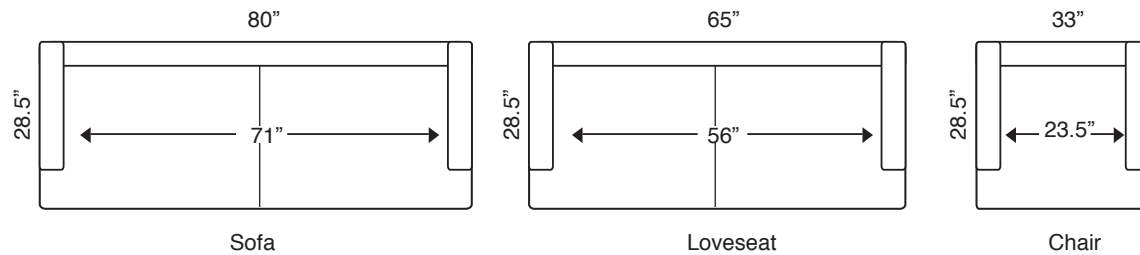

# 441 - Pearl

- Elastic "Pirelli" webbing suspension system
- 2.4lb. High-Density Foam
- 100% Genuine Leather
- Frames construction from kiln-dried hardwood and structural plywood
- Gun Metal Legs
- Wooden Leg option (special order only)

## Stock Program

Standard height: 28.5"

\*Diagram is not to scale