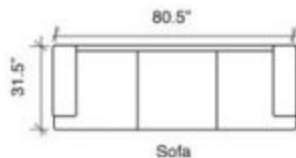

361- Milo

- Elastic "Pirelli" webbing suspension system
- 2.4lb. high-density foam
- 100% genuine leather
- Frames construction from kiln-dried hardwood and structural plywood

Stock Program Standard height: 31.5" (except ottoman)