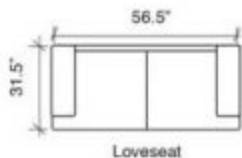

361- Milo

- Elastic "Pirelli" webbing suspension system
- 2.4lb. high-density foam
- 100% genuine leather
- Frames construction from kiln-dried hardwood and structural plywood

Stock Program Standard height: 31.5" (except ottoman)

Special Order Program

Diagram is not to scale