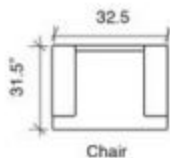

361- Milo

- Elastic "Pirelli" webbing suspension system
- 2.4lb. high-density foam
- 100% genuine leather
- Frames construction from kiln-dried hardwood and structural plywood

Stock Program Standard height: 31.5" (except ottoman)