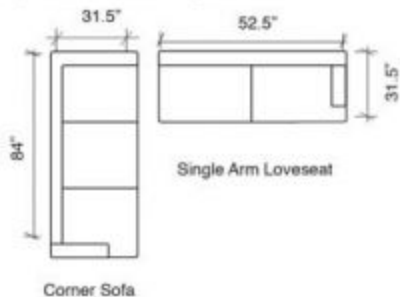

361- Milo

- Elastic "Pirelli" webbing suspension system
- 2.4lb. high-density foam
- 100% genuine leather
- Frames construction from kiln-dried hardwood and structural plywood

Stock Program Standard height: 31.5" (except ottoman)

Special Order Program

Diagram is not to scale