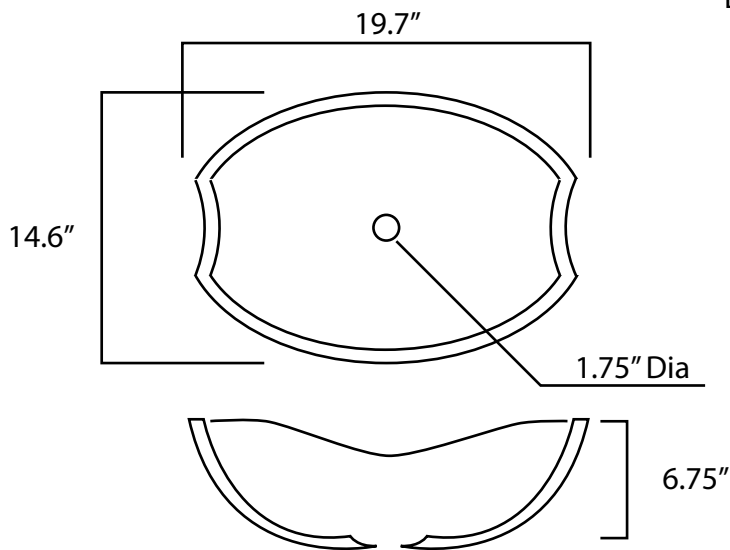

ANZZI™

Perfection is our Tradition™

LS-AZ085
LS-AZ8127

ANZZI VESSEL SINK DIMENSIONS

Visit us at www.ANZZI.com
or call us at 1-844-44-ANZZI

Measurements are approximate and subject to change.