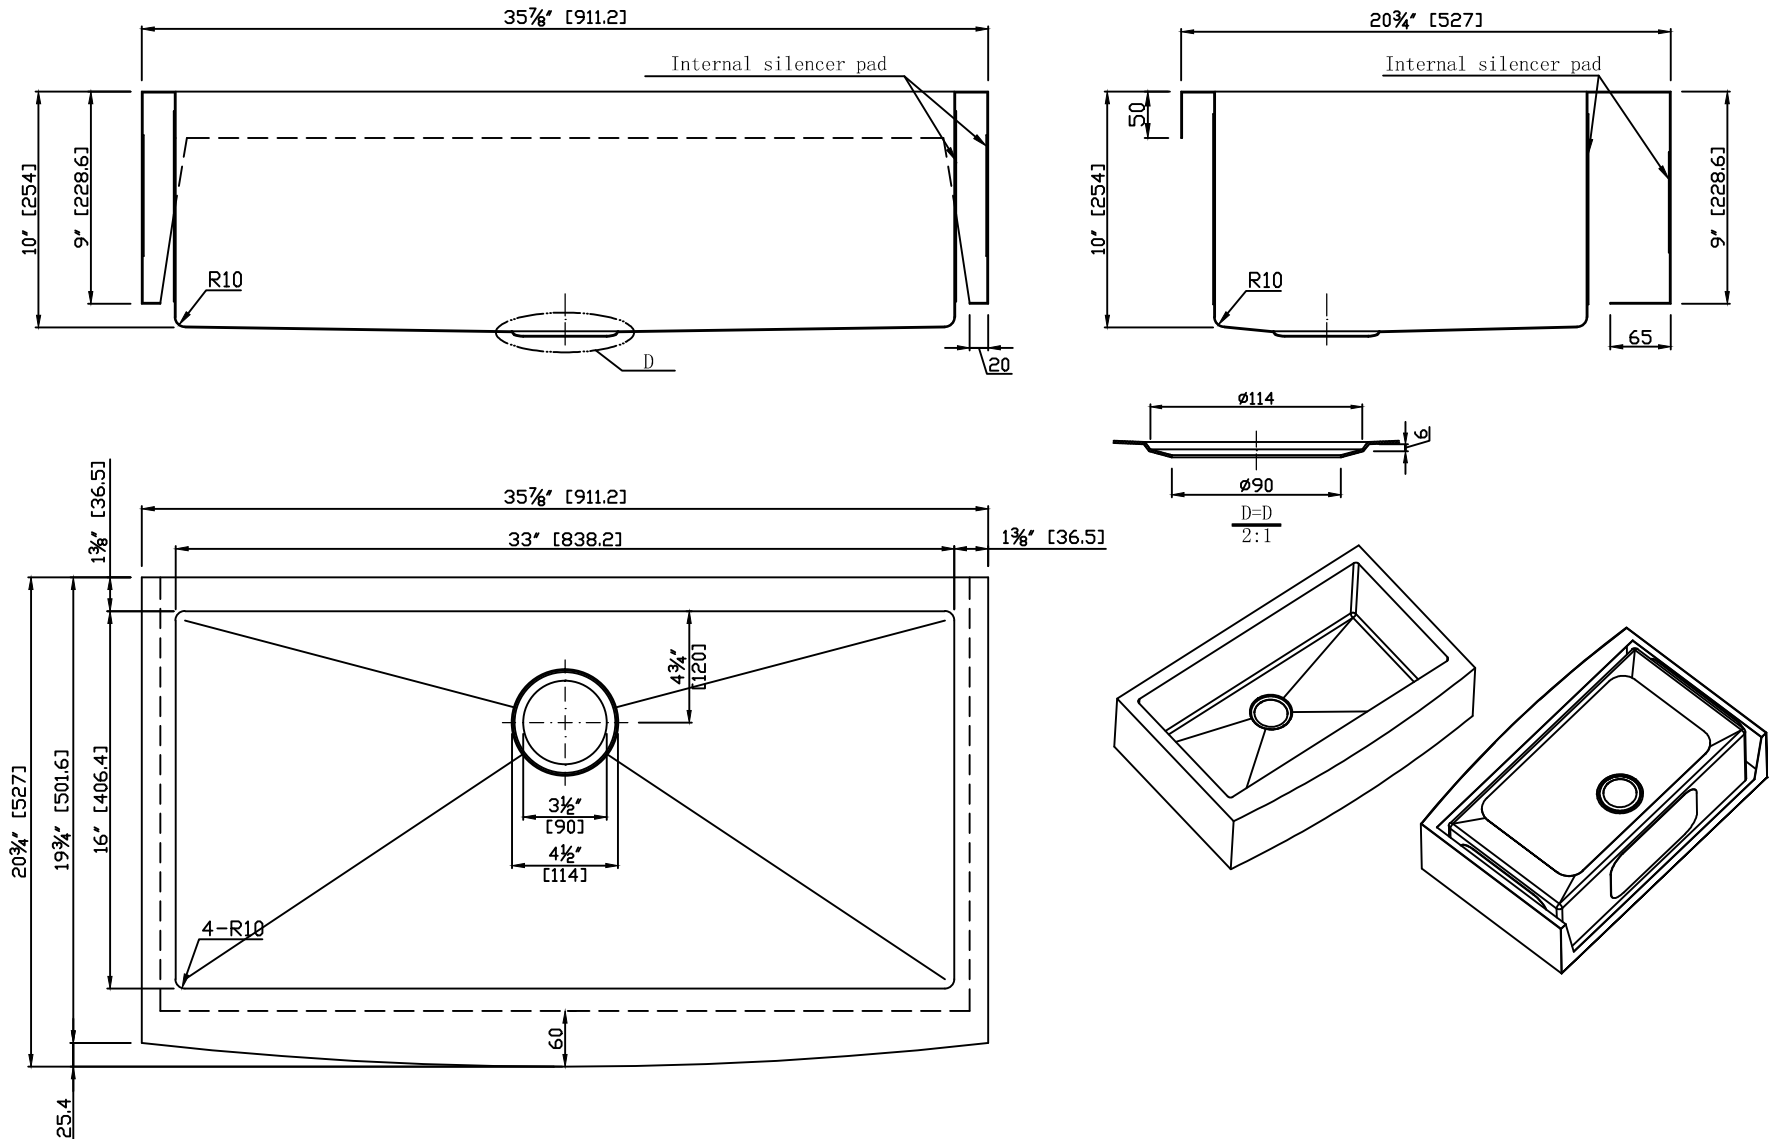

Model: K-AZ3620-1A

Dimensions: 35.875 in. L x 20.75 in. W x 10 in. H

Basin Depth: 10 in.

Search the model IDs below to find out more about the dynamic Kitchen Faucet options available through ANZZI.

Finishes: CH,BN  
MODEL: KF-AZ034  
KF-AZ034BN