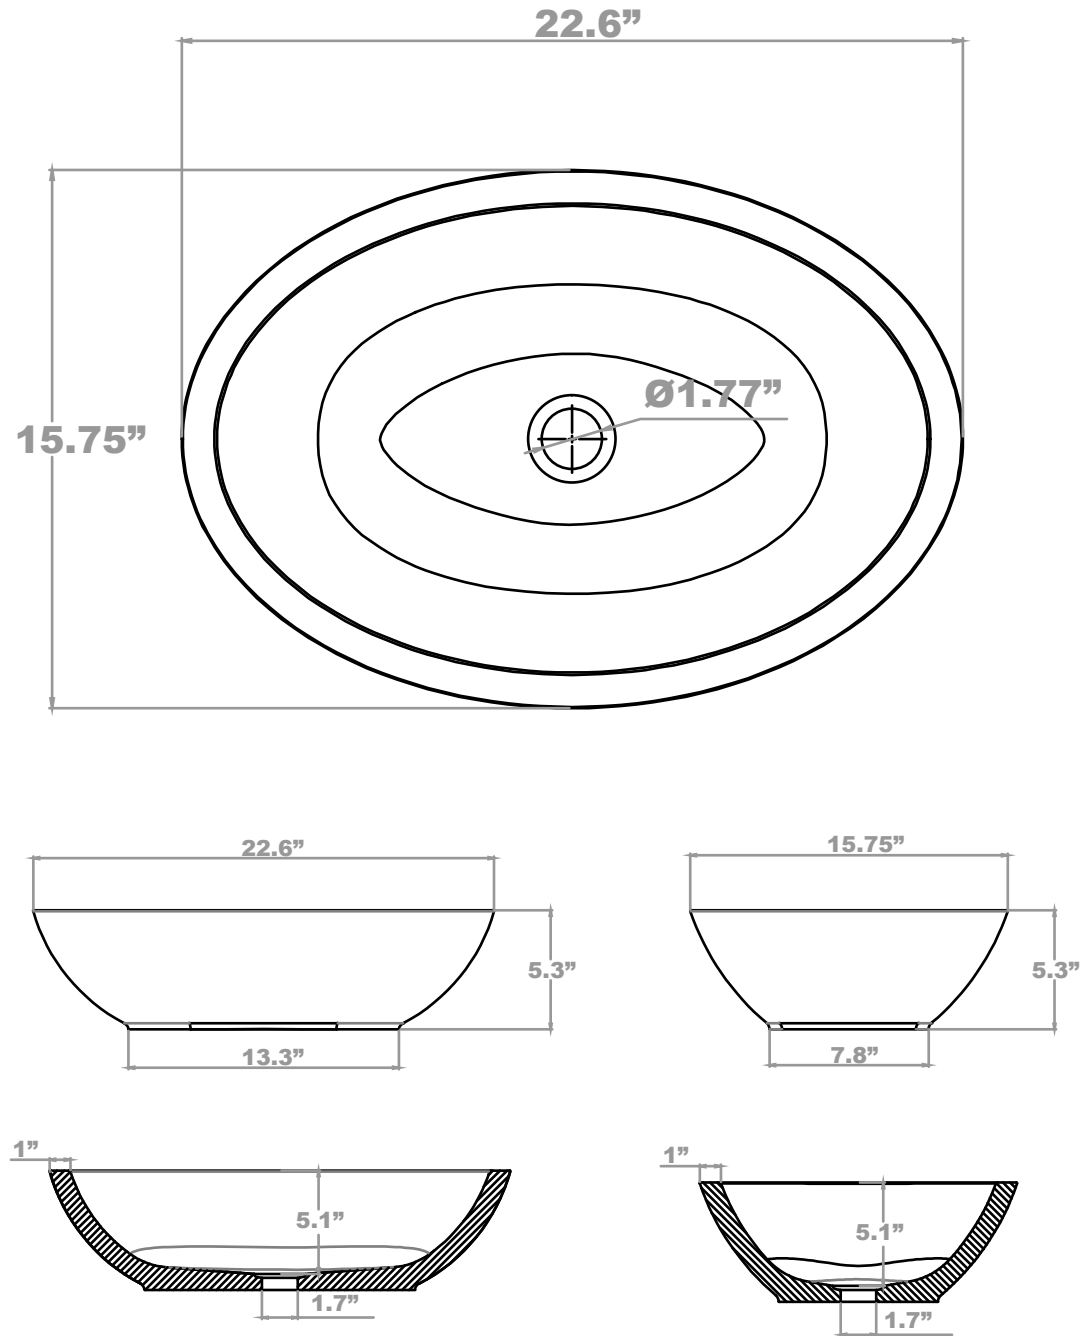

ANZZI™

LS-AZ608

LS-AZ8242

ANZZI™ Stone
Bathroom Lavatory
Vessel Sink

Length: 22.6" Height:
5.3 in. Weight: 59.5
lbs Finish: White
Matte

www.ANZZI.com
1-844-44-ANZZI

Perfection is our Tradition™