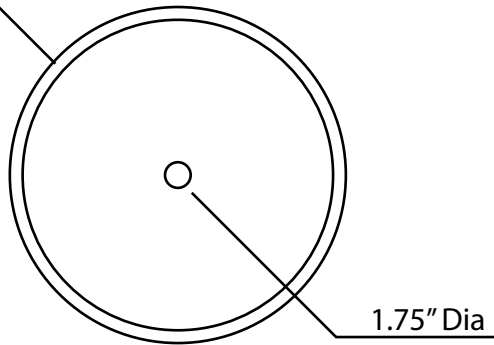

ANZZI™

Perfection is our Tradition™

16.5" Dia

LS-AZ080

ANZZI VESSEL SINK DIMENSIONS

Visit us at www.ANZZI.com
or call us at 1-844-44-ANZZI

Measurements are approximate and subject to change.

Vessel Faucet Options from ANZZI™

Copy & Paste the ID code into Home Depot's search bar.

Model: L-AZ022

Finish: Chrome
ID: 206786209

Model: L-AZ040

Finish: Chrome & Brushed Nickel
ID: 206786230
ID: 206786231

Model: L-AZ097

Finish: Chrome & Brushed Nickel
ID: 206786220
ID: 206786221

Model: L-AZ096

Finish: Chrome & Brushed Nickel
ID: 206786218
ID: 206786219

Model: L-AZ095

Finish: Chrome & Brushed Nickel
ID: 206786216
ID: 206786217