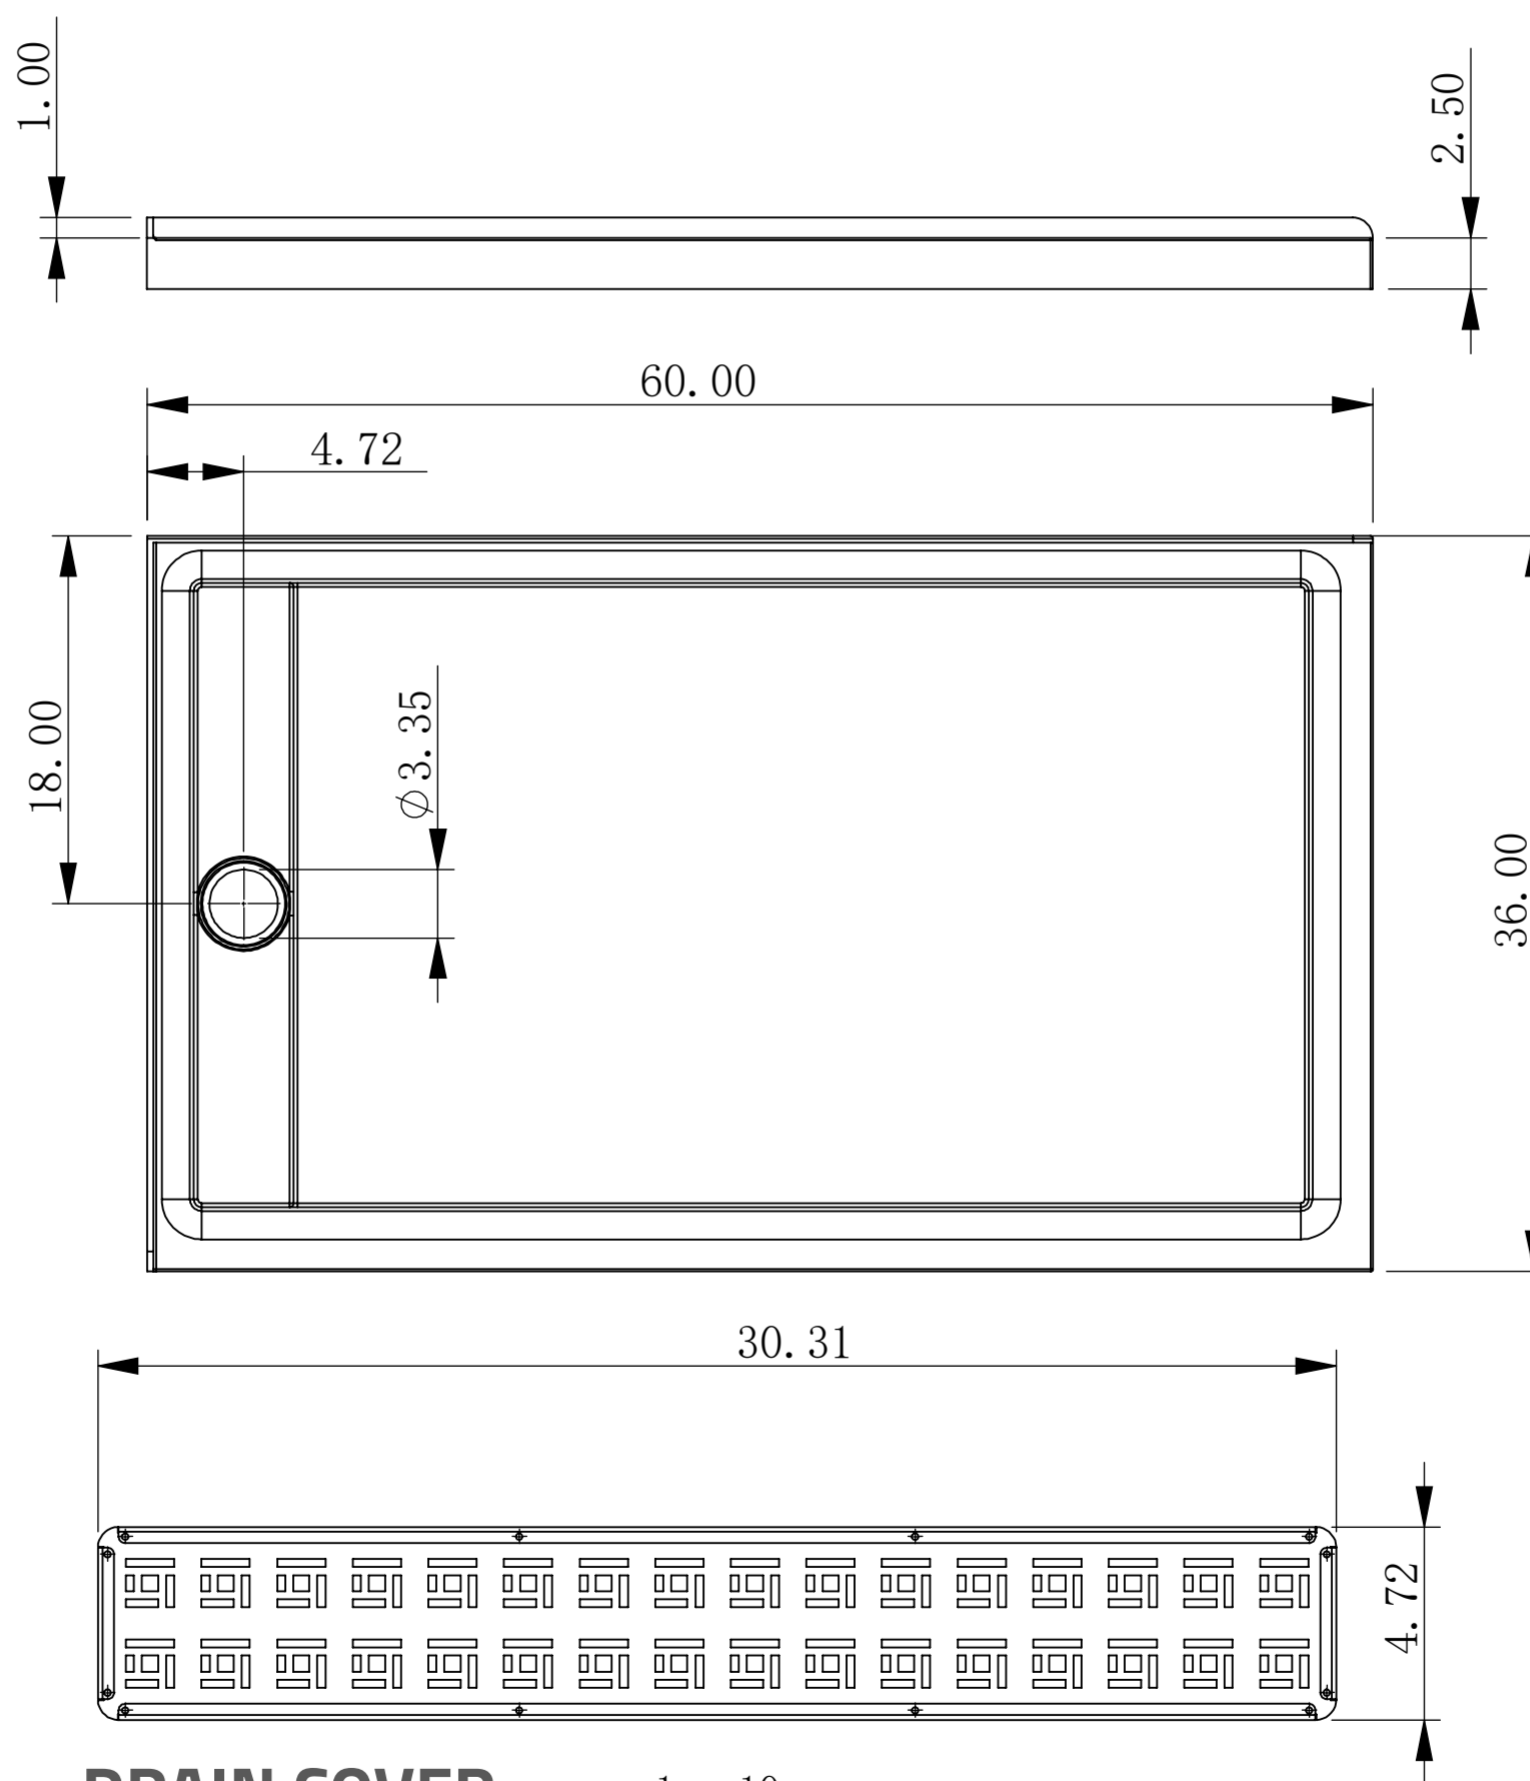

SB-AZ012WL

SHOWER BASE

DRAIN COVER

1 : 10