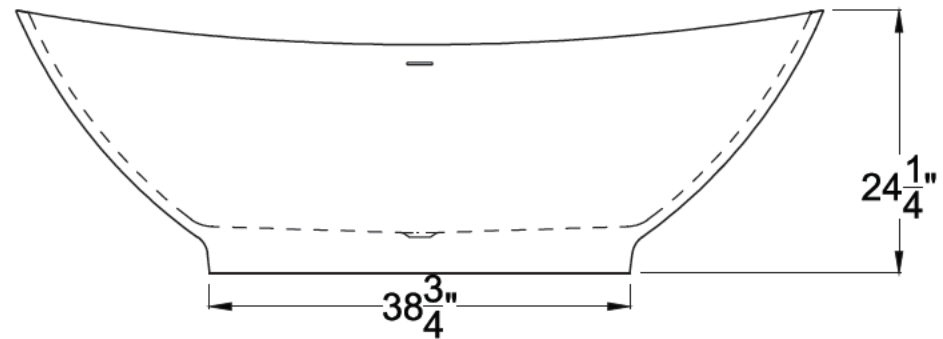

ANZZI™

ALA & MASOKO

Freestanding Bathtub
FT-AZ508 & FT-AZ8420

Dimensions:

33.5" L x 74.4" W x 24.25" H

Weight: 275 lb.

Material: ANZZI Stone™ Resin

Capacity: 74 gal

For more information visit

www.ANZZI.com or call

1-844-44-ANZZI

Perfection is our Tradition™