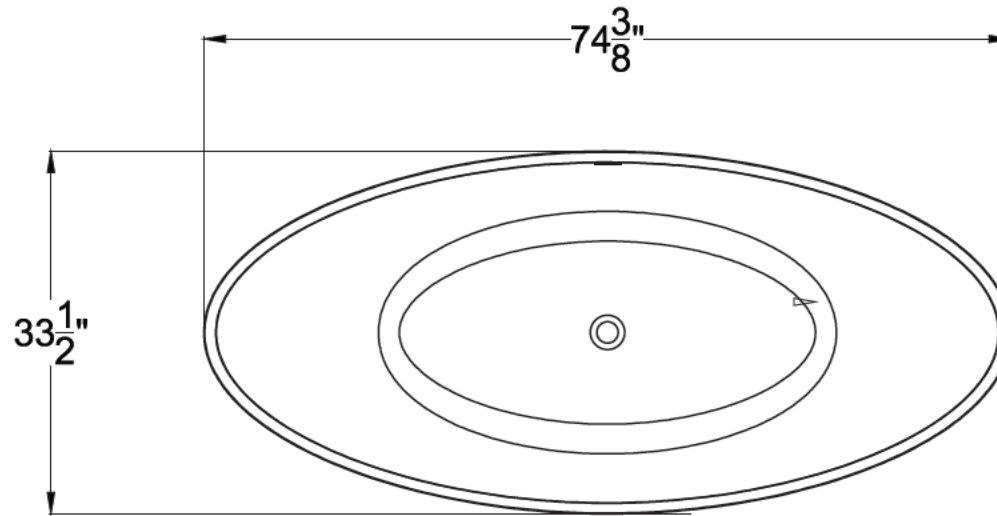

ANZZI™

ALA & MASOKO

Freestanding Bathtub
FT-AZ508 & FT-AZ8420

Dimensions:

33.5" L x 74.4" W x 24.25" H

Weight: 275 lb.

Material: ANZZI Stone™ Resin

Capacity: 74 gal

For more information visit

www.ANZZI.com or call

1-844-44-ANZZI

Perfection is our Tradition™