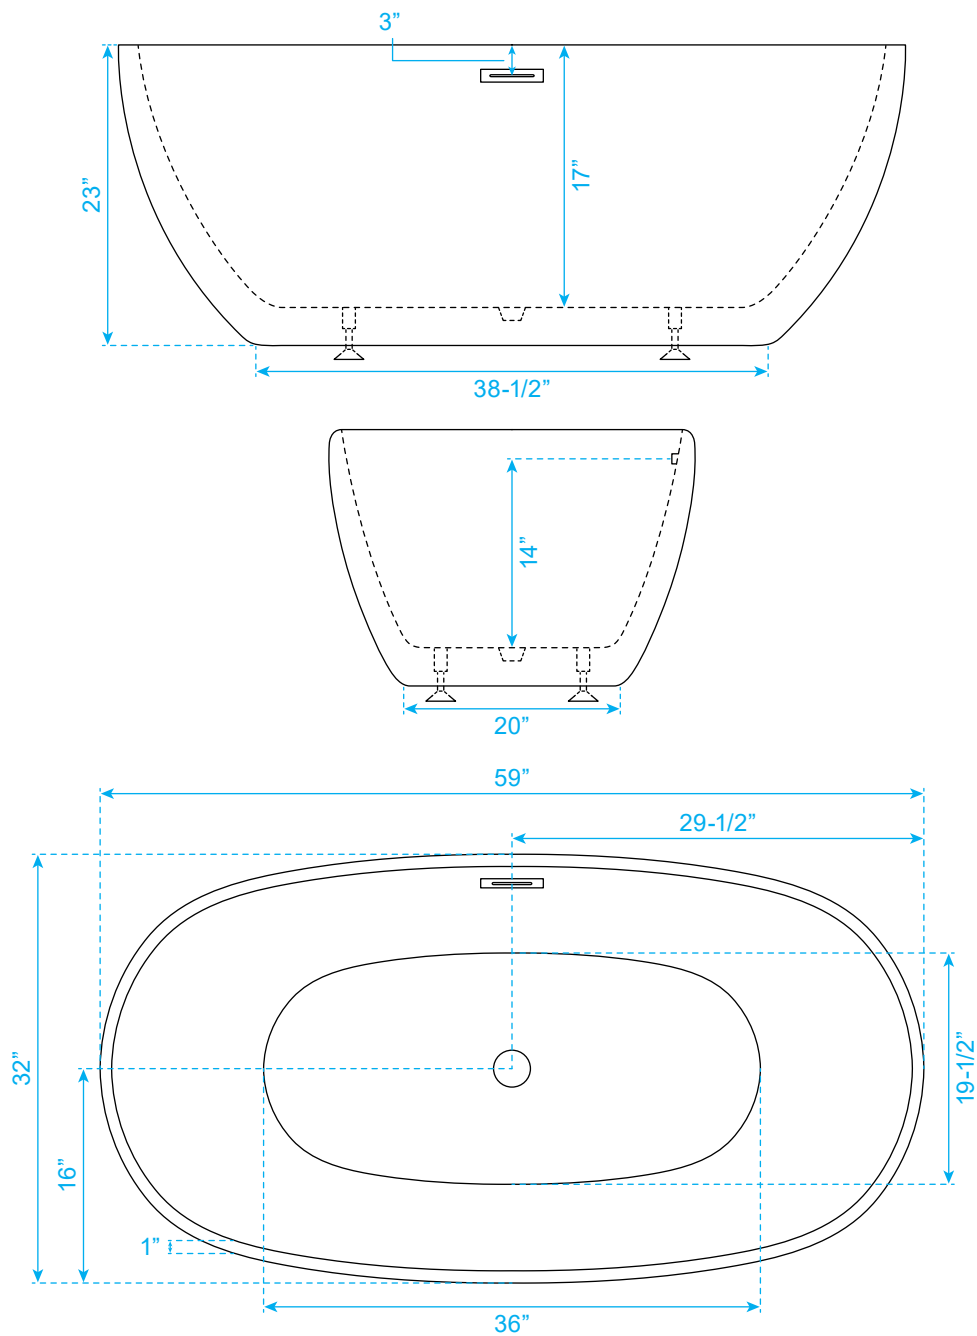

WYNDHAM COLLECTION

Exterior Size - 59"L x 32"W x 23"H
Interior Size - 57"L x 30"W x 17"H
Depth at Drain - 17"
Drain To Overflow - 14"
Maximum Fill - 63-1/2 Gallons
Backrest Slope Angle - 32 Degrees
Other Side Slope Angle - 32 Degrees
Note - All Measurements are $\pm 1/2$ "

WC-BTE3061-59