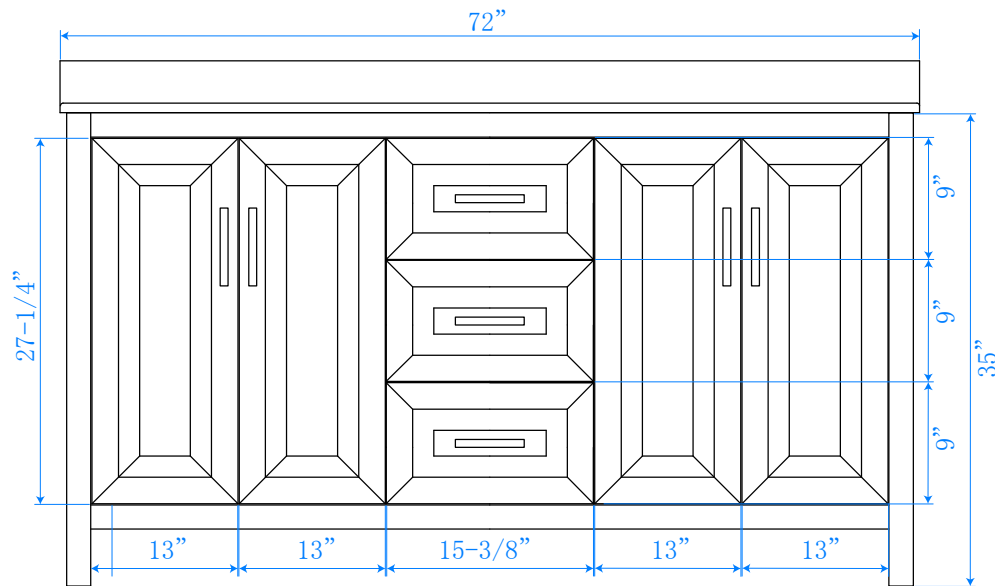

# WYNDHAM COLLECTION

TOP VIEW OF VANITY CABINET

*\*Note: Due to high probability of breakage-the backsplash comes in two pieces-cut from same piece. All measurements are ± 1/4"*

WC-2525-72-DBL

# WYNDHAM COLLECTION

Side splash is reversible.

Note: Due to high probability of breakage, the backsplash comes in two pieces, cut from the same piece. All measurements are  $\pm 1/4"$ .

WC-VCA-72-DBL-TOP