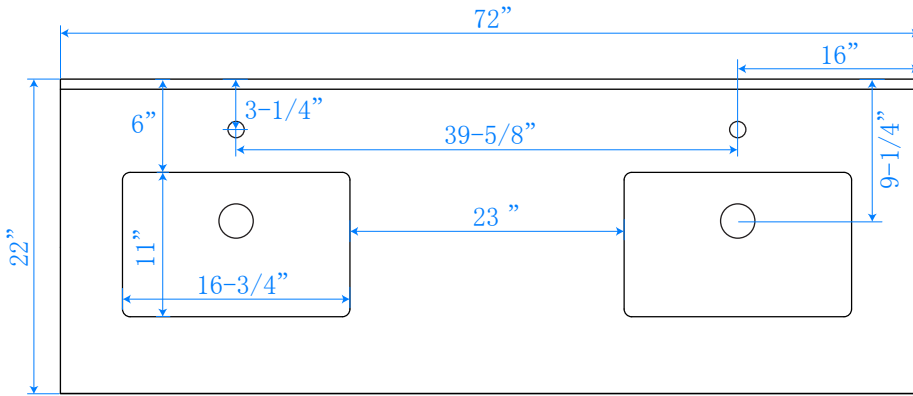

# WYNDHAM COLLECTION

TOP VIEW OF VANITY CABINET

*\*Note: Due to high probability of breakage-the backsplash comes in two pieces-cut from same piece. All measurements are ± 1/4"*

WC-2525-72-DBL

# WYNDHAM COLLECTION

Side splash is reversible.

Note: Due to high probability of breakage, the backsplash comes in two pieces, cut from the same piece. All measurements are  $\pm 1/4"$ .

WC-VCA-72-DBL-TOP