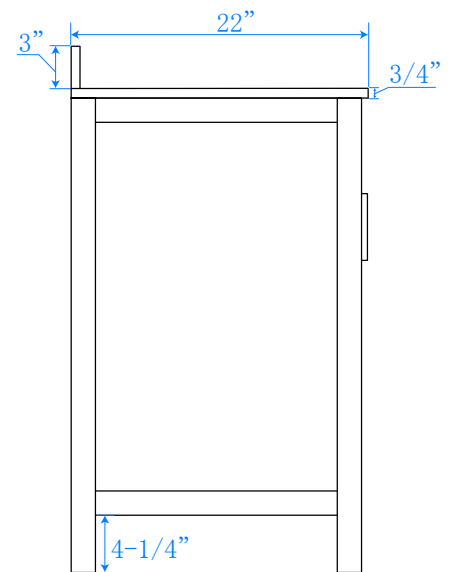

# WYNDHAM COLLECTION

TOP VIEW OF VANITY CABINET

*\*Note: Due to high probability of breakage-the backsplash comes in two pieces-cut from same piece. All measurements are ± 1/4"*

WC-2525-72-DBL

# WYNDHAM COLLECTION

Side splash is reversible.

Note: Due to high probability of breakage, the backsplash comes in two pieces, cut from the same piece. All measurements are  $\pm 1/4"$ .

WC-VCA-72-DBL-TOP