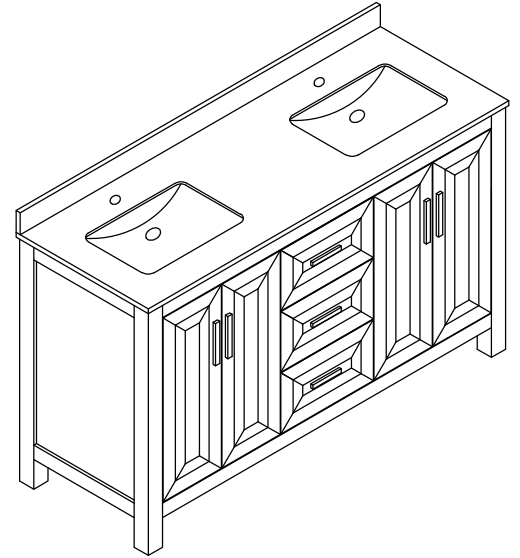

# WYNDHAM COLLECTION

TOP VIEW OF VANITY CABINET

*\*Note: Due to high probability of breakage-the backsplash comes in two pieces-cut from same piece. All measurements are ± 1/4"*

WC-2525-72-DBL

# WYNDHAM COLLECTION

Side splash is reversible.

Note: Due to high probability of breakage, the backsplash comes in two pieces, cut from the same piece. All measurements are  $\pm 1/4"$ .

WC-VCA-72-DBL-TOP