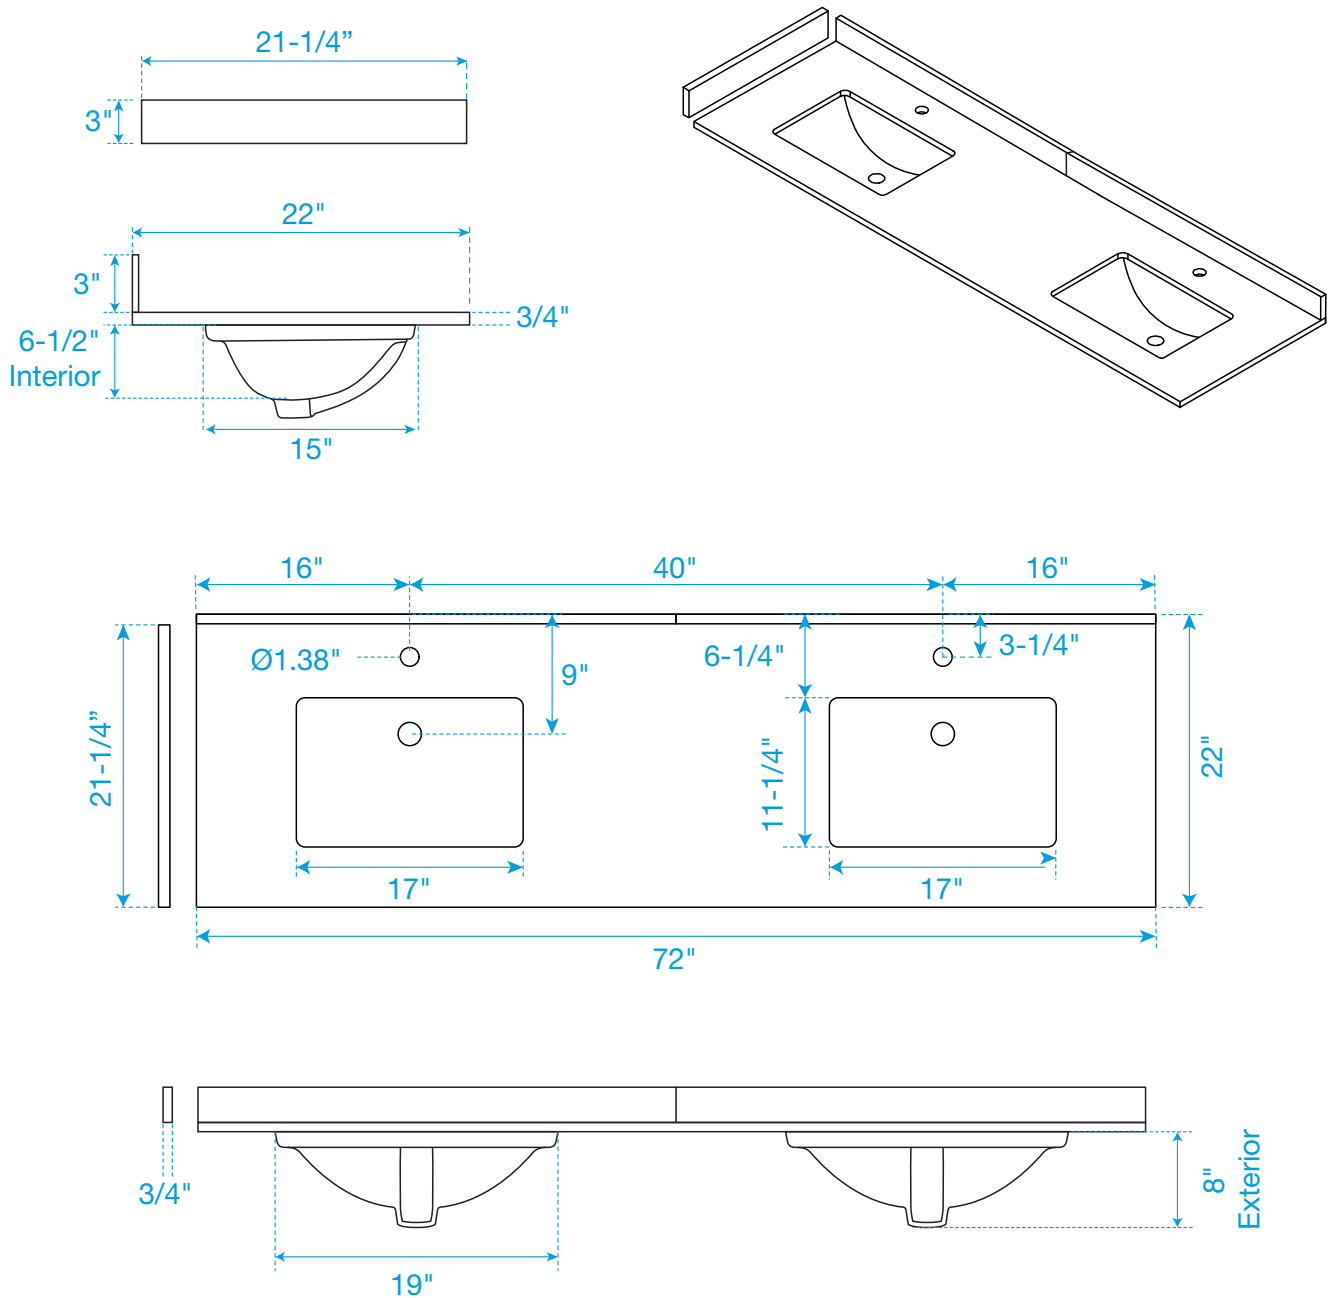

# WYNDHAM COLLECTION

TOP VIEW OF VANITY CABINET

*\*Note: Due to high probability of breakage-the backsplash comes in two pieces-cut from same piece. All measurements are ± 1/4"*

WC-2525-72-DBL

# WYNDHAM COLLECTION

Side splash is reversible.

Note: Due to high probability of breakage, the backsplash comes in two pieces, cut from the same piece. All measurements are  $\pm 1/4"$ .

WC-VCA-72-DBL-TOP