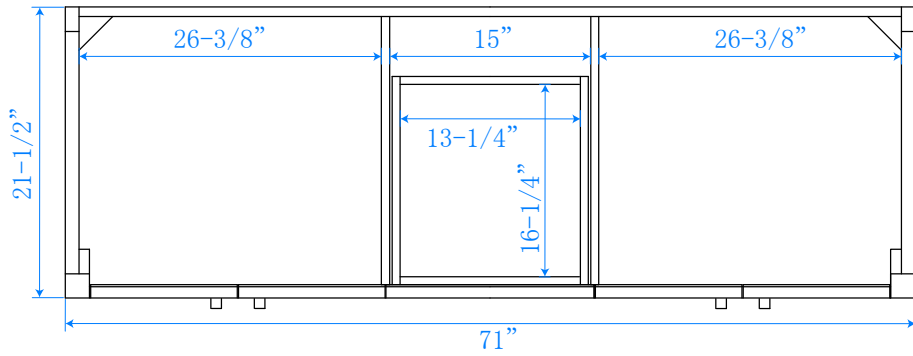

# WYNDHAM COLLECTION

TOP VIEW OF VANITY CABINET

*\*Note: Due to high probability of breakage-the backsplash comes in two pieces-cut from same piece. All measurements are ± 1/4"*

WC-2525-72-DBL

# WYNDHAM COLLECTION

Side splash is reversible.

Note: Due to high probability of breakage, the backsplash comes in two pieces, cut from the same piece. All measurements are  $\pm 1/4"$ .

WC-VCA-72-DBL-TOP