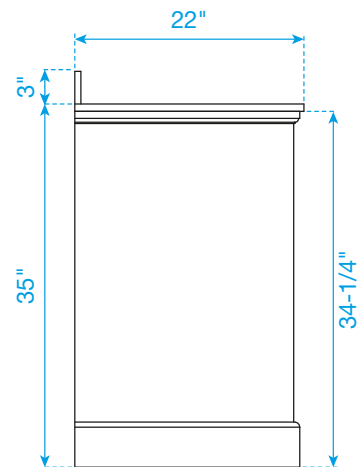

WYNDHAM COLLECTION

TOP VIEW OF VANITY CABINET

Note: Due to high probability of breakage, the backsplash comes in two pieces, cut from the same piece. All Measurements are $\pm 1/4"$.

WC-2323-60-DBL

WYNDHAM COLLECTION

Side splash is reversible.

Note: Due to high probability of breakage, the backsplash comes in two pieces, cut from the same piece. All measurements are $\pm 1/4"$.

WC-VCA-60-DBL-TOP