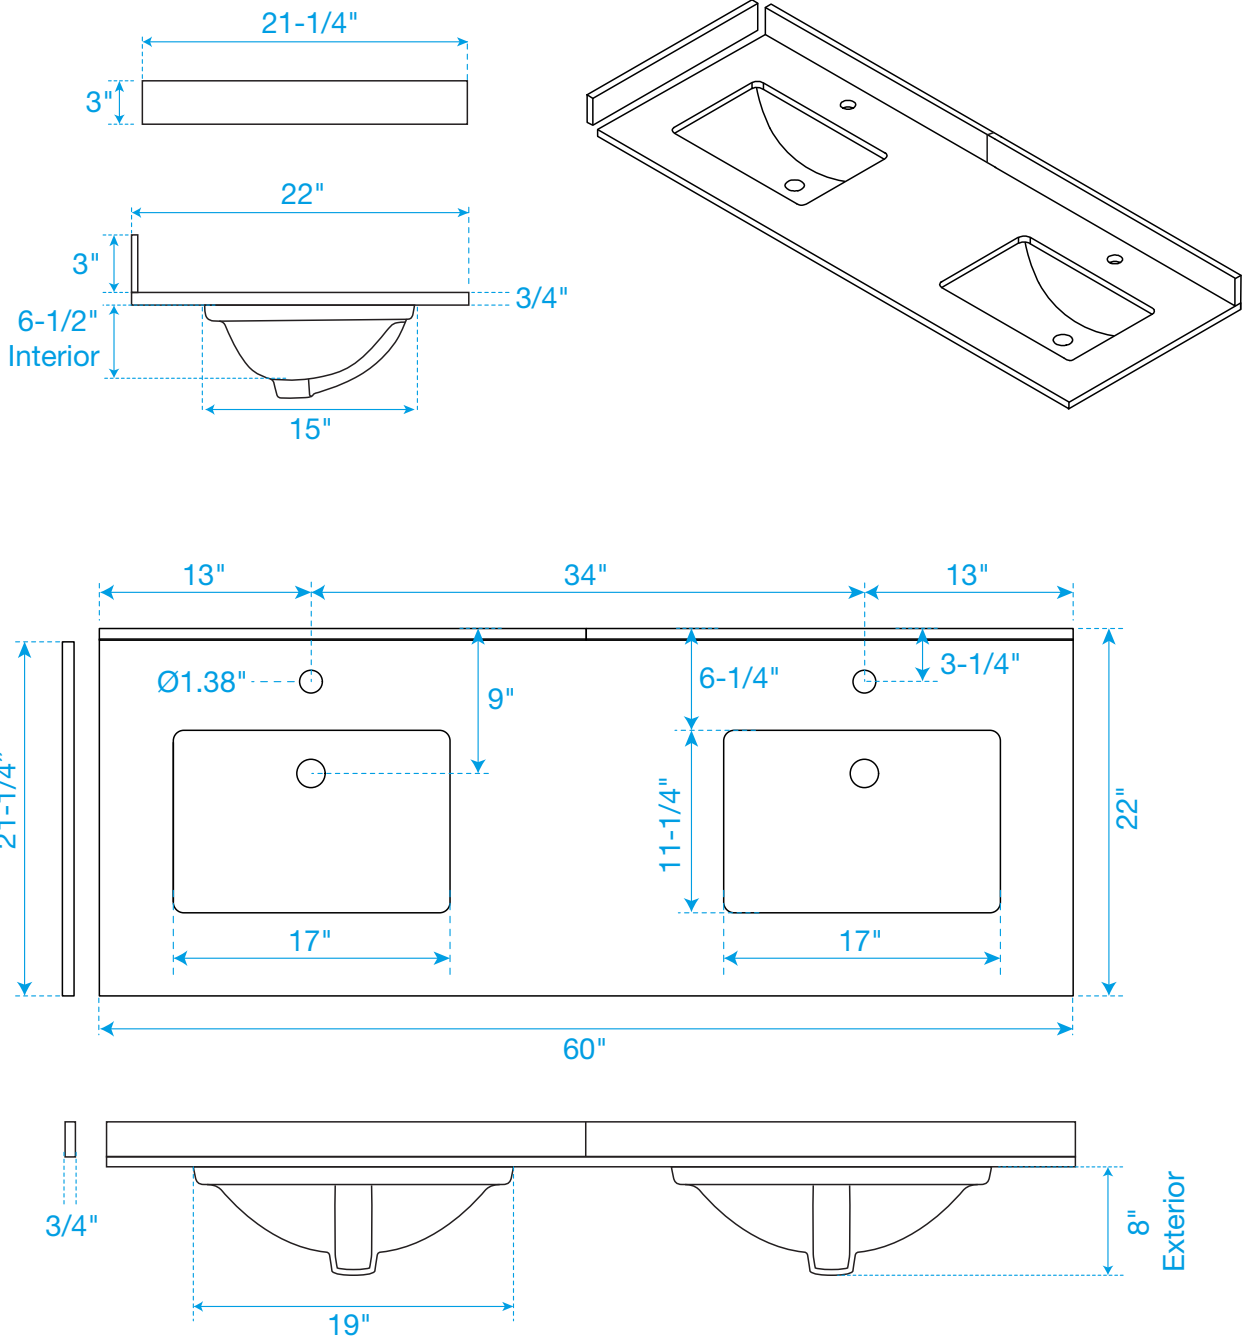

WYNDHAM COLLECTION

TOP VIEW OF VANITY CABINET

Note: Due to high probability of breakage, the backsplash comes in two pieces, cut from the same piece. All Measurements are $\pm 1/4"$.

WC-2323-60-DBL

WYNDHAM COLLECTION

Side splash is reversible.

Note: Due to high probability of breakage, the backsplash comes in two pieces, cut from the same piece. All measurements are $\pm 1/4"$.

WC-VCA-60-DBL-TOP