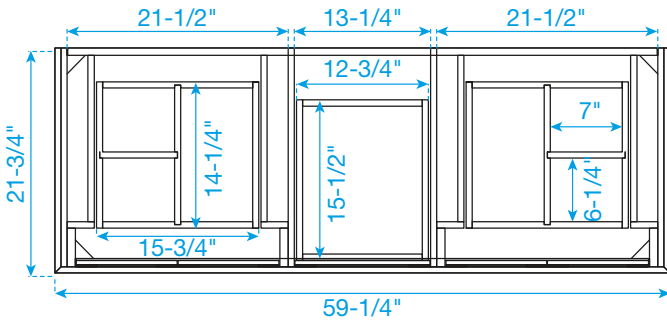

WYNDHAM COLLECTION

TOP VIEW OF VANITY CABINET

Note: Due to high probability of breakage, the backsplash comes in two pieces, cut from the same piece. All Measurements are $\pm 1/4"$.

WC-2323-60-DBL

WYNDHAM COLLECTION

Side splash is reversible.

Note: Due to high probability of breakage, the backsplash comes in two pieces, cut from the same piece. All measurements are $\pm 1/4"$.

WC-VCA-60-DBL-TOP