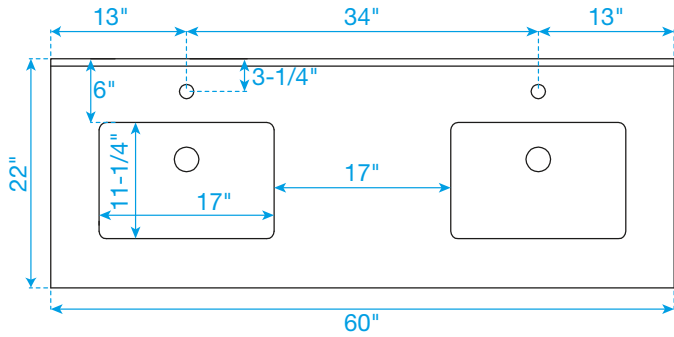

WYNDHAM COLLECTION

TOP VIEW OF VANITY CABINET

Note: Due to high probability of breakage, the backsplash comes in two pieces, cut from the same piece. All Measurements are $\pm 1/4"$.

WC-2323-60-DBL

WYNDHAM COLLECTION

Side splash is reversible.

Note: Due to high probability of breakage, the backsplash comes in two pieces, cut from the same piece. All measurements are $\pm 1/4"$.

WC-VCA-60-DBL-TOP