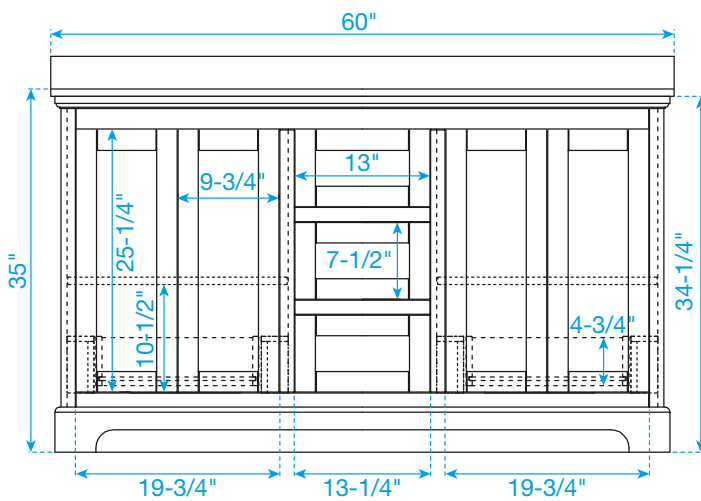

WYNDHAM COLLECTION

TOP VIEW OF VANITY CABINET

Note: Due to high probability of breakage, the backsplash comes in two pieces, cut from the same piece. All Measurements are $\pm 1/4"$.

WC-2323-60-DBL

WYNDHAM COLLECTION

Side splash is reversible.

Note: Due to high probability of breakage, the backsplash comes in two pieces, cut from the same piece. All measurements are $\pm 1/4"$.

WC-VCA-60-DBL-TOP