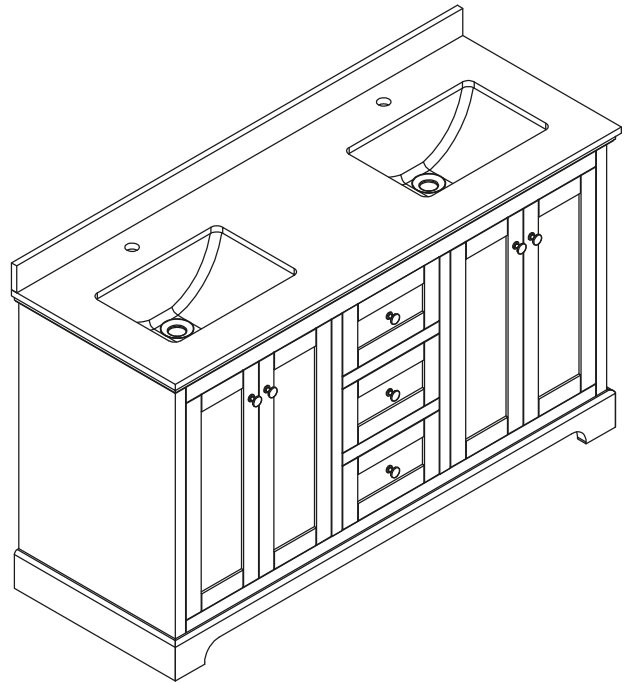

WYNDHAM COLLECTION

TOP VIEW OF VANITY CABINET

Note: Due to high probability of breakage, the backsplash comes in two pieces, cut from the same piece. All Measurements are $\pm 1/4"$.

WC-2323-60-DBL

WYNDHAM COLLECTION

Side splash is reversible.

Note: Due to high probability of breakage, the backsplash comes in two pieces, cut from the same piece. All measurements are $\pm 1/4"$.

WC-VCA-60-DBL-TOP