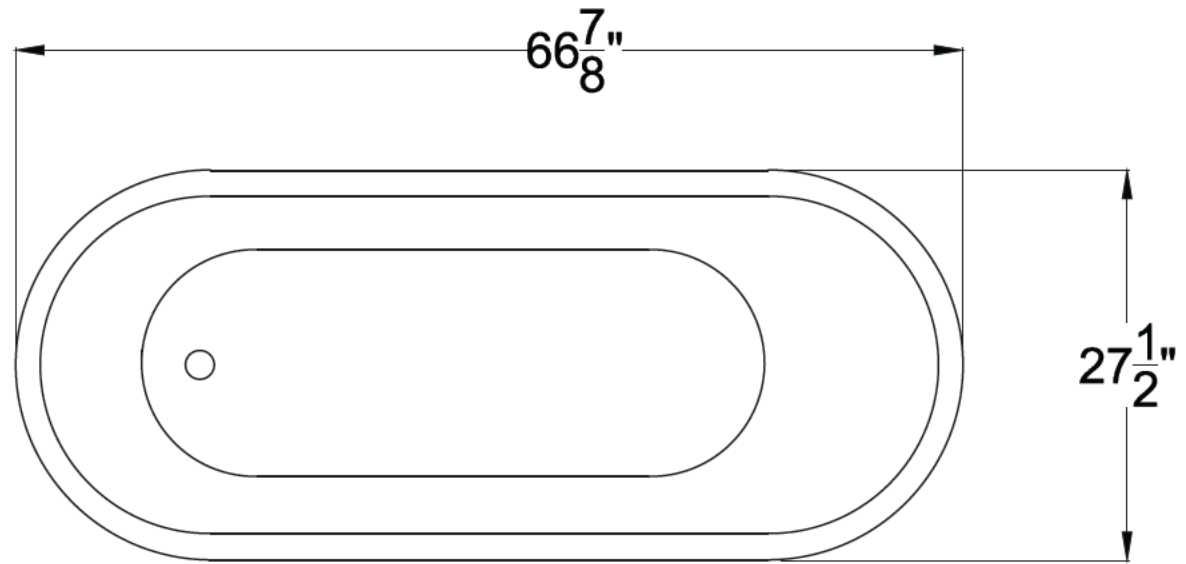

ANZZI™

CENTURY

Freestanding Bathtub
FT-AZ008

Dimensions:

27.5" L x 66.8" W x 23.25" H

Weight: 98 lb.

Material: LUCITE™ Acrylic

Capacity: 63 gal

For more information visit

www.ANZZI.com or call

1-844-44-ANZZI

Perfection is our Tradition™