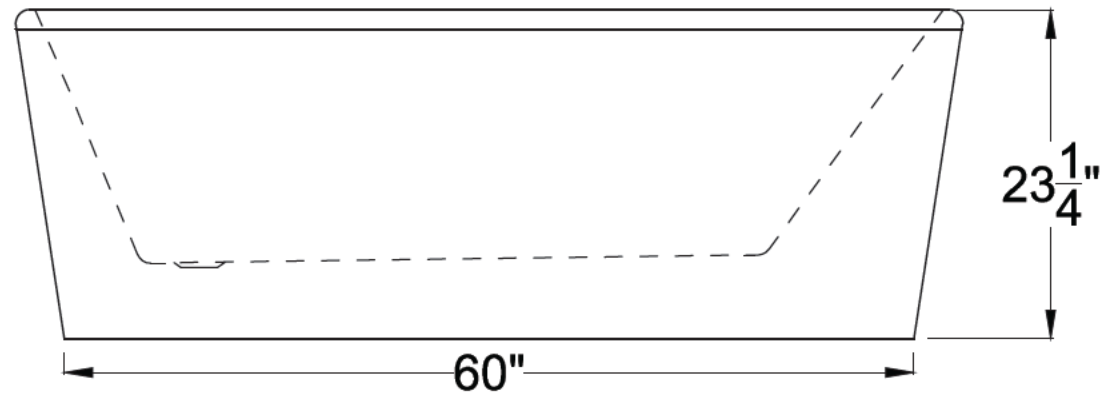

ANZZI™

CENTURY

Freestanding Bathtub
FT-AZ008

Dimensions:

27.5" L x 66.8" W x 23.25" H

Weight: 98 lb.

Material: LUCITE™ Acrylic

Capacity: 63 gal

For more information visit

www.ANZZI.com or call

1-844-44-ANZZI

Perfection is our Tradition™