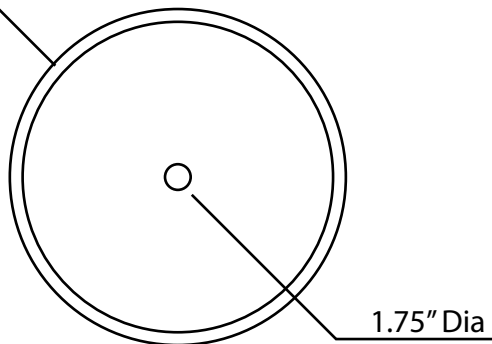

ANZZI™

Perfection is our Tradition™

16.5" Dia

LS-AZ061

ANZZI VESSEL SINK DIMENSIONS

Visit us at www.ANZZI.com
or call us at 1-844-44-ANZZI

Measurements are approximate and subject to change.

Vessel Faucet Options from ANZZI™

Copy & Paste the ID code into Home Depot's search bar.

Model: L-AZ022

Finish: Chrome
ID: 206786209

Model: L-AZ040

Finish: Chrome & Brushed Nickel
ID: 206786230
ID: 206786231

Model: L-AZ097

Finish: Chrome & Brushed Nickel
ID: 206786220
ID: 206786221

Model: L-AZ096

Finish: Chrome & Brushed Nickel
ID: 206786218
ID: 206786219

Model: L-AZ095

Finish: Chrome & Brushed Nickel
ID: 206786216
ID: 206786217