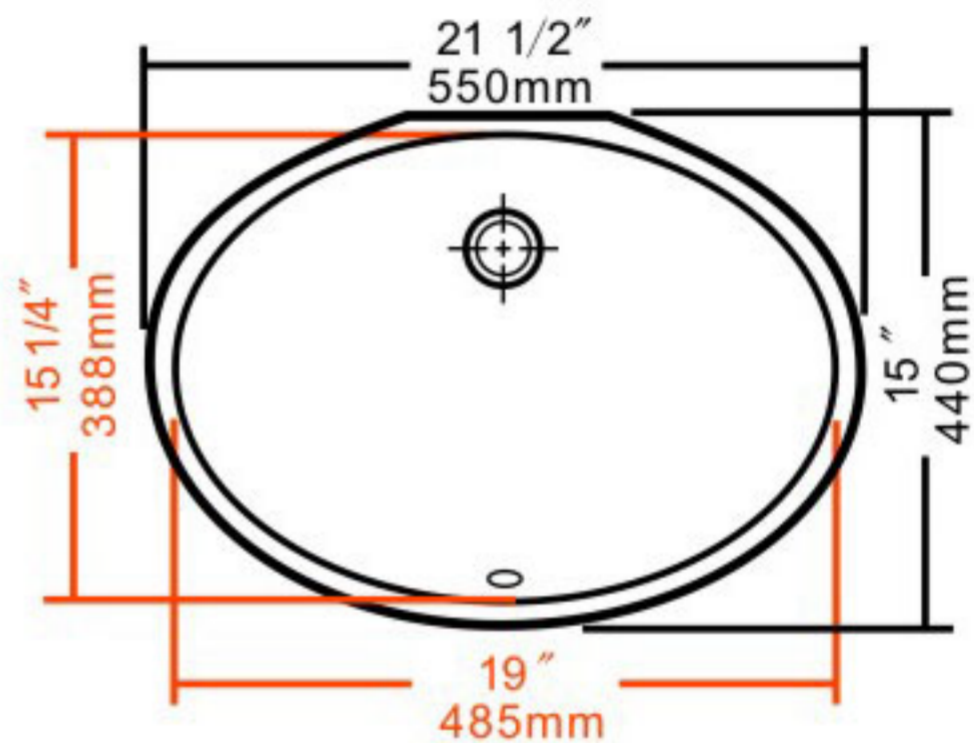

ANZZI™

LS-AZ109

RHODES Series

UNDERMOUNT

Overflow Included

White Vitreous China

For more information visit www.ANZZI.com or call us at 1-844-44-ANZZI.