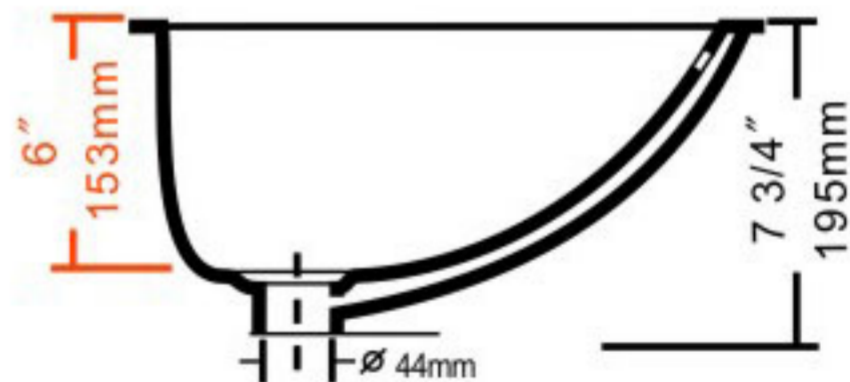

ANZZI™

LS-AZ109

RHODES Series

UNDERMOUNT

Overflow Included

White Vitreous China

For more information visit www.ANZZI.com or call us at 1-844-44-ANZZI.