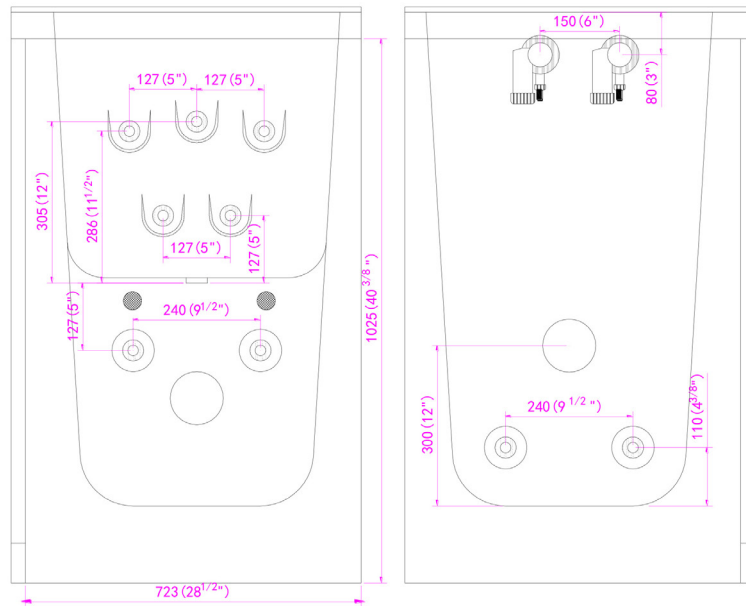

Disclaimer:
In an effort to continually improve our product, specifications and configurations are subject to change without notice. Before ordering or installing, consider future access to essential equipment.