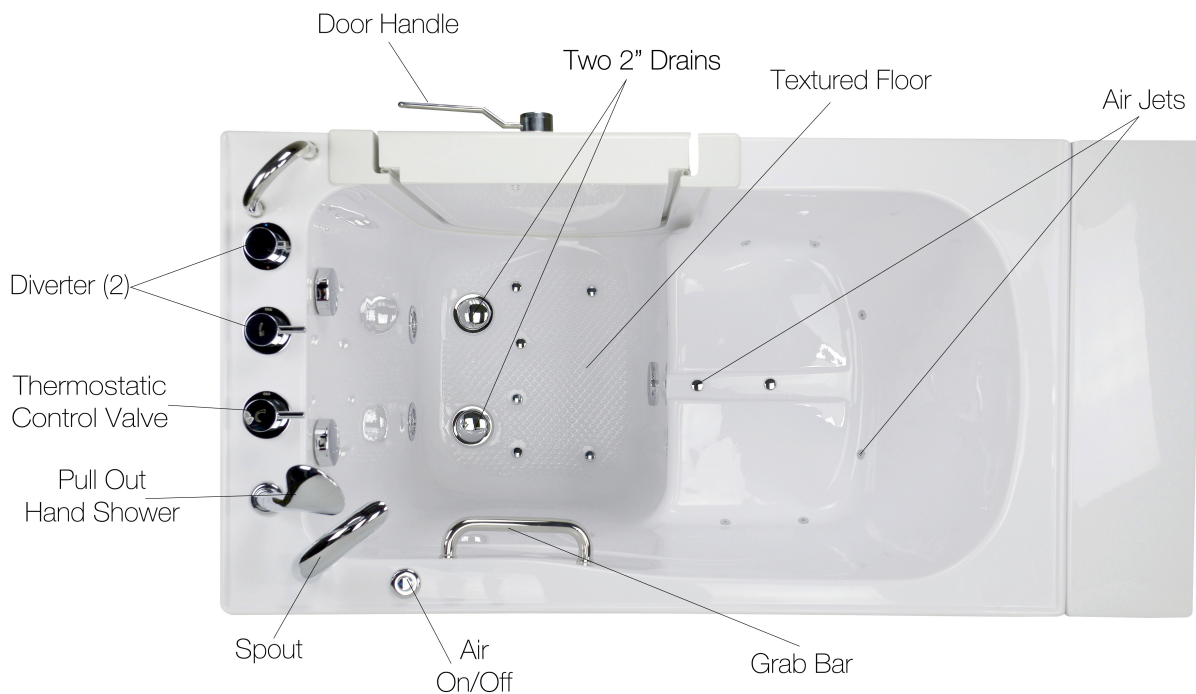

Malibu Air Massage Acrylic Walk In Bathtub