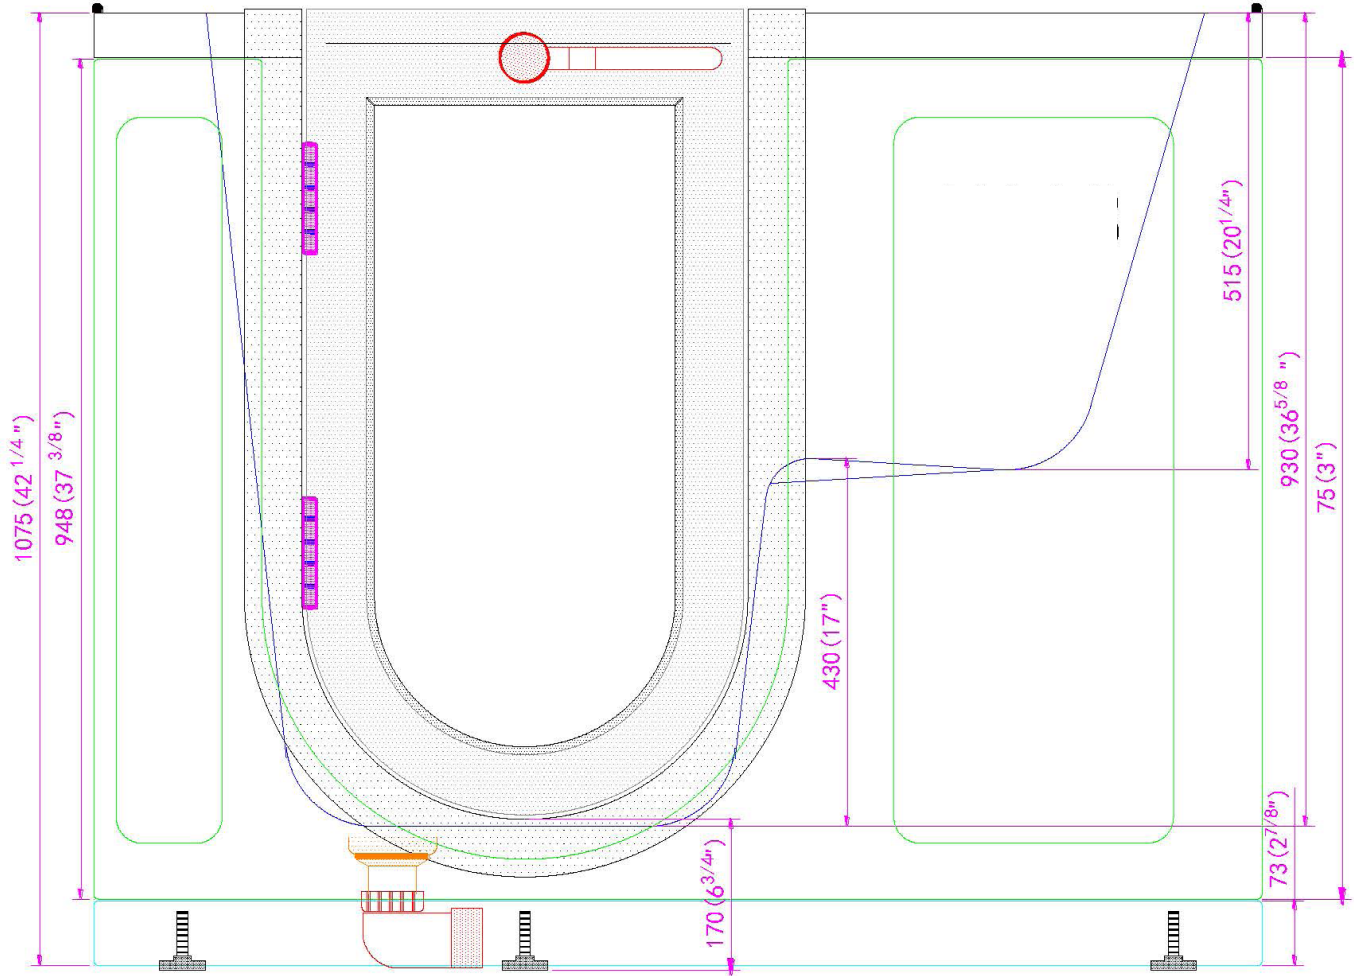

Disclaimer:
In an effort to continually improve our product, specifications and configurations are subject to change without notice. Before ordering or installing, consider future access to essential equipment.