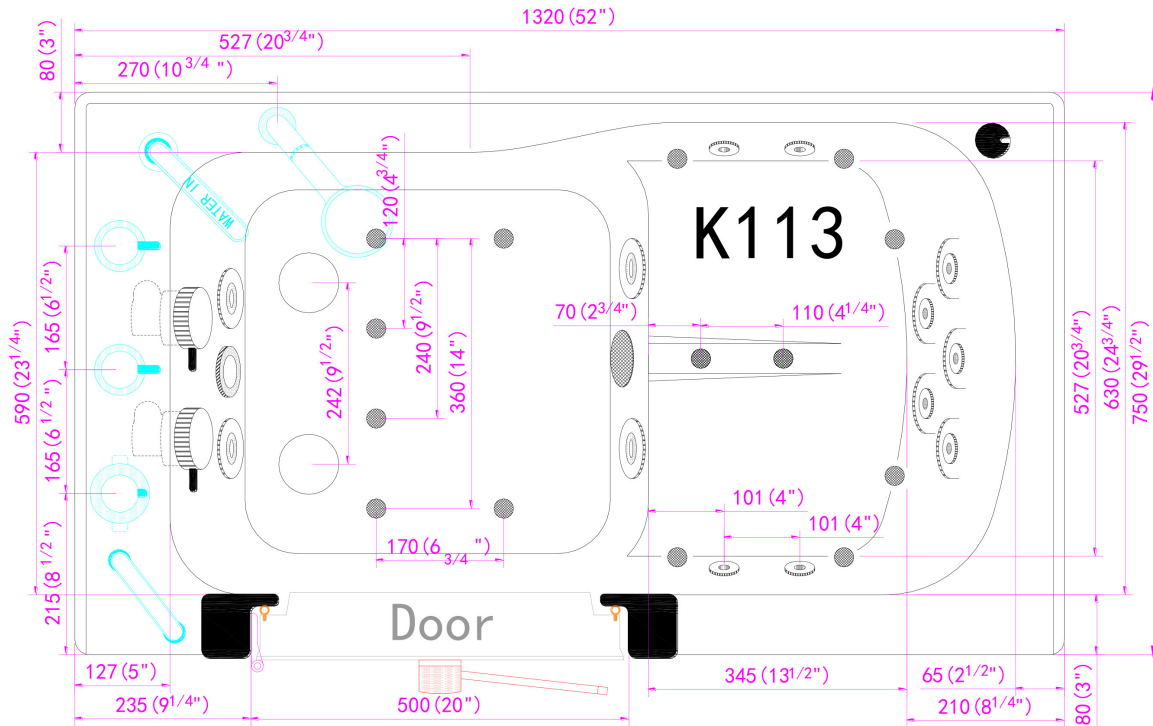

Disclaimer:
In an effort to continually improve our product, specifications and configurations are subject to change without notice. Before ordering or installing, consider future access to essential equipment.