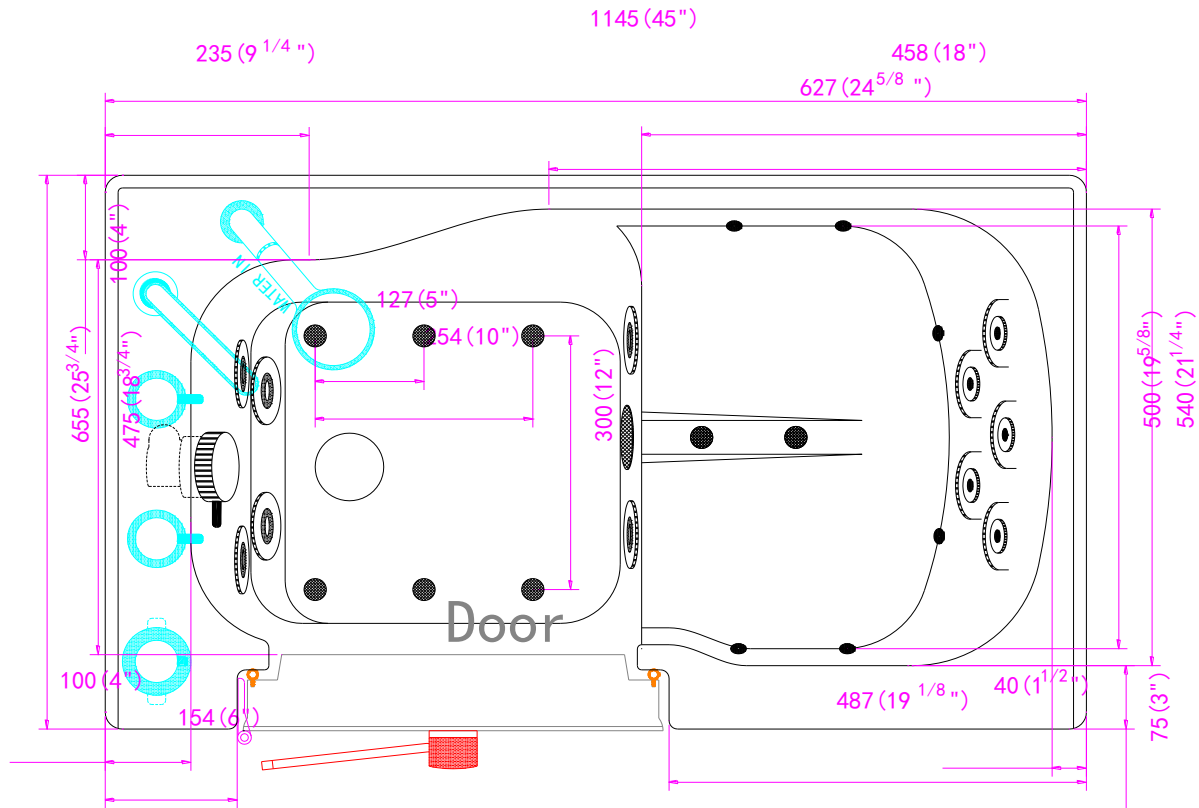

Mobile Hydro Massage Walk In Bathtub

Disclaimer:

In an effort to continually improve our product, specifications and configurations are subject to change without notice. Before ordering or installing, consider future access to essential equipment.