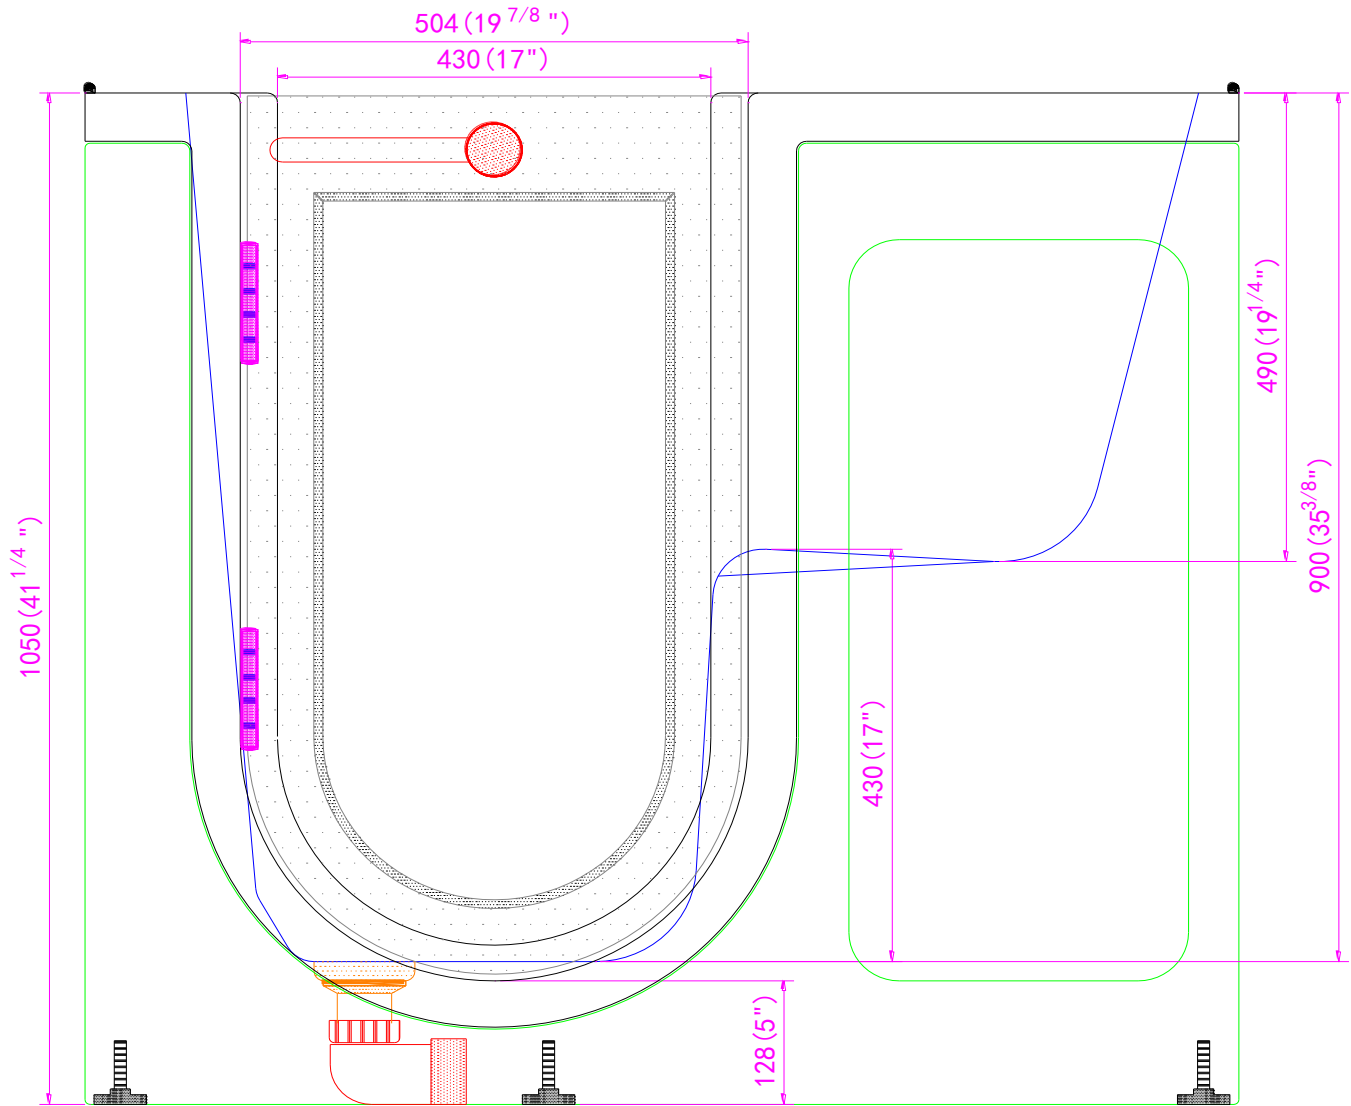

Mobile Hydro Massage Walk In Bathtub

Disclaimer:
In an effort to continually improve our product, specifications and configurations are subject to change without notice. Before ordering or installing, consider future access to essential equipment.