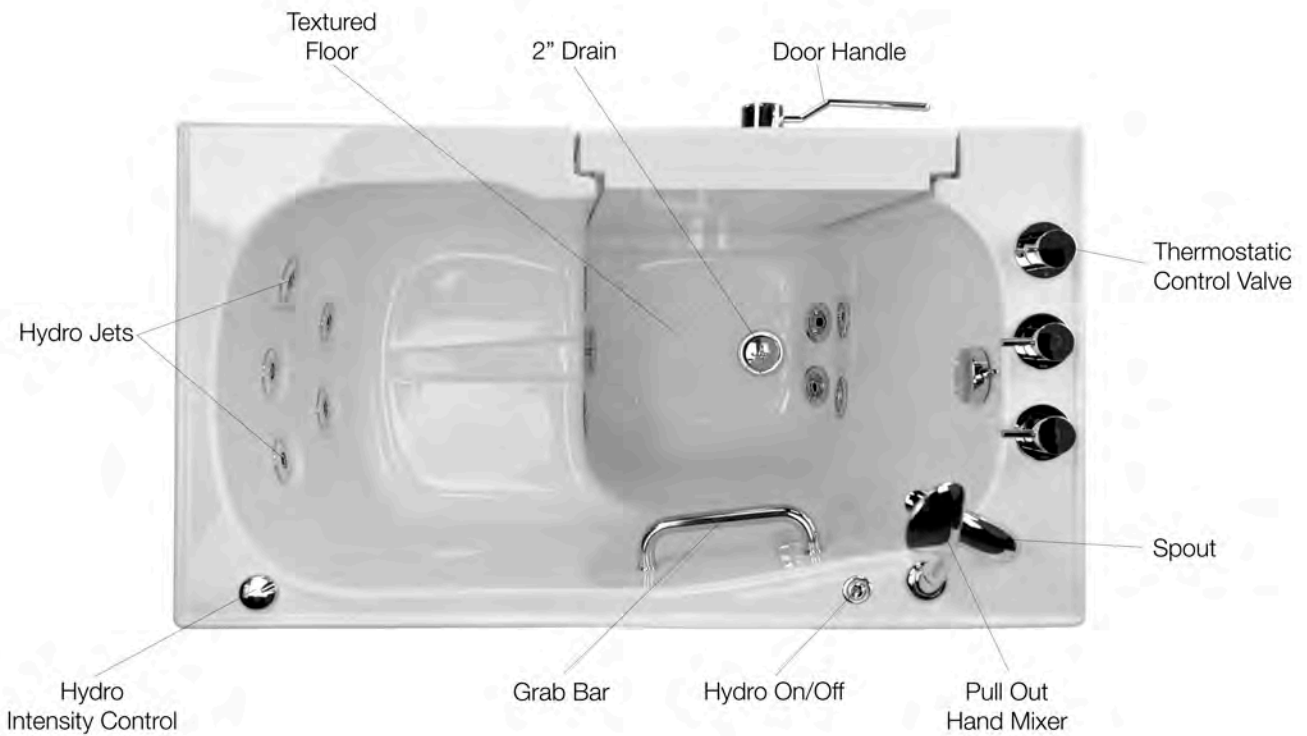

Mobile Hydro Massage Walk In Bathtub

OA2645H-L Left Drain

OA2645H-R Right Drain

Actual Size: 26'' W x 45'' L x 42'' H
 Shipping Size: 28'' W x 47'' L x 50'' H
 Shipping Weight: 300lbs.
 Net Weight: 220lbs.
 Water Capacity: 75 gal. US (unoccupied)
 45-55 gal. US (occupied)
 Approx. Drain Time: +/- 2 minutes (unoccupied bathtub)
 at ideal home plumbing conditions
 Approx. Fill Time: 14 gallons per minute
 based on in-house water pressure
 (Disclaimer: Drainage time depends on house drain conditions.)

Options:

- Left or Right Hinged Door

Included Features:

1. Acrylic Tub Shell:
 - High quality acrylic
 - Excellent color uniformity
 - High Gloss White Finish
 - Fiberglass Reinforced
2. Low threshold step in 7''
3. Stainless Steel Frame with Adjustable Leveling Legs
4. Seat: 19'' W x 16.5'' H x 14'' L
5. One (1) front and one (1) end removable access panels
6. Wall mounted stainless steel safety grab bar in plated chrome finish
7. Hydro Massage System: (5AMP 6000W)
 - Eleven (11) adjustable hydro jets
 - Hydro massage air flow intensity control
 - In-line water heater (5.5AMP 650W)
 - On/Off push control
8. Five-Piece thermostatic faucet set (chrome finish)
 - Thermostatic control valve
 - Two (2) 2-way diverters with extension handles
 - Pull out, hand held, chrome plated shower with 5 ft. retractable stainless steel braided hose

Plumbing:

- Two (2) x 5' long stainless steel braided water supply lines with 3/4'' IPS connectors
- 2'' floor drain
-

Electrical:

Electrical requirement is one dedicated 120 V electrical line with a 20AMP GFCI standard three prong outlet

Warranty:

- Lifetime limited warranty on acrylic walk in tub shell, frame, and door.
- 5 Year parts warranty*
- Thermostatic Control Valve (TCV) 1 year limited warranty

Mobile Hydro Massage Walk In Bathtub