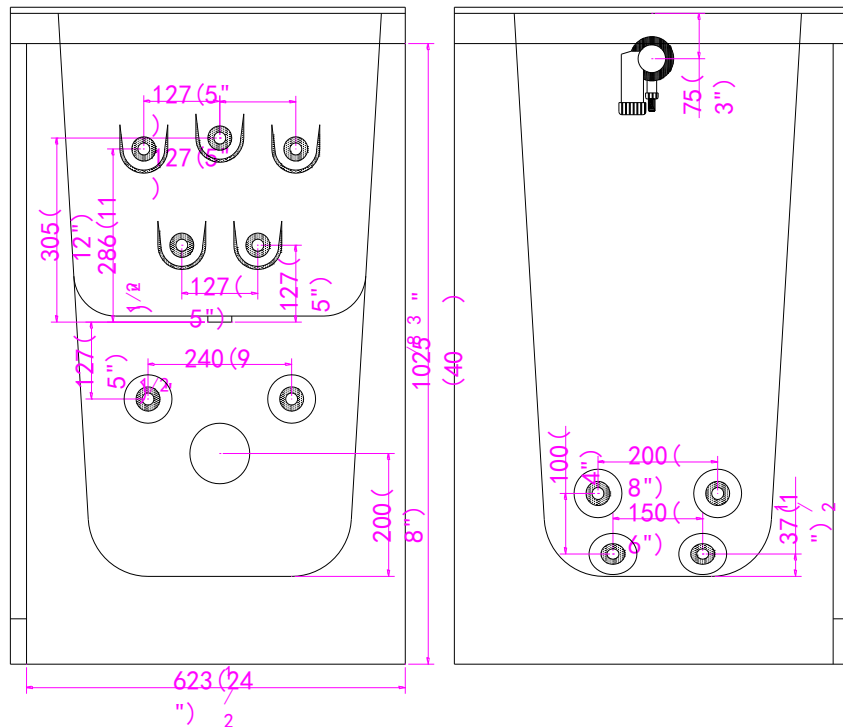

Mobile Hydro Massage Walk In Bathtub

Disclaimer:

In an effort to continually improve our product, specifications and configurations are subject to change without notice. Before ordering or installing, consider future access to essential equipment.