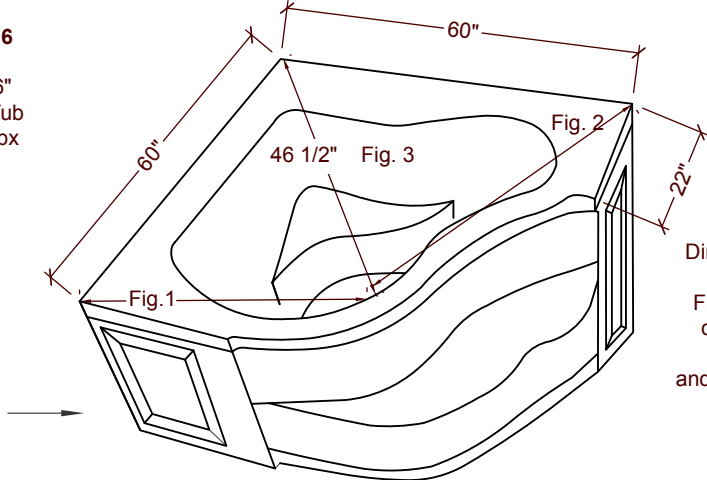

## Model BR - 16

60" x 60" x 26"  
Deep Corner Tub  
84 Gallons appx

Side Panel on  
each side of  
tub with  
removeable  
access panel

Dimensions may vary  
+ - 1/2".  
Front edge from 22"  
corner to corner is  
53 1/2"  
and overall depth of tub  
is 26"

BR - 16 Center Drain 5' Corner Tub This tub comes with a skirt with a preformed step and two side panels with removable access panels. It is 26" in depth and has 3 preformed jet locations for large jets. They don't have to be utilized but are located in such a position to really give the tub a nice swirling motion. Along with these 3 large jets we normally suggest a mixture of 11 more jets with a combination of whirly-jets and regular jets. When you purchase this tub from us it will include a heat transfer jacket, Child safety suction valve, Clean-fill inlet and 7-LED Chroma therapy light. Also available on this model is our 16-Jet Air massage system with heated air, auto purge and high low blower functions and pulsate function. To find the drain center measure out from back corner on each wall 60" measure out from back corner 46 1/2" (Fig. 3) Over from left side (Fig. 1) 49" and from right wall (Fig. 2) 34 3/4"