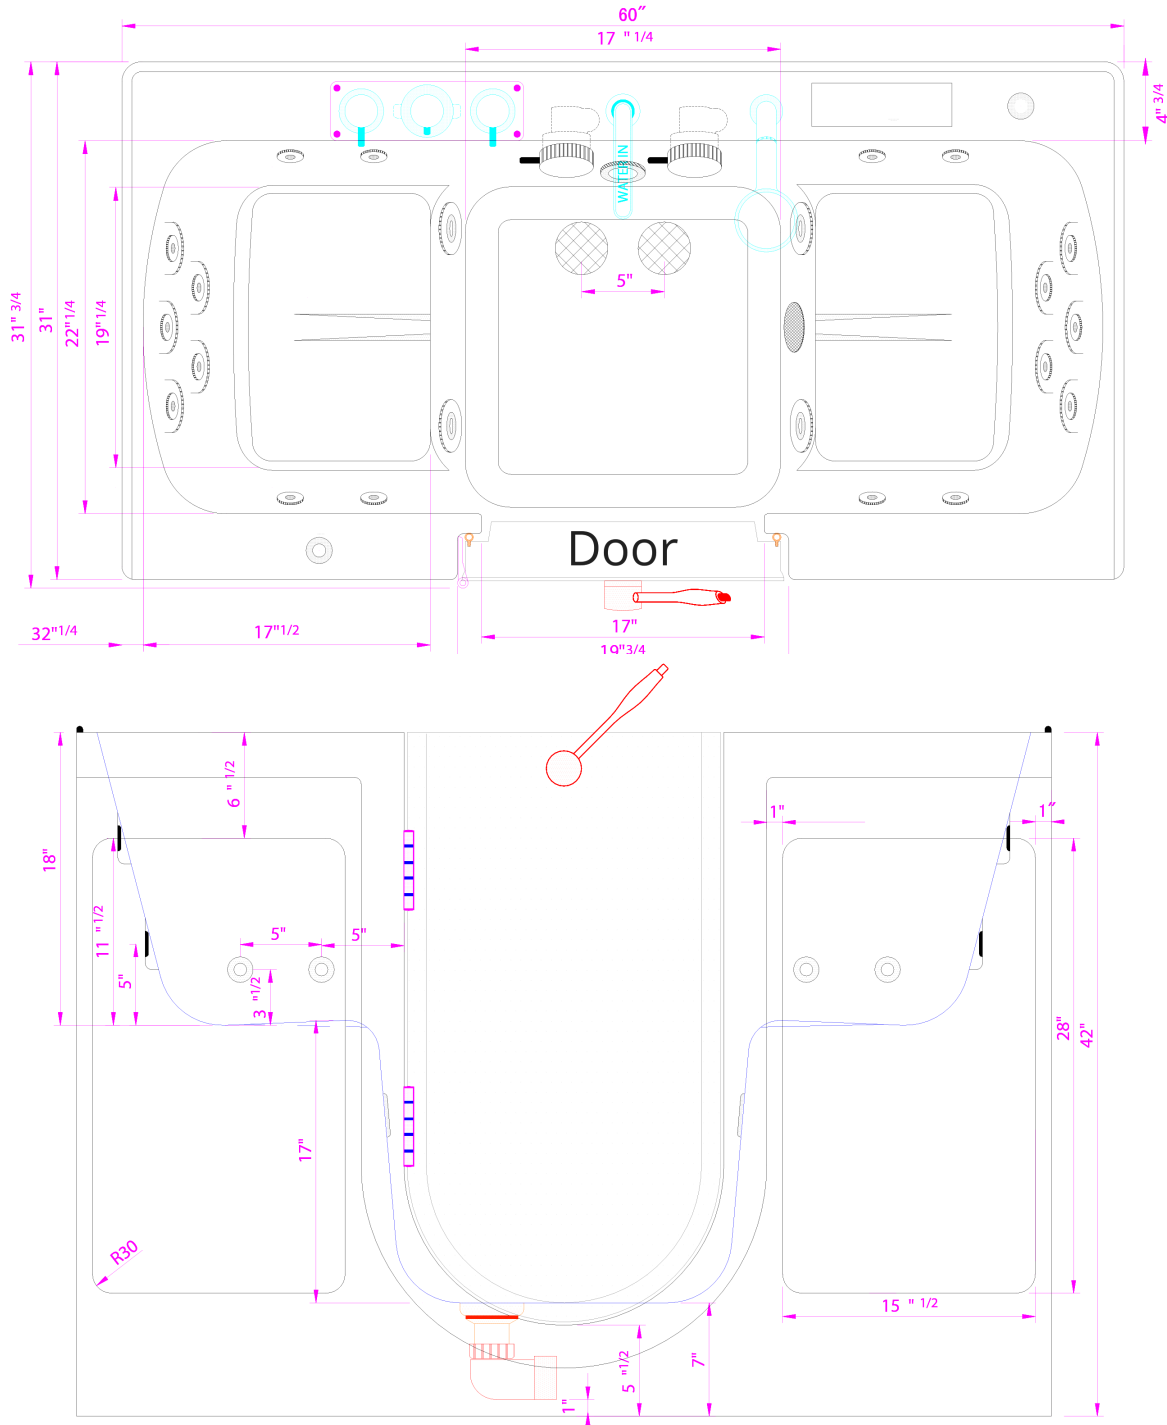

Tub4Two Hydro+Heat Massage Walk In Bathtub

Disclaimer:
In an effort to continually improve our product, specifications and configurations are subject to change without notice. Before ordering or installing, consider future access to essential equipment.