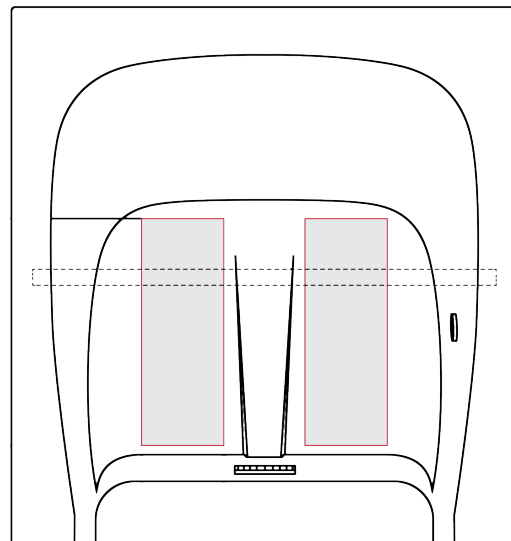

Tub4Two Hydro+Heat Massage Walk In Bathtub

Disclaimer:
In an effort to continually improve our product, specifications and configurations are subject to change without notice. Before ordering or installing, consider future access to essential equipment.