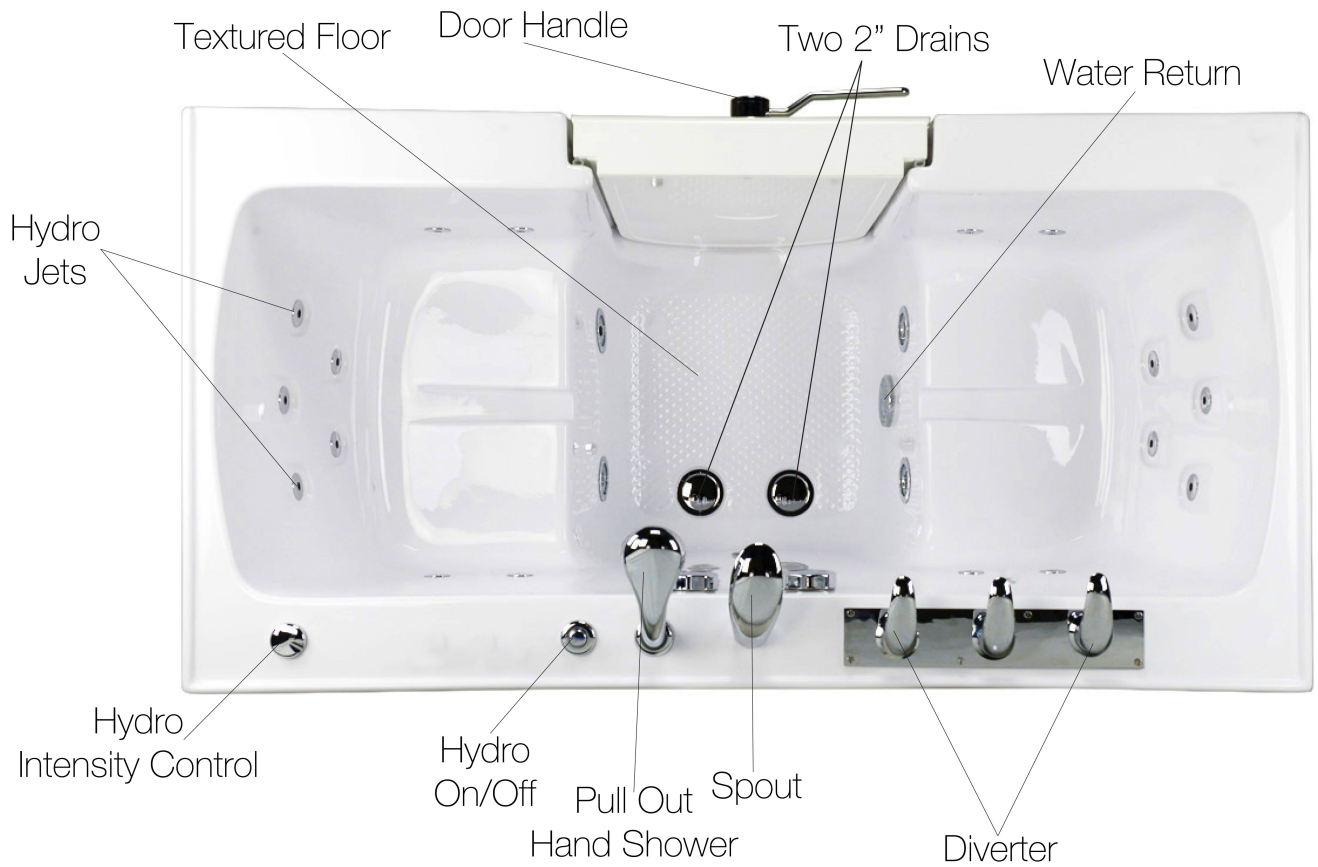

Tub4Two Hydro+Heat Massage Walk In Bathtub