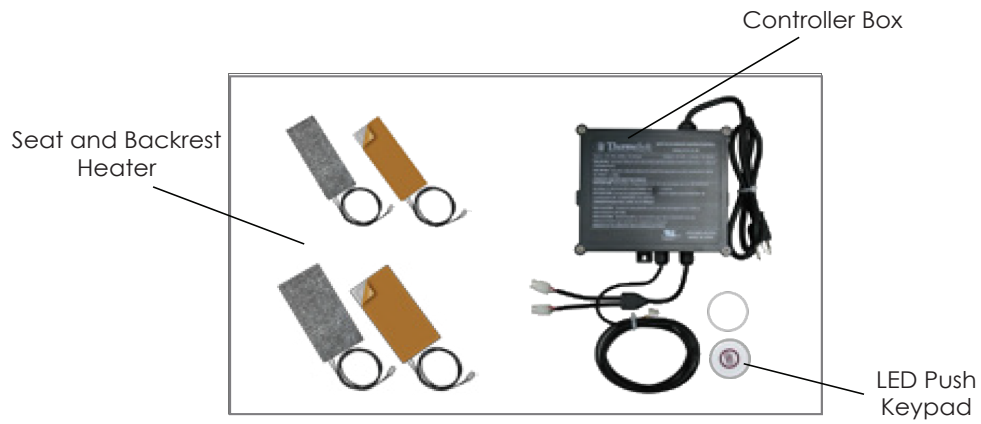

Options:

- Left or Right Hinged Door

Included Features:

1. Acrylic Tub Shell:
 - High quality cast acrylic
 - Excellent color uniformity
 - Gloss White Finish
 - Fiberglass Reinforced
2. Low threshold step in 5.5"
3. Stainless Steel Frame with Adjustable Leveling Legs
4. Seat: 19.25" W x 17" H
5. Heated Seat and Backrest
6. Two (2) front and one (1) end removable access panels
7. Hydro Massage System:
 - Four (4) adjustable and eighteen (18) fixed hydro jets
 - Hydro Massage Air Flow Intensity Control
 - 5 AMP Pump
 - In-line water heater (650 w)
 - Ozone Sterilization
8. Five-Piece Fast Fill Huntington Brass Roman faucet set (chrome finish)
 - 18 GPM (Average) @ 60 PSI
 - Pull out, hand held, chrome plated shower with 5 ft. retractable stainless steel braided hose

Plumbing:

- Two (2) x 5' long stainless steel braided water supply lines with 3/4" IPS connectors
- Two (2) x 2" floor drains with 2 overflows extension handles
- Two (2) PVC 2" drain elbows with 2" opening

Tub4Two Hydro+Heat Massage Walk In Bathtub

Tub4Two Hydro+Heat Massage Walk In Bathtub

Disclaimer:
In an effort to continually improve our product, specifications and configurations are subject to change without notice. Before ordering or installing, consider future access to essential equipment.

Tub4Two Hydro+Heat Massage Walk In Bathtub

Disclaimer:
In an effort to continually improve our product, specifications and configurations are subject to change without notice. Before ordering or installing, consider future access to essential equipment.