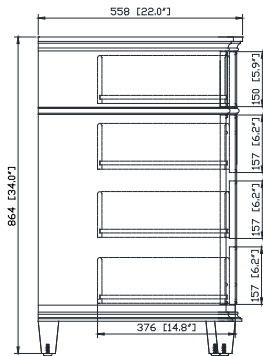

Avanity

WINDSOR -V72-WA

Features

- Solid poplar frame and birch veneer MDF
- 2 soft-close doors
- 4 soft-close drawers
- Adjustable height levelers
- Under counter application

Colors / Finishes

- Walnut

Nominal Dimension

- 72W x 22D x 34H (inches)

Components

Mirror	WINDSOR -M30-WA	WINDSOR -M34-WA
Vanity Top	WINDSOR-SUT73GB	
Sink	CUM18WT	CUM18LN

Product Diagrams

Front

Back

Side

Top