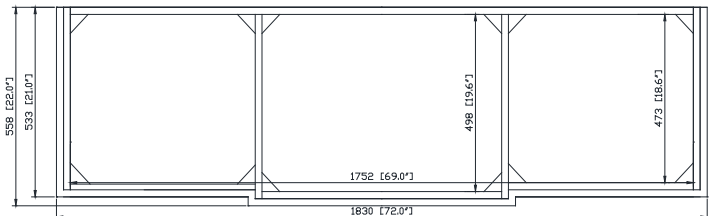

Avanity

WINDSOR -V72-WA

Features

- Solid poplar frame and birch veneer MDF
- 2 soft-close doors
- 4 soft-close drawers
- Adjustable height levelers
- Under counter application

Colors / Finishes

- Walnut

Nominal Dimension

- 72W x 22D x 34H (inches)

Components

Mirror	WINDSOR -M30-WA	WINDSOR -M34-WA
Vanity Top	WINDSOR-SUT73GB	
Sink	CUM18WT	CUM18LN

Product Diagrams

Front

Back

Side

Top