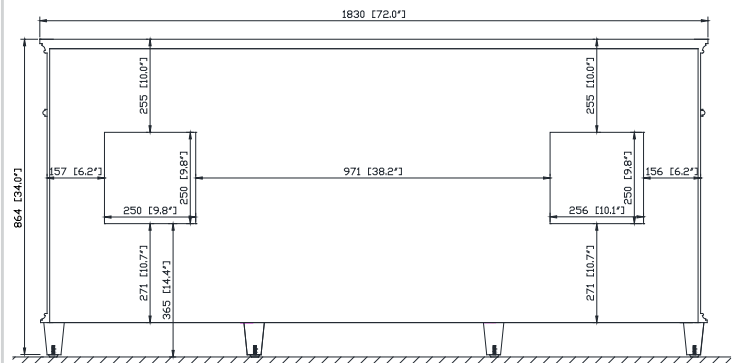

- 72W x 22D x 34H (inches)

Components

Mirror	WINDSOR -M30-WA	WINDSOR -M34-WA
Vanity Top	WINDSOR-SUT73GB	
Sink	CUM18WT	CUM18LN

Product Diagrams

Front

Back

Side

Top