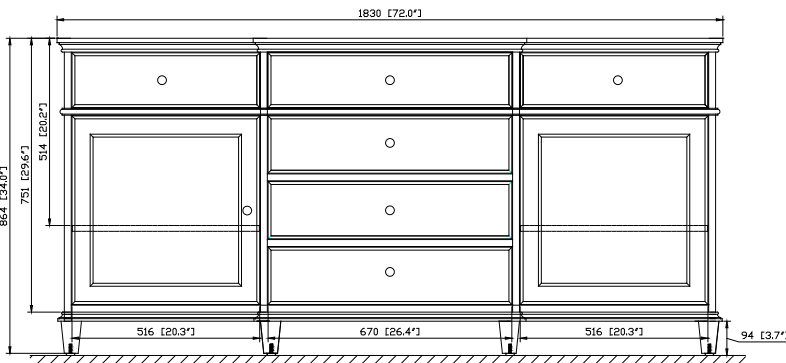

Avanity

WINDSOR -V72-WA

Features

- Solid poplar frame and birch veneer MDF
- 2 soft-close doors
- 4 soft-close drawers
- Adjustable height levelers
- Under counter application

Colors / Finishes

- Walnut

Nominal Dimension

- 72W x 22D x 34H (inches)

Components

Mirror	WINDSOR -M30-WA	WINDSOR -M34-WA
Vanity Top	WINDSOR-SUT73GB	
Sink	CUM18WT	CUM18LN

Product Diagrams

Front

Back

Side

Top