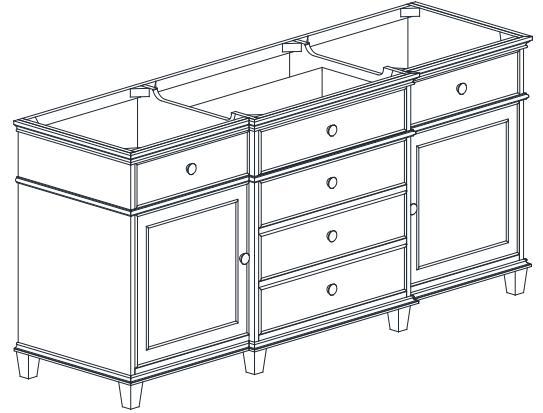

Avanity

WINDSOR -V72-WA

Features

- Solid poplar frame and birch veneer MDF
- 2 soft-close doors
- 4 soft-close drawers
- Adjustable height levelers
- Under counter application

Colors / Finishes

- Walnut

Nominal Dimension

- 72W x 22D x 34H (inches)

Components

Mirror	WINDSOR -M30-WA	WINDSOR -M34-WA
Vanity Top	WINDSOR-SUT73GB	
Sink	CUM18WT	CUM18LN

Product Diagrams

Front

Back

Side

Top