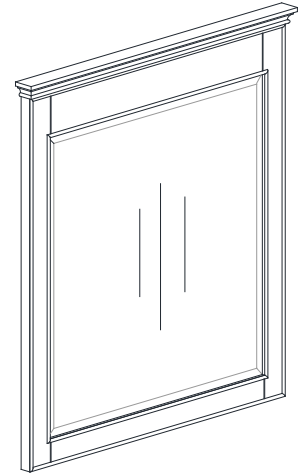

*Avanity*

WINDSOR-M34-WA

**Features**

- Durable poplar wood frame
- Beveled-edge mirror
- Mirror hangs horizontally
- Wall cleat for easy hanging and leveling

**Colors / Finishes**

- Walnut

**Nominal Dimension**

- 34W x 1.9D x 38H (inches)

**Components**

Vanity	WINDSOR-V36-WA	WINDSOR-V48-WA	WINDSOR-V72-WA
--------	----------------	----------------	----------------

**Product Diagrams**