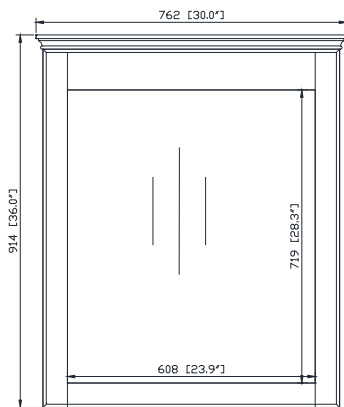

Avanity

WINDSOR-M30-WT

Features

- Durable poplar wood frame
- Beveled-edge mirror
- Mirror hangs horizontally
- Wall cleat for easy hanging and leveling

Colors / Finishes

- White

Nominal Dimension

- 30W x 1.9D x 36H (inches)

Components

Vanity	WINDSOR-V36-WT	WINDSOR-V48-WT	WINDSOR-V72-WT
--------	----------------	----------------	----------------

Product Diagrams

Front

Back

Side

Top