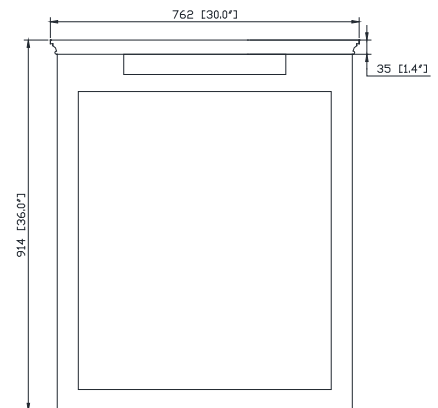

Avanity

WINDSOR-M30-WT

Features

- Durable poplar wood frame
- Beveled-edge mirror
- Mirror hangs horizontally
- Wall cleat for easy hanging and leveling

Colors / Finishes

- White

Nominal Dimension

- 30W x 1.9D x 36H (inches)

Components

Vanity	WINDSOR-V36-WT	WINDSOR-V48-WT	WINDSOR-V72-WT
--------	----------------	----------------	----------------

Product Diagrams

Front

Back

Side

Top