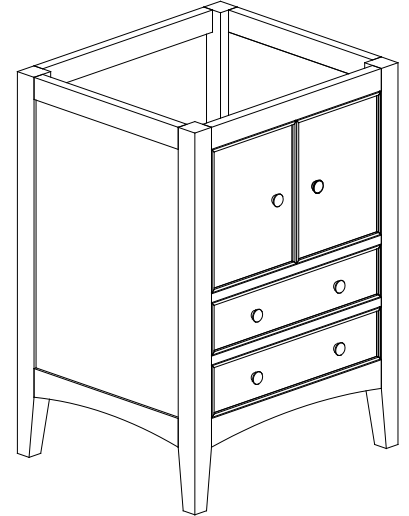

Avanity

WESTWOOD-V24-EB

Features

- Solid Chinese oak frame and veneer with MDF
- 2 soft-close doors
- 2 soft-close drawers
- Adjustable height levelers
- Under counter application

Colors / Finishes

- Ebony

Nominal Dimension

- 24W x 21.5D x 34H (inches)

Components

Mirror	WESTWOOD-M24-EB		
Vanity ToP (VC)	CUT25WT		
Vanity ToP (Stone)	SUT25BK	SUT25GB	SUT25CW
Sink	CUM18WT	CUM18LN	

Product Diagrams

Front

Back

Side