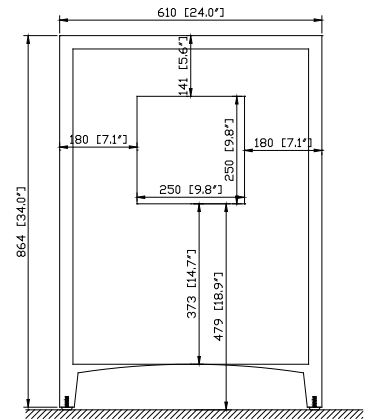

Nominal Dimension

- 24W x 21.5D x 34H (inches)

Components

Mirror	WESTWOOD-M24-EB		
Vanity ToP (VC)	CUT25WT		
Vanity ToP (Stone)	SUT25BK	SUT25GB	SUT25CW
Sink	CUM18WT	CUM18LN	

Product Diagrams

Front

Back

Side