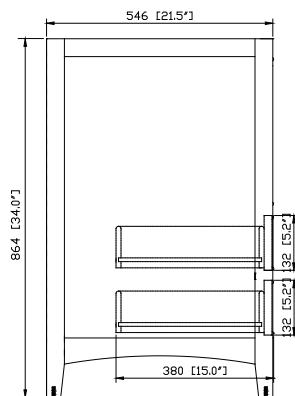

Nominal Dimension

- 24W x 21.5D x 34H (inches)

Components

Mirror	WESTWOOD-M24-EB		
Vanity ToP (VC)	CUT25WT		
Vanity ToP (Stone)	SUT25BK	SUT25GB	SUT25CW
Sink	CUM18WT	CUM18LN	

Product Diagrams

Front

Back

Side