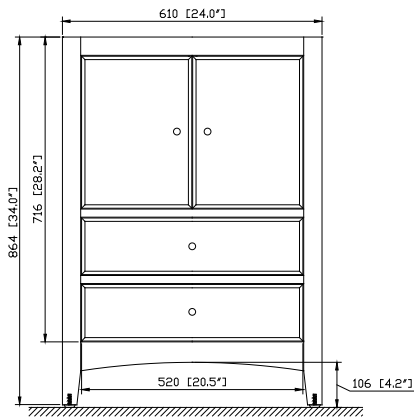

Nominal Dimension

- 24W x 21.5D x 34H (inches)

Components

Mirror	WESTWOOD-M24-EB		
Vanity ToP (VC)	CUT25WT		
Vanity ToP (Stone)	SUT25BK	SUT25GB	SUT25CW
Sink	CUM18WT	CUM18LN	

Product Diagrams

Front

Back

Side