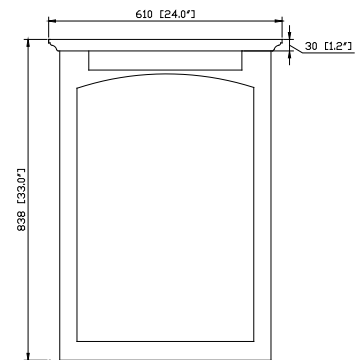

Avanity

WESTWOOD-M24-EB

Features

- Durable birch wood frame
- Beveled-edge mirror
- Mirror hangs horizontally
- Wall cleat for easy hanging and leveling

Colors / Finishes

- Ebony

Nominal Dimension

- 24W x 3.9D x 33H (inches)

Components

Vanity	WESTWOOD-V24-EB
--------	-----------------

Product Diagrams

Front

Back

Side

Top