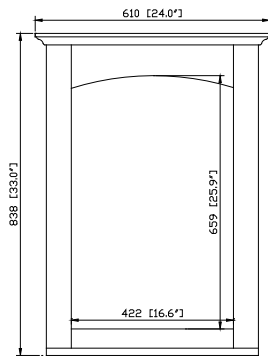

Avanity

WESTWOOD-M24-EB

Features

- Durable birch wood frame
- Beveled-edge mirror
- Mirror hangs horizontally
- Wall cleat for easy hanging and leveling

Colors / Finishes

- Ebony

Nominal Dimension

- 24W x 3.9D x 33H (inches)

Components

Vanity	WESTWOOD-V24-EB
--------	-----------------

Product Diagrams

Front

Back

Side

Top