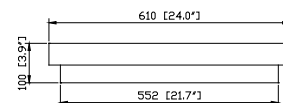

Avanity

WESTWOOD-M24-EB

Features

- Durable birch wood frame
- Beveled-edge mirror
- Mirror hangs horizontally
- Wall cleat for easy hanging and leveling

Colors / Finishes

- Ebony

Nominal Dimension

- 24W x 3.9D x 33H (inches)

Components

Vanity	WESTWOOD-V24-EB
--------	-----------------

Product Diagrams

Front

Back

Side

Top