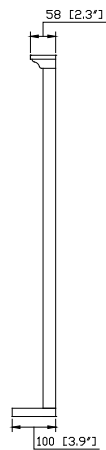

Avanity

WESTWOOD-M24-EB

Features

- Durable birch wood frame
- Beveled-edge mirror
- Mirror hangs horizontally
- Wall cleat for easy hanging and leveling

Colors / Finishes

- Ebony

Nominal Dimension

- 24W x 3.9D x 33H (inches)

Components

Vanity	WESTWOOD-V24-EB
--------	-----------------

Product Diagrams

Front

Back

Side

Top